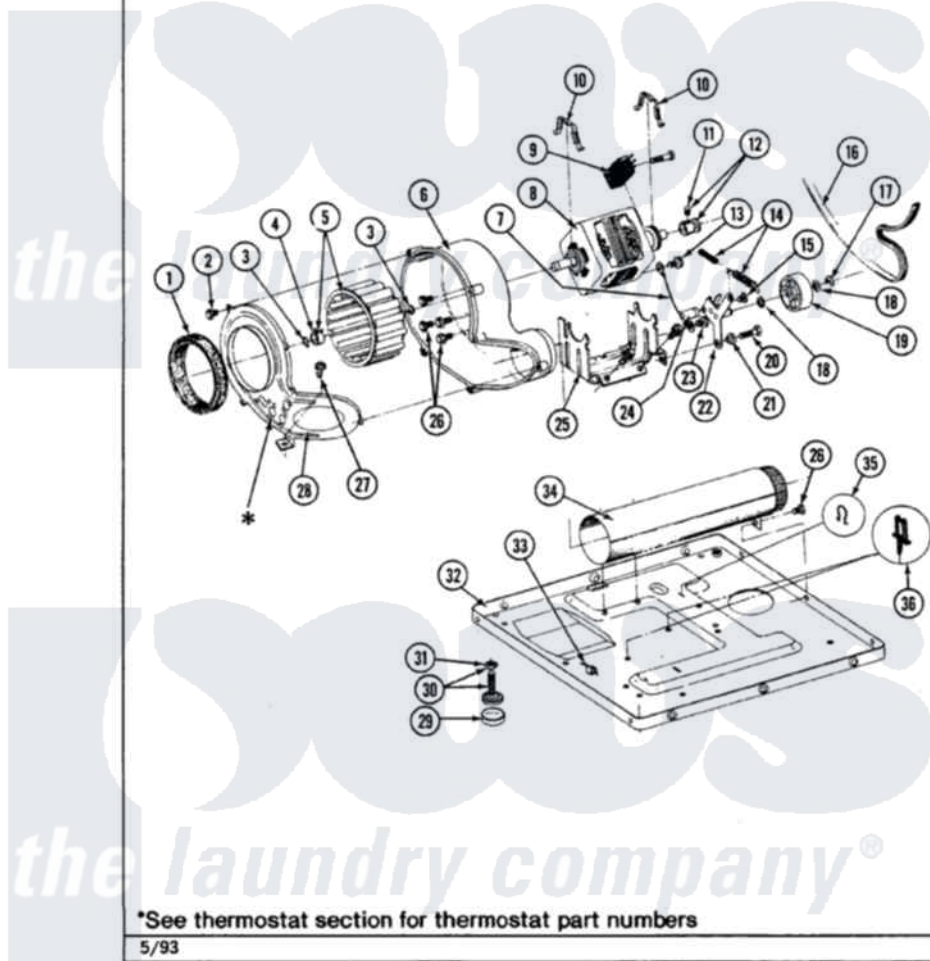

# Maytag LDE7500ACW 12 - MOTOR DRIVE (LDG7500AAL,AAW,ABL,ABW)

Section: MOTOR DRIVE

P/N 1600028

Models: ALL MODELS

Maytag [Residential Maytag LDE7500ACW Dryer Parts](#) Parts Diagram 12 - MOTOR DRIVE  
(LDG7500AAL,AAW,ABL,ABW)  
[Click on the part number to view part](#)

Item	Original Part Number	Replaced By	Status	Part Description
2	Y312961	<a href="#">W10116751</a>		Screw
3	410233	<a href="#">9703438</a>		Ring-Retrn
4	<a href="#">312967</a>			Clamp, Blower Housing
5	<a href="#">Y303836</a>			Blower Wheel Assembly And Clamp
6	<a href="#">Y312893</a>			Housing, Blower
7	<a href="#">901220</a>			Ground Wire
8	Y303358	<a href="#">W10410999</a>		Motor-Drive
9	306207		Not Available	(PROD. No.303358-8 & No.303358-9)
"	Y303877		Not Available	SWITCH, MOTOR EXTERNAL START No.303358-2, No.303358-4, 303358-7
"	<a href="#">Y303879</a>			Switch, Motor External Start
10	<a href="#">Y015825</a>			Clip, Motor To Motor Support
11	<a href="#">Y053241</a>			Set Screw, Motor Pulley
12	Y305185	<a href="#">6-3051850</a>		Pulley- MO