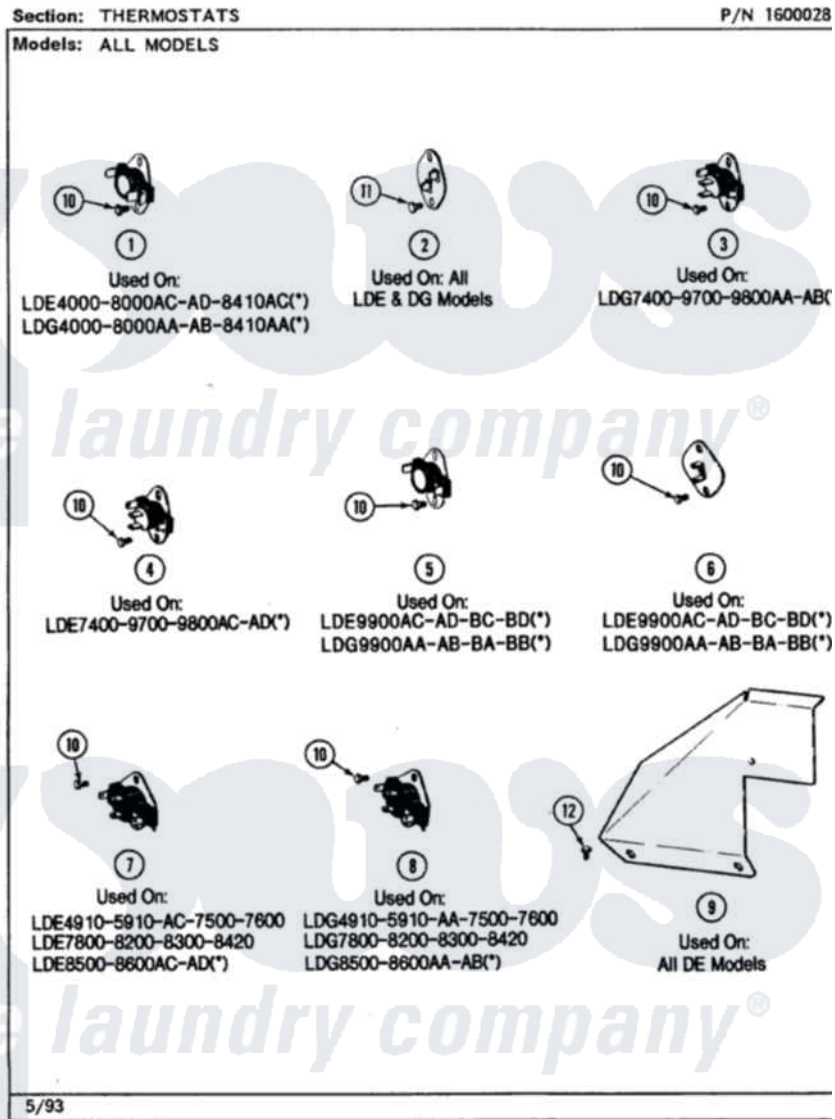

Maytag LDE7500ACW 13 - THERMOSTATS (LDE7500ACL,ACW,ADL,ADW)

Maytag [Residential Maytag LDE7500ACW Dryer Parts](#) Parts Diagram 13 - THERMOSTATS
(LDE7500ACL,ACW,ADL,ADW)
[Click on the part number to view part](#)

Item	Original Part Number	Replaced By	Status	Part Description
1	Y304475			Cycling Thermostat 140 Deg.
2	306604			Cut-Off, Thermal Part Not Used
4	306911			Thermostat, Multi-Temp
5	307200			Thermostat, Limit
6	307208			Thermistor, Temp. Control
7	307249			Thermostat, Multi-Temp
9	315122		Not Available	COVER, THERMOSTAT PART NOT USED (MDE ONLY)
10	211294	90767		Screw, 8A X 3/8 HeX Washer Head Tapping
11	314848	W10116760		Screw
12	Y310632	1163839		Screw