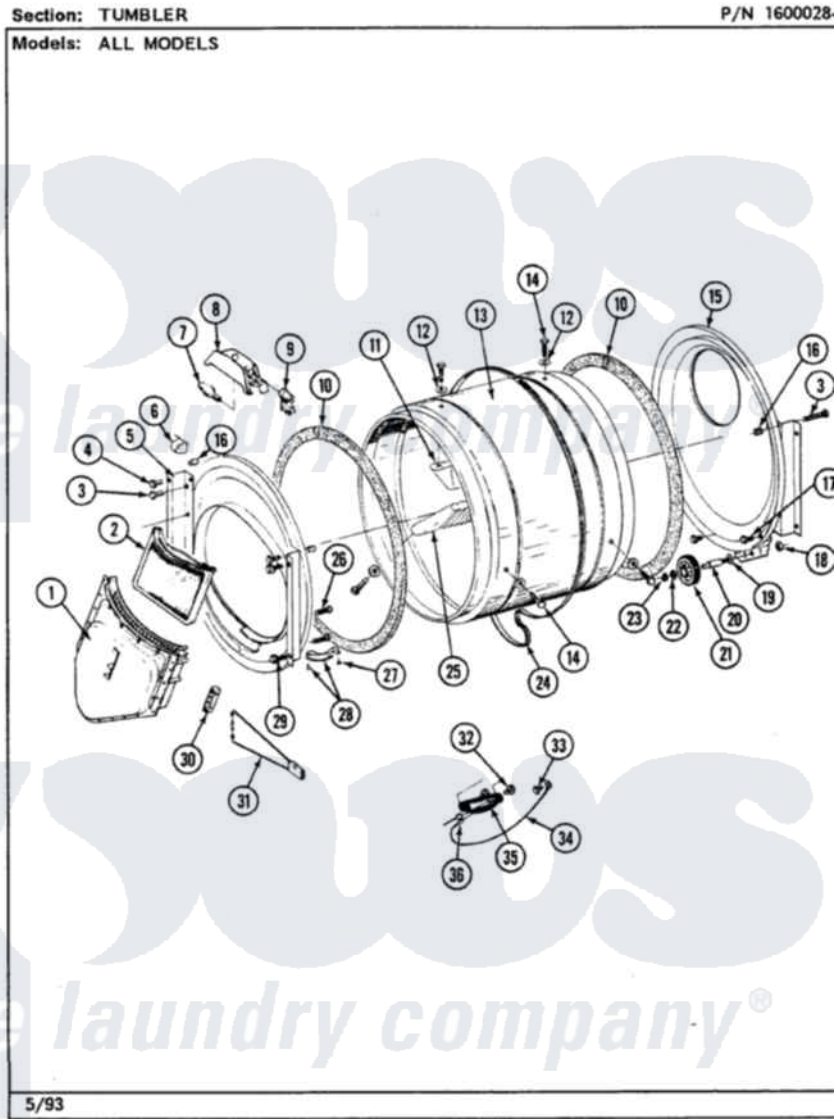

Maytag LDE7500ACW 15 - TUMBLER (LDE7500ACL,ACW,ADL,ADW)

Maytag Residential Maytag LDE7500ACW Dryer Parts Parts Diagram 15 - TUMBLER (LDE7500ACL,ACW,ADL,ADW)
Click on the part number to view part

Item	Original Part Number	Replaced By	Status	Part Description
1	Y307112	33001016		Outlet Duct Assembly
2	Y307107	33002970		Lint Filte
3	313764		Not Available	SCREW
4	Y313561			Screw----NA
5	307109	33001179		Front, Tumbler
6	Y310376			Clip, Door Switch Harness
10	314820			Seal, Tumbler
11	314803	33001012		Baffle
12	314158			Washer, Baffle To Tumbler
13	314802		Not Available	TUMBLER W/OUT BAFFLES
14	Y310759			Screw, Tumbler Baffles
15	Y307114	33001178		Back, Tumbler
"	Y308544	33001178		Back, Tumbler
16	313915	31-3915		Tech Sheet
17	211294	90767		Screw, 8A X 3/8 HeX Washer Head Tapping
18	312538	33001443		Nut, Hex

19	Y313347	312535	Washer, Vault Mounting Brk.
20	Y312948	6-3129480	Shaft- Tumbler
21	Y303373	12001541	Drum Roller/Washer Assembly--W
22	312535		Washer, Vault Mounting Brk.
23	410233	9703438	Ring-Retrn
24	Y312959		Poly "V" Belt For Tumbler
25	314804	33001004	Baffle, Tall
26	Y314110	33002917	Screw, No.10-16
27	210720		Rivet, Bearing To Tumbler Fmt
28	306508		Tumbler Bearing Kit ----W
29	Y310632	1163839	Screw