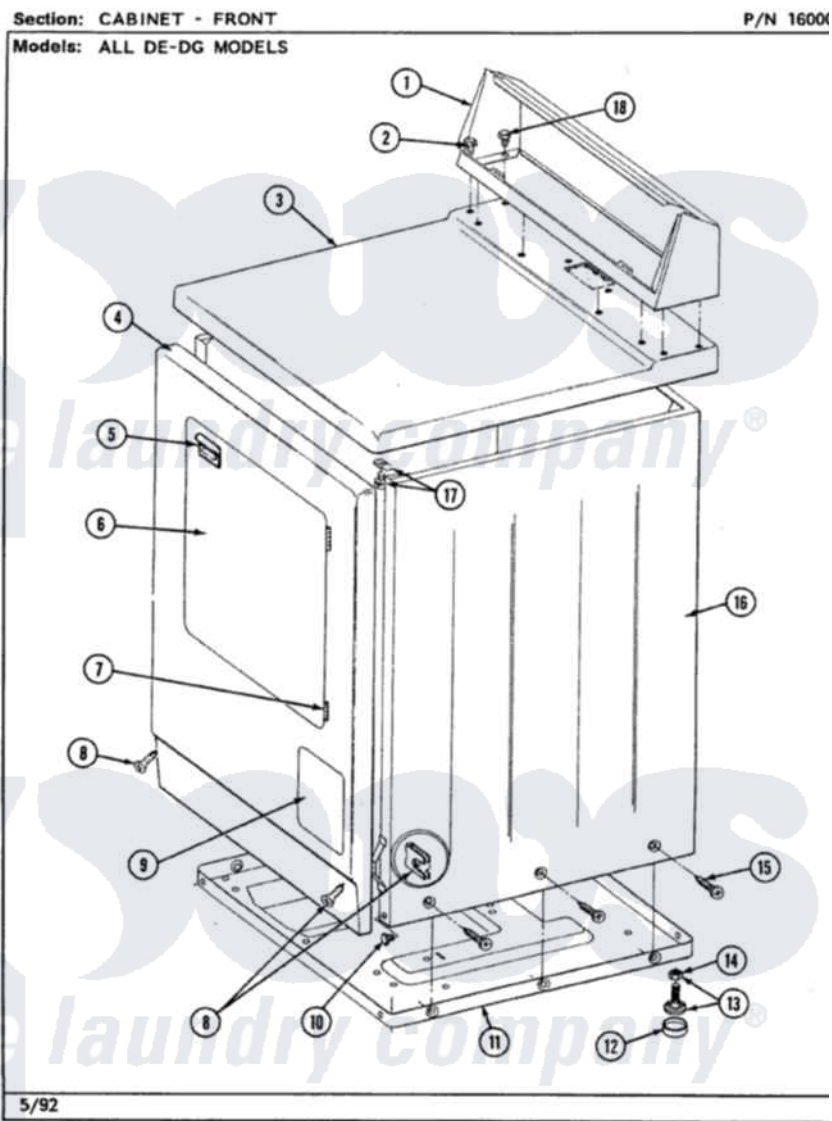

Maytag LDE7500ADE 01 - CABINET-FRONT (LDE7500ACE,ADE) & (LDG)

4

Maytag [Residential Maytag LDE7500ADE Dryer Parts](#) Parts Diagram 01 - CABINET-FRONT (LDE7500ACE,ADE) & (LDG)

[Click on the part number to view part](#)

Item	Original Part Number	Replaced By	Status	Part Description
1	Y305193			Console
2	Y313559			Screw
3	307104			Top Cover Assembly
4	308000			Panel, Front
5	314946			Handle White
6	314966			Panel, Outer
"	Y307111		Not Available	DOOR ASSY. COMPLETE (WHT)
7	307099	33001230		Hinge, Door
8	204439			Screw And Fstner Assembly
10	Y310632	1163839		Screw
11	Y303361		Not Available	BASE ASSY. (UPPER & LOWER)
12	Y314137			Foot, Rubber
13	Y305086			Adjustable Leg And Nut
14	Y052740	62739		Nut, Lock

15	213007		Xfor Cabinet See Cabinet, Back
16	307124		Cabinet
17	204445		Screw And Fastener Assembly
18	211294	90767	Screw, 8A X 3/8 HeX Washer Head Tapping