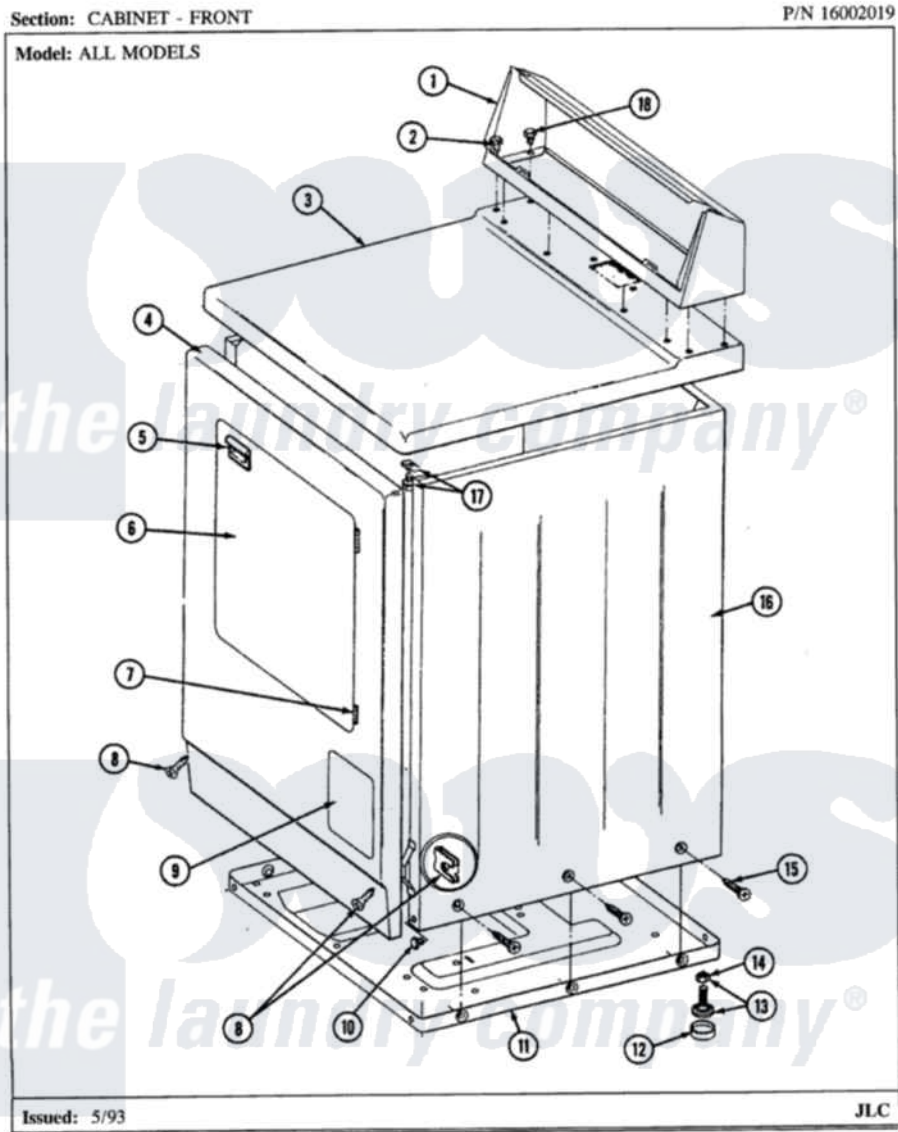

# Maytag LDE7500ADE 02 - CABINET-FRONT (LDE7500ACM,ADM) & (LDG)

Maytag Residential Maytag LDE7500ADE Dryer Parts Parts Diagram 02 - CABINET-FRONT (LDE7500ACM,ADM) & (LDG)

[Click on the part number to view part](#)

Item	Original Part Number	Replaced By	Status	Part Description
1	<a href="#">305193L</a>			Console
2	<a href="#">Y313559</a>			Screw
3	<a href="#">307104L</a>			Top Cover Assembly
5	<a href="#">314972</a>			Handle Door ALM
6	314966L		Not Available	DOOR PANEL ALMOND
"	307111L	<a href="#">308061L</a>		Door Assembly---NA
7	307099	<a href="#">33001230</a>		Hinge, Door
8	<a href="#">204439</a>			Screw And Fstner Assembly
10	Y310632	<a href="#">1163839</a>		Screw
11	Y303361		Not Available	BASE ASSY. (UPPER & LOWER)
12	<a href="#">Y314137</a>			Foot, Rubber
13	<a href="#">Y305086</a>			Adjustable Leg And Nut
14	Y052740	<a href="#">62739</a>		Nut, Lock
15	<a href="#">213007</a>			Xfor Cabinet See Cabinet, Back

16 307124L

Not Available

CABINET ASSY ALMOND

17 [204445](#)

Screw And Fastener Assembly

18 211294

[90767](#)

Screw, 8A X 3/8 HeX Washer  
Head Tapping