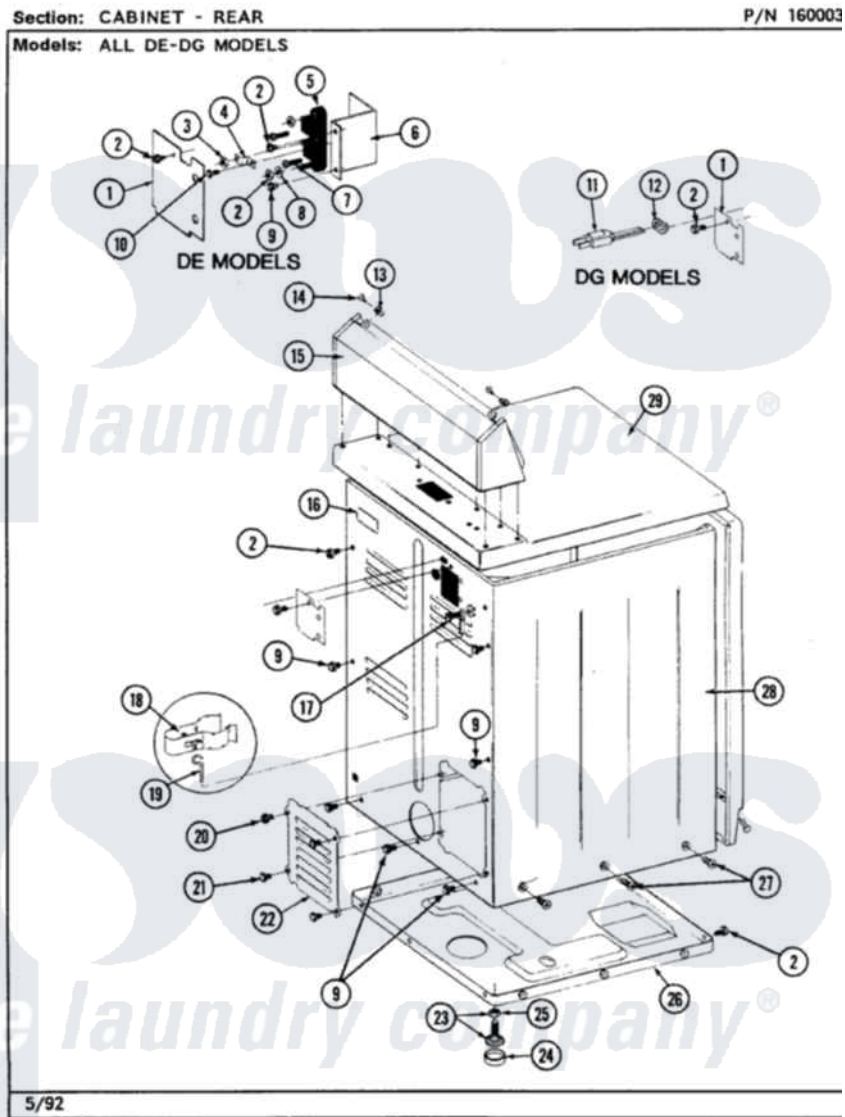

Maytag LDE7500ADE 03 - CABINET-REAR (LDE7500ACE,ADE) & (LDG)

6

Maytag Residential Maytag LDE7500ADE Dryer Parts Parts Diagram 03 - CABINET-REAR (LDE7500ACE,ADE) & (LDG)
 Click on the part number to view part

Item	Original Part Number	Replaced By	Status	Part Description
1	Y312905		Not Available	COVER, TERMINAL
2	Y313561			Screw----NA
3	311484	112432		Nut
4	Y312184			Strap, Grounding
5	400008			Block, Terminal
6	Y312904			Bracket, Terminal Block
7	Y312209	W10001200		Screw
8	Y311270			Washer, Terminal Block
9	Y310632	1163839		Screw
10	Y311423	489483		Screw 10-32 X 1/2
11	305168	33002916		Power Cord, Canadian 240V
13	215075			Fastener, Control Panel To Console
14	210932			Screw, No.8 X 9/16 Ctsk Note: Screw, Inlet Duct
15	Y305193			Console LABEL, ELECTRICAL INSTR.

16	214519		PART NOT USED-GAS MODELS ONLY
17	303846	22003781	Screw, Ground Strap
20	Y313559		Screw
21	211294	90767	Screw, 8A X 3/8 HeX Washer Head Tapping
22	Y312951	Not Available	ACCESS COVER, BACK
23	Y305086		Adjustable Leg And Nut
24	Y314137		Foot, Rubber
25	Y052740	62739	Nut, Lock
26	Y303361	Not Available	BASE ASSY. (UPPER & LOWER)
27	213077	Not Available	CAP FOR TIMER KNOB
28	307124		Cabinet
29	307104		Top Cover Assembly