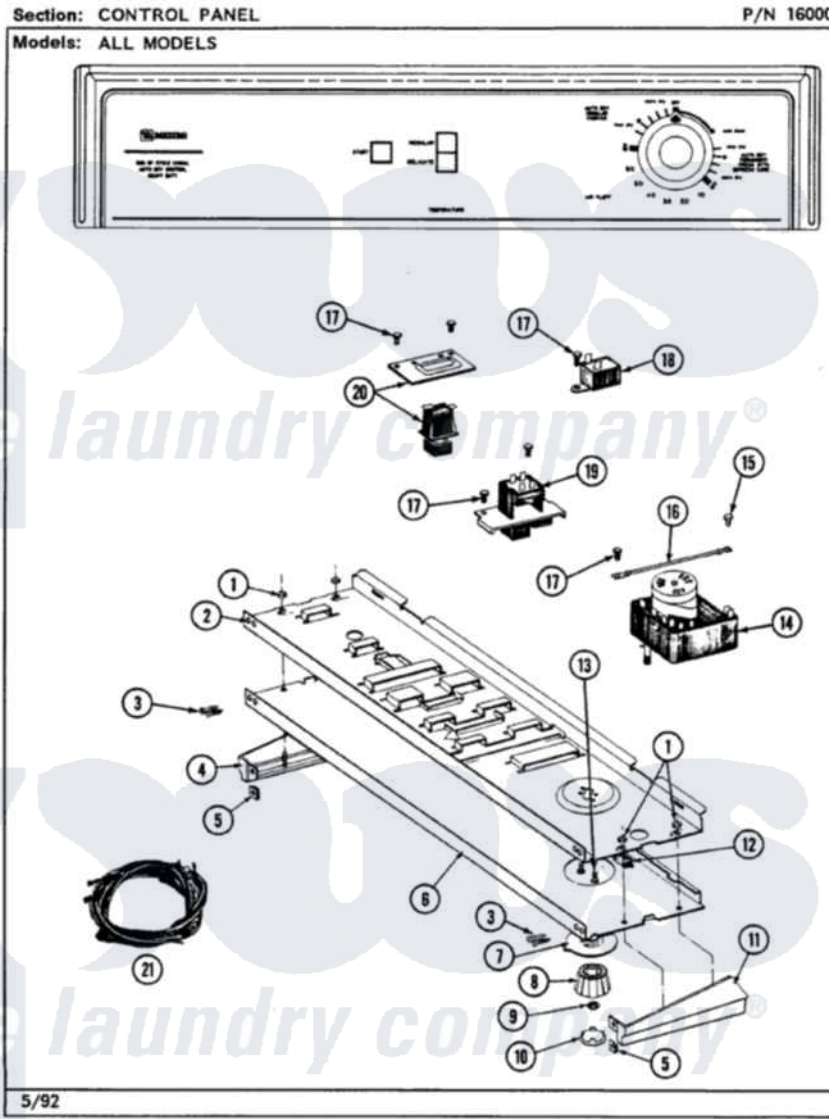

Maytag LDE7500ADE 04 - CONTROL PANEL (LDE7500ACE,ADE) & (LDG)

2

Maytag Residential Maytag LDE7500ADE Dryer Parts Parts Diagram 04 - CONTROL PANEL (LDE7500ACE,ADE) & (LDG)

Click on the part number to view part

Item	Original Part Number	Replaced By	Status	Part Description
1	214872			Palnut, End Cap Note: Nut, Lamp Holder
2	314184			Back Up Plate
3	210932			Screw, No.8 X 9/16 Ctsk Note: Screw, Inlet Duct
4	308469		Not Available	END CAP L.H.
5	214894			Fastener, End Cap
6	308471			Control Panel
7	315438		Not Available	SKIRT, TIMER DIAL
8	315422	33001255		Knob, Timer
9	312273			Nut, Control Knob
10	216057		Not Available	CAP, KNOB
11	Y308470			End Cap RH
12	214897			Pad, Control Panel
13	315317	488234		Screw 8-32 X 1/4
14	Y308253			Timer

15	211294	90767	Screw, 8A X 3/8 HeX Washer Head Tapping
16	204807		Ground Wire, Supp. Plte To Top Cover
17	211168	W10139210	Screw, 8-18 X 5/16
18	305205	694419	Mini-Buzzer
19	308467		Not Available SWITCH, TEMPERATURE
20	308468	307305	Switch Push To Start
21	308327		Not Available WIRE HARNESS
22	16000327		Not Available GUIDE, QUICK REF. - MAYTAG
"	315083		Not Available MANUAL, USE & CARE
"	315097		Not Available MANUAL, USE & CARE