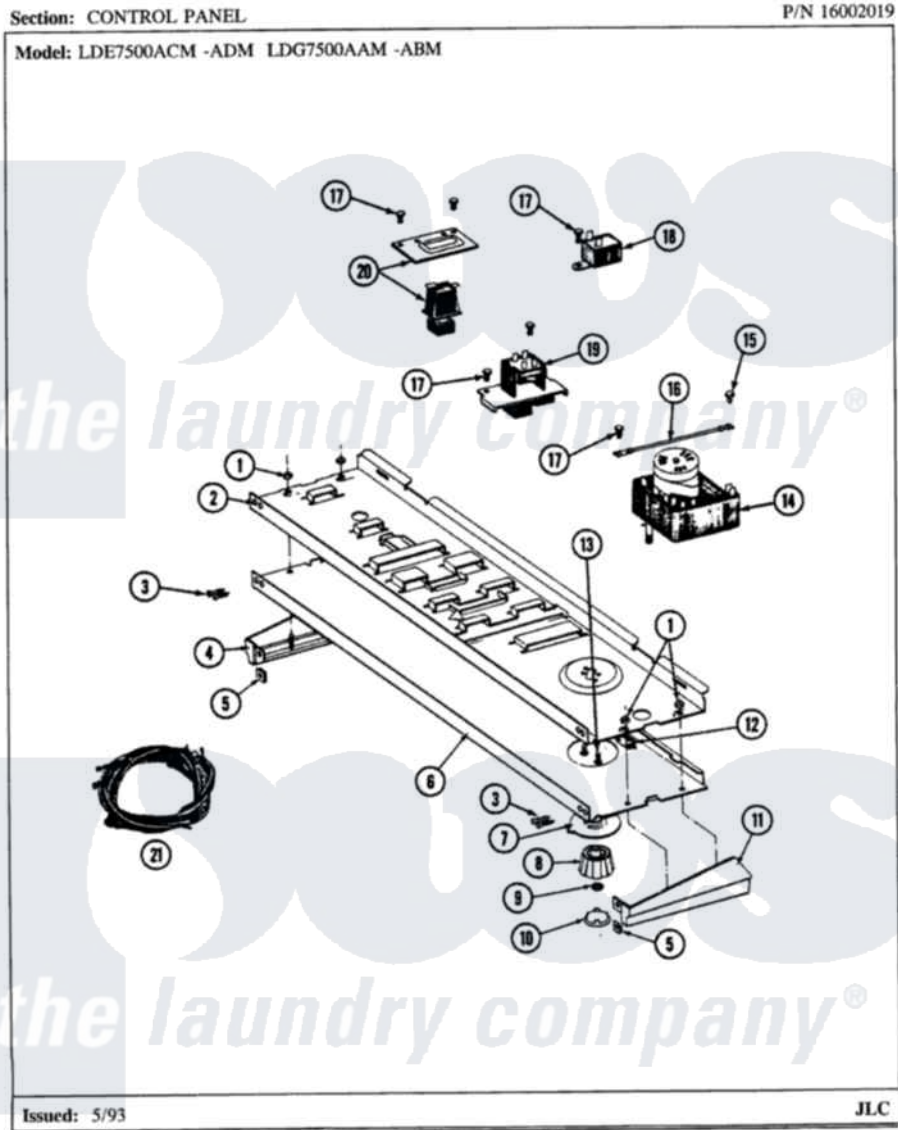

# Maytag LDE7500ADE 05 - CONTROL PANEL (LDE7500ACM,ADM) & (LDG)

Maytag Residential Maytag LDE7500ADE Dryer Parts Parts Diagram 05 - CONTROL PANEL (LDE7500ACM,ADM) & (LDG)

[Click on the part number to view part](#)

Item	Original Part Number	Replaced By	Status	Part Description
2	<a href="#">314184</a>			Back Up Plate
3	<a href="#">210932</a>			Screw, No.8 X 9/16 Ctsk Note: Screw, Inlet Duct
4	<a href="#">308651</a>			End Cap
5	<a href="#">214894</a>			Fastener, End Cap
6	<a href="#">308648</a>			Control Panel, Facia
7	315521		Not Available	SKIRT, DIAL
8	315522	<a href="#">33002325</a>		Knob Assembly
9	<a href="#">312273</a>			Nut, Control Knob
10	315523		Not Available	CAP, KNOB
11	Y308652		Not Available	END CAP (R-H)
12	<a href="#">214897</a>			Pad, Control Panel
13	315317	<a href="#">488234</a>		Screw 8-32 X 1/4
14	<a href="#">Y308253</a>			Timer
15	211294	<a href="#">90767</a>		Screw, 8A X 3/8 HeX Washer Head Tapping

16	<a href="#">204807</a>		Ground Wire, Supp. Plte To Top Cover
17	211168	<a href="#">W10139210</a>	Screw, 8-18 X 5/16
18	305205	<a href="#">694419</a>	Mini-Buzzer
19	308650		Not Available SWITCH
20	308649	<a href="#">307305</a>	Switch Push To Start
22	315083		Not Available MANUAL, USE & CARE