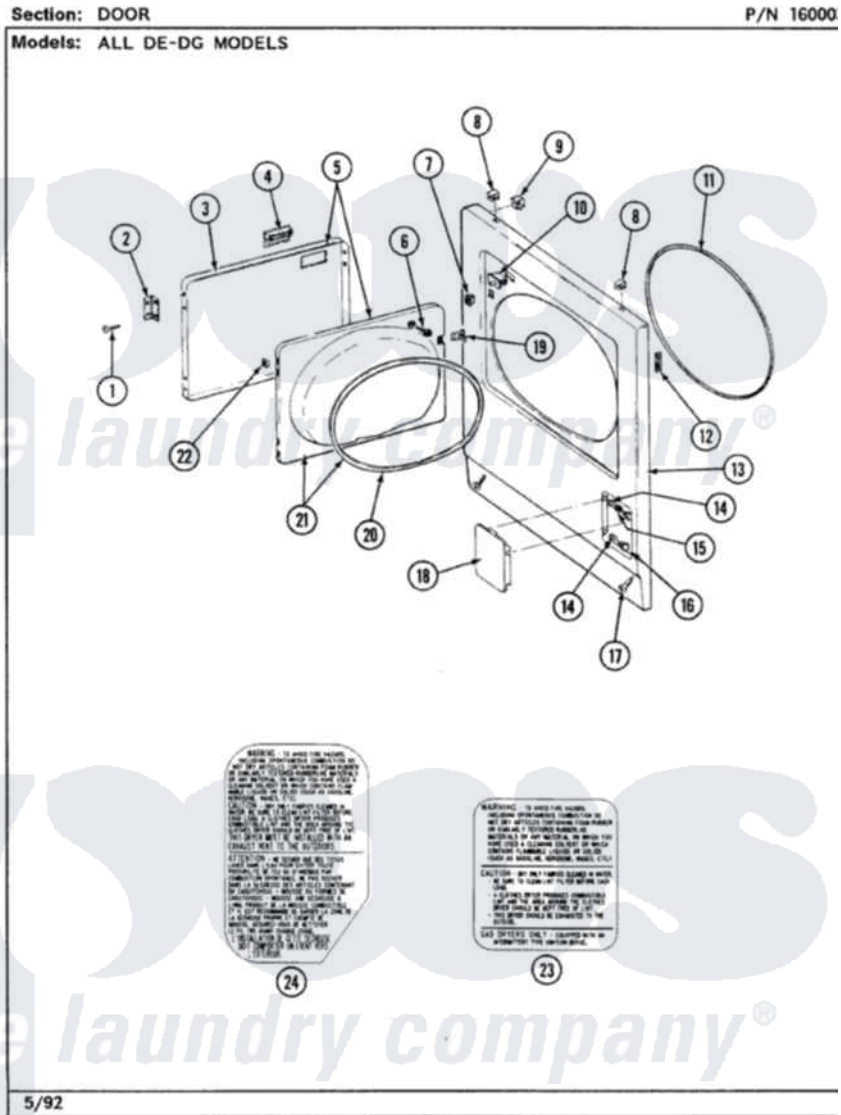

Maytag LDE7500ADE 06 - DOOR (LDE7500ACE,ADE) & (LDG)

Maytag Residential Maytag LDE7500ADE Dryer Parts Parts Diagram 06 - DOOR (LDE7500ACE,ADE) & (LDG)
 Click on the part number to view part

Item	Original Part Number	Replaced By	Status	Part Description
1	Y314062			Screw, Door Hinge And Panel
2	307099	33001230		Hinge, Door
3	314966			Panel, Outer
4	314946			Handle White
5	Y307111		Not Available	DOOR ASSY. COMPLETE (WHT)
6	312960	489355		Screw, 8 X 1/2
7	306436			Door Latch Kit-W
8	212982	22001650		Fastener, Spring
9	Y310376			Clip, Door Switch Harness
10	Y305753	W10169313		Switch-Dor
11	314937			Seal, Front Panel
12	Y313907			Fastener, Twin
13	308000			Panel, Front
19	314936	33001305		Strike, Door
20	314935	33001192		Seal, Door
21	307098		Not Available	DOOR, INNER (W/SEAL)

22 [Y313910](#)

Clip, Door Liner To Outer Panel

23 314941

Not Available

LABEL, INSTRUCTION

24 314942

INSTRUCTION LABEL