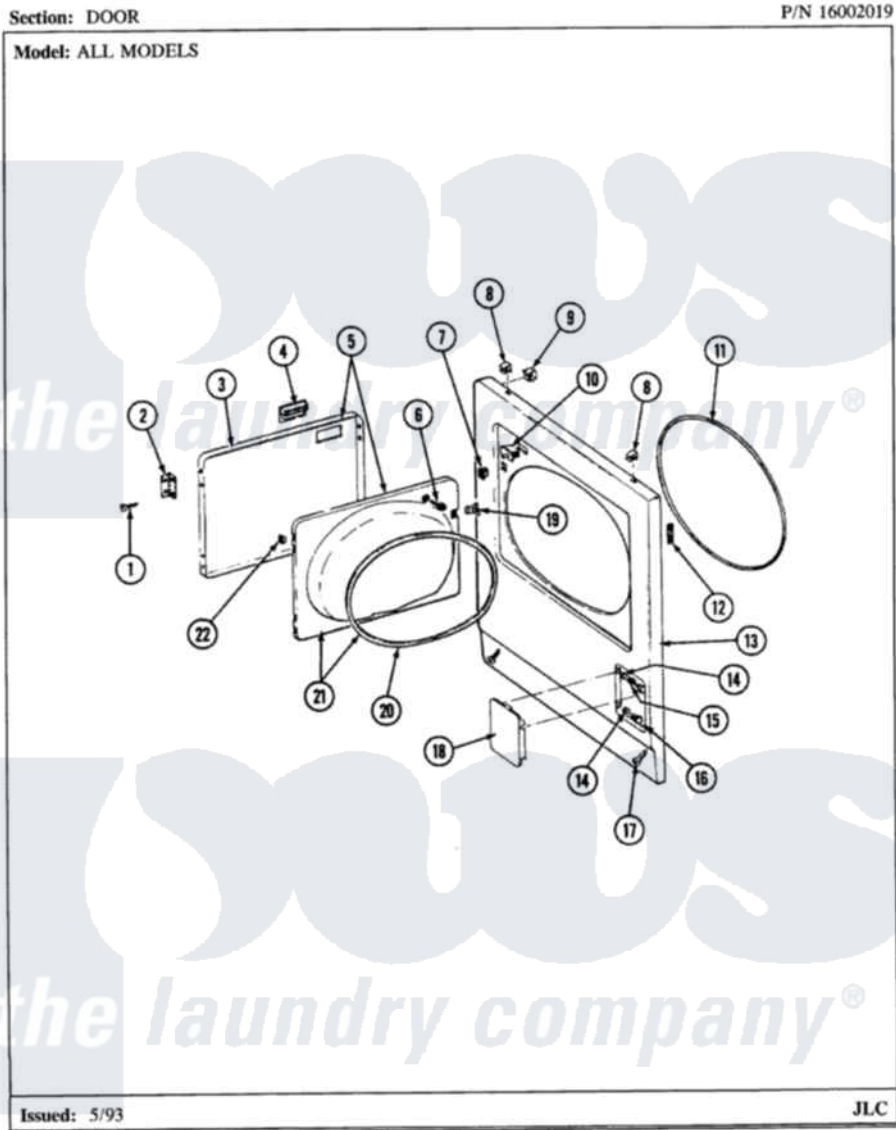

Maytag LDE7500ADE 07 - DOOR (LDE7500ACM,ADM) & (LDG)

Maytag [Residential Maytag LDE7500ADE Dryer Parts](#) Parts Diagram 07 - DOOR (LDE7500ACM.ADM) & (LDG)
 Click on the part number to view part

Item	Original Part Number	Replaced By	Status	Part Description
1	Y314062			Screw, Door Hinge And Panel
2	307099	33001230		Hinge, Door
3	314966L		Not Available	DOOR PANEL ALMOND
4	314972			Handle Door ALM
5	307111L	308061L		Door Assembly----NA
6	312960	489355		Screw, 8 X 1/2
7	306436			Door Latch Kit--W
8	212982	22001650		Fastener, Spring
9	Y310376			Clip, Door Switch Harness
10	Y305753	W10169313		Switch-Dor
11	314937			Seal, Front Panel
12	Y313907			Fastener, Twin
19	314936	33001305		Strike, Door
20	314935	33001192		Seal, Door
21	307098		Not Available	DOOR, INNER (W/SEAL)
22	Y313910			Clip, Door Liner To Outer Panel