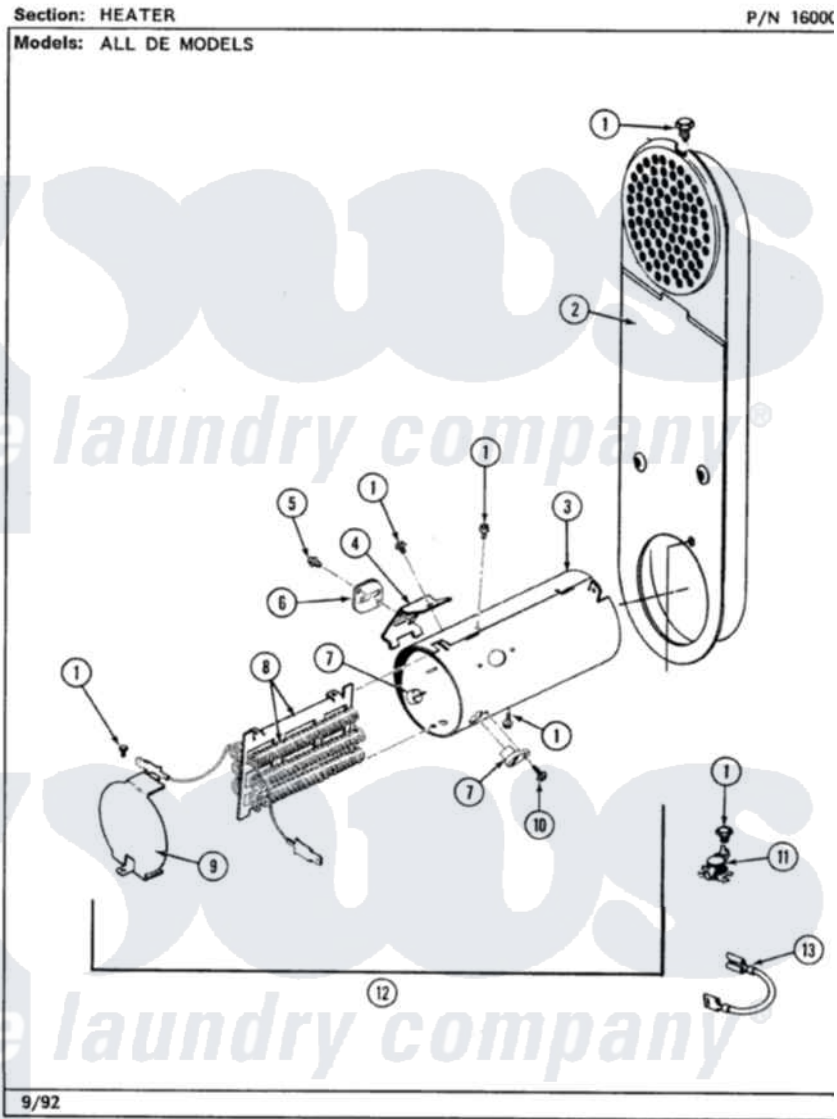

Maytag LDE7500ADE 08 - HEATER (LDE7500ACE, ADE)

12

Maytag Residential Maytag LDE7500ADE Dryer Parts Parts Diagram 08 - HEATER (LDE7500ACE, ADE)
Click on the part number to view part

Item	Original Part Number	Replaced By	Status	Part Description
1	211294	90767		Screw, 8A X 3/8 HeX Washer Head Tapping
2	308503		Not Available	INLET DUCT ASSEMBLY
"	307120		Not Available	INLET DUCT ASSY.
3	314995			Enclosure, Heater
4	315346			Bracket, Thermal Fuse
5	314848	W10116760		Screw
6	307473			Fuse, Thermal
7	314998			Insulator, Terminal
8	307184	Y308612		Heater Sub-Assembly
9	314999			Shield, Radiant
10	314554		Not Available	SCREW
11	308217			Thermostat, Hi-Limit
12	307178			Heater Assembly
13	Y307173			Wire, Jumper