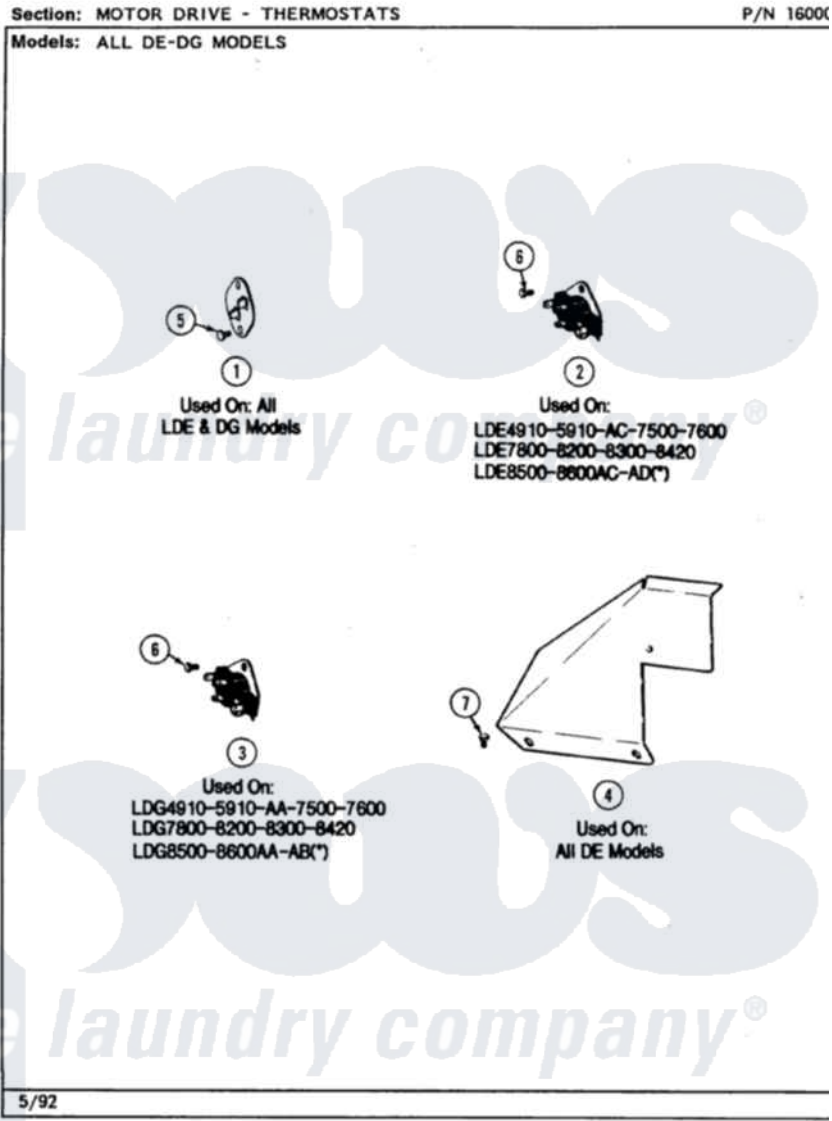

Maytag LDE7500ADE 09 - MOTOR DRIVE (LDE7500ACE,ADE) & (LDG)

18

Maytag Residential Maytag LDE7500ADE Dryer Parts Parts Diagram 09 - MOTOR DRIVE (LDE7500ACE,ADE) & (LDG)
Click on the part number to view part

Item	Original Part Number	Replaced By	Status	Part Description
1	Y312901			Seal, Housing Cover
2	Y312961	W10116751		Screw
3	410233	9703438		Ring-Retrnr
4	312967			Clamp, Blower Housing
5	Y303836			Blower Wheel Assembly And Clamp
6	Y312893			Housing, Blower
7	901220			Ground Wire
8	Y303358	W10410999		Motor-Drive
9	306207		Not Available	(PROD. No.303358-8 & No.303358-9)
"	Y303877		Not Available	SWITCH, MOTOR EXTERNAL START No.303358-2, No.303358-4, 303358-7
"	Y303879			Switch, Motor External Start
10	Y015825			Clip, Motor To Motor Support
11	Y053241			Set Screw, Motor Pulley
12	Y305185	6-3051850		Pulley- MO

13	910343	488234	Screw 8-32 X 1/4
14	Y303945		IDLER SPRING ASSY. W/PLUG
15	Y312961	W10116751	Screw
16	Y312959		Poly "V" Belt For Tumbler
17	312958	354987	Ring, Retaining
18	Y312527		Washer, Idler Shaft
19	Y303705	6-3037050	Pulley- ID
20	Y014874		Screw, Idler Arm And Sleeve
21	Y312894	315772	Sleeve, Idler Arm
22	Y303363	6-3033630	Idler Arm
23	211294	90767	Screw, 8A X 3/8 HeX Washer Head Tapping
24	Y313582	W10116756	Spacer
25	312897		Not Available SUPPORT, MOTOR
26	Y310632	1163839	Screw
27	Y313561		Screw----NA
29	Y314137		Foot, Rubber
30	Y305086		Adjustable Leg And Nut
31	Y052740	62739	Nut, Lock
32	Y303361		Not Available BASE ASSY. (UPPER & LOWER)
33	Y310376		Clip, Door Switch Harness
34	Y303442		EXHAUST DUCT ASSEMBLY
35	410490		Spring, Retainer Wire Harness
36	Y313262	W10116752	Retainer-