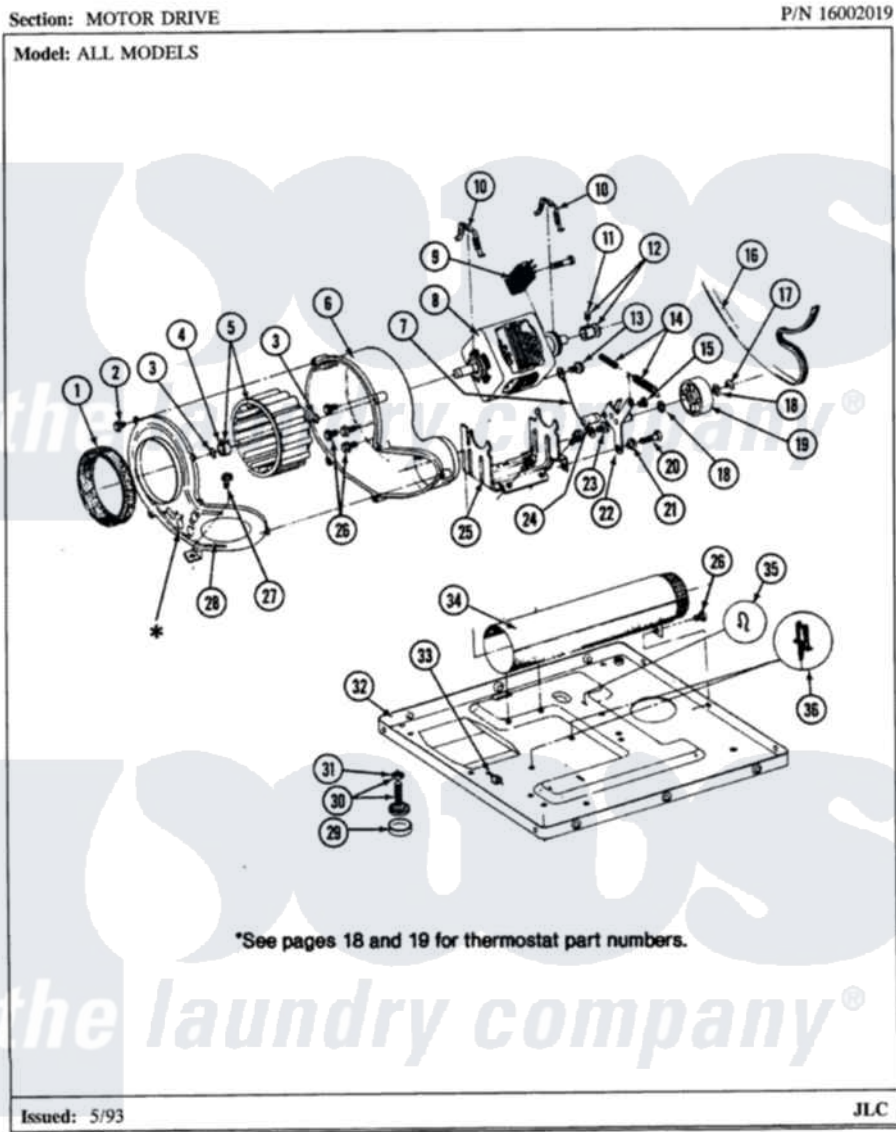

# Maytag LDE7500ADE 11 - MOTOR DRIVE (LDE7500ACM,ADM) & (LDG)

Maytag [Residential Maytag LDE7500ADE Dryer Parts](#) Parts Diagram 11 - MOTOR DRIVE (LDE7500ACM,ADM) & (LDG)  
 Click on the part number to view part

Item	Original Part Number	Replaced By	Status	Part Description
2	Y312961	<a href="#">W10116751</a>		Screw
3	410233	<a href="#">9703438</a>		Ring-Retrn
4	<a href="#">312967</a>			Clamp, Blower Housing
5	<a href="#">Y303836</a>			Blower Wheel Assembly And Clamp
6	<a href="#">Y312893</a>			Housing, Blower
7	<a href="#">901220</a>			Ground Wire
8	Y303358	<a href="#">W10410999</a>		Motor-Drve
9	306207		Not Available	(PROD. No.303358-8 & No.303358-9)
"	Y303877		Not Available	SWITCH, MOTOR EXTERNAL START No.303358-2, No.303358-4, 303358-7
"	<a href="#">Y303879</a>			Switch, Motor External Start
10	<a href="#">Y015825</a>			Clip, Motor To Motor Support
11	<a href="#">Y053241</a>			Set Screw, Motor Pulley
12	Y305185	<a href="#">6-3051850</a>		Pulley- MO
13	910343	<a href="#">488234</a>		Screw 8-32 X 1/4