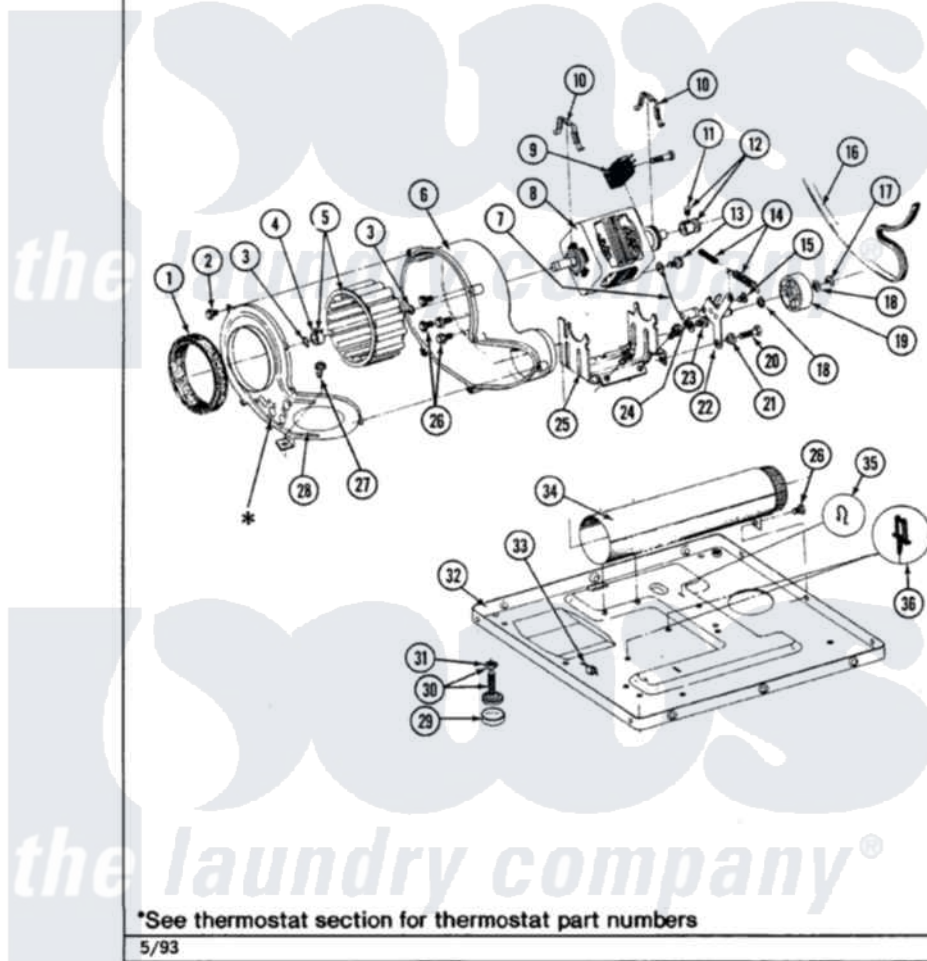

# Maytag LDE7500ADE 12 - MOTOR DRIVE (LDG7500AAL,AAW,ABL,ABW)

Section: MOTOR DRIVE

P/N 1600028

Models: ALL MODELS

5/93

Maytag [Residential Maytag LDE7500ADE Dryer Parts](#) Parts Diagram 12 - MOTOR DRIVE  
(LDG7500AAL,AAW,ABL,ABW)  
[Click on the part number to view part](#)

Item	Original Part Number	Replaced By	Status	Part Description
2	Y312961	<a href="#">W10116751</a>		Screw
3	410233	<a href="#">9703438</a>		Ring-Retrn
4	<a href="#">312967</a>			Clamp, Blower Housing
5	<a href="#">Y303836</a>			Blower Wheel Assembly And Clamp
6	<a href="#">Y312893</a>			Housing, Blower
7	<a href="#">901220</a>			Ground Wire
8	Y303358	<a href="#">W10410999</a>		Motor-Drive
9	306207		Not Available	(PROD. No.303358-8 & No.303358-9)
"	Y303877		Not Available	SWITCH, MOTOR EXTERNAL START No.303358-2, No.303358-4, 303358-7
"	<a href="#">Y303879</a>			Switch, Motor External Start
10	<a href="#">Y015825</a>			Clip, Motor To Motor Support
11	<a href="#">Y053241</a>			Set Screw, Motor Pulley
12	Y305185	<a href="#">6-3051850</a>		Pulley- MO