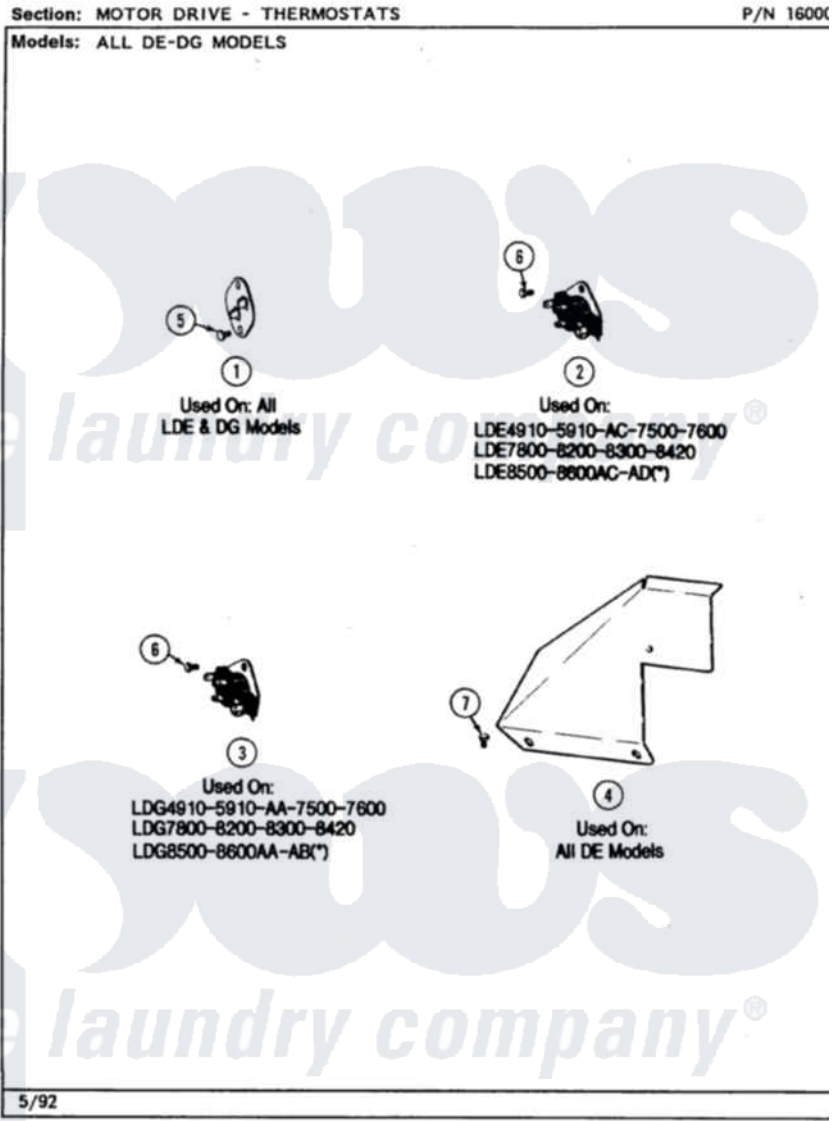

# Maytag LDE7500ADE 13 - THERMOSTATS (LDE7500ACE,ADE) & (LDG)

18

Maytag [Residential Maytag LDE7500ADE Dryer Parts](#) Parts Diagram 13 - THERMOSTATS (LDE7500ACE,ADE) & (LDG)

[Click on the part number to view part](#)

Item	Original Part Number	Replaced By	Status	Part Description
1	<a href="#">306604</a>			Cut-Off, Thermal Part Not Used
2	<a href="#">307249</a>			Thermostat, Multi-Temp
4	315122		Not Available	COVER, THERMOSTAT PART NOT USED (MDE ONLY)
5	314848	<a href="#">W10116760</a>		Screw
6	211294	<a href="#">90767</a>		Screw, 8A X 3/8 HeX Washer Head Tapping
7	Y310632	<a href="#">1163839</a>		Screw