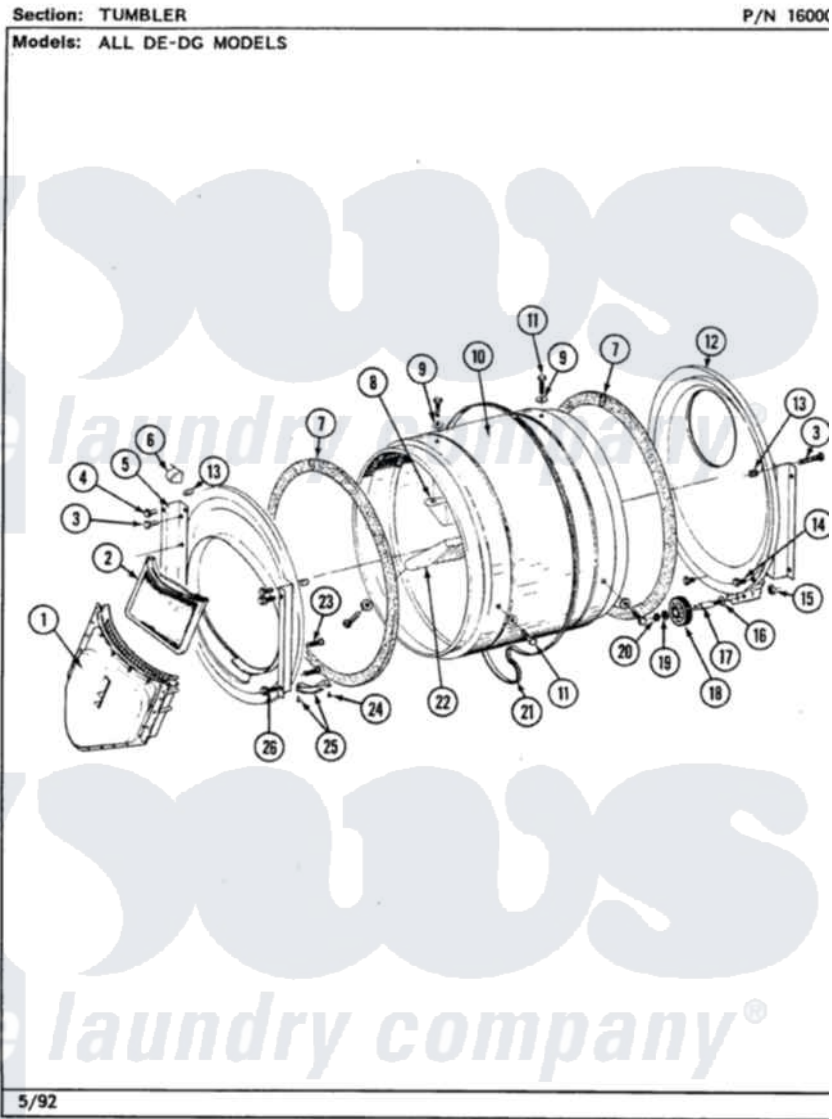

Maytag LDE7500ADE 15 - TUMBLER (LDE7500ACE,ADE) & (LDG)

10

Maytag [Residential Maytag LDE7500ADE Dryer Parts](#) Parts Diagram 15 - TUMBLER (LDE7500ACE,ADE) & (LDG)
Click on the part number to view part

Item	Original Part Number	Replaced By	Status	Part Description
1	Y307112	33001016		Outlet Duct Assembly
2	307108	33002970		Lint Filte
3	313764		Not Available	SCREW
4	Y313561			Screw----NA
5	307109	33001179		Front, Tumbler
6	Y310376			Clip, Door Switch Harness
7	314820			Seal, Tumbler
8	314803	33001012		Baffle
9	314158			Washer, Baffle To Tumbler
10	314802		Not Available	TUMBLER W/OUT BAFFLES
11	Y310759			Screw, Tumbler Baffles
12	Y307114	33001178		Back, Tumbler
"	Y308544	33001178		Back, Tumbler
13	313915	31-3915		Tech Sheet
14	211294	90767		Screw, 8A X 3/8 HeX Washer Head Tapping
15	312538	33001443		Nut, Hex

16	Y313347	312535	Washer, Vault Mounting Brk.
17	Y312948	6-3129480	Shaft- Tumbler
18	Y303373	12001541	Drum Roller/Washer Assembly--W
19	312535		Washer, Vault Mounting Brk.
20	410233	9703438	Ring-Retrn
21	Y312959		Poly "V" Belt For Tumbler
22	314804	33001004	Baffle, Tall
23	Y314110	33002917	Screw, No.10-16
24	210720		Rivet, Bearing To Tumbler Fmt
25	306508		Tumbler Bearing Kit ----W
26	Y310632	1163839	Screw