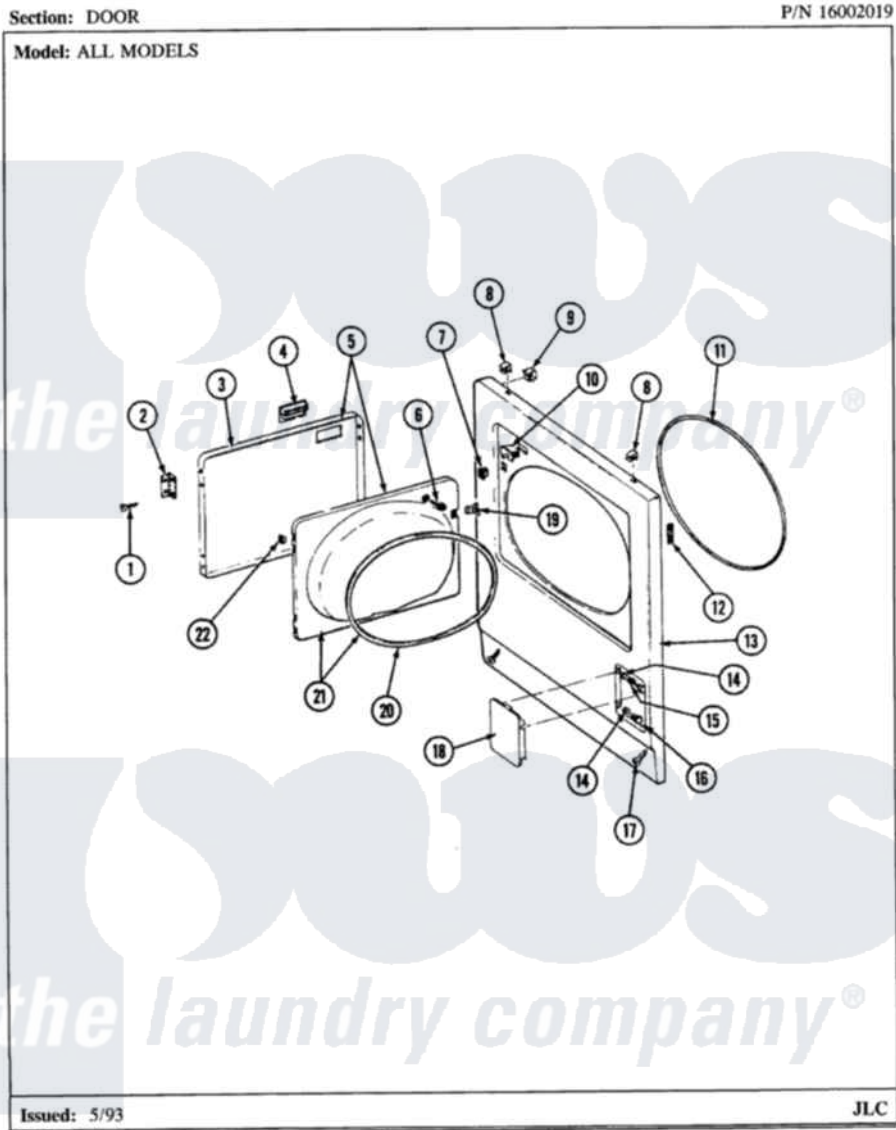

Maytag LDE7500ADL 07 - DOOR (LDE7500ACM,ADM) & (LDG)

Maytag [Residential Maytag LDE7500ADL Dryer Parts](#) Parts Diagram 07 - DOOR (LDE7500ACM,ADM) & (LDG)
 Click on the part number to view part

| Item | Original Part Number | Replaced By | Status | Part Description |
|------|-------------------------|---------------------------|---------------|---------------------------------|
| 1 | Y314062 | | | Screw, Door Hinge And Panel |
| 2 | 307099 | 33001230 | | Hinge, Door |
| 3 | 314966L | | Not Available | DOOR PANEL ALMOND |
| 4 | 314972 | | | Handle Door ALM |
| 5 | 307111L | 308061L | | Door Assembly----NA |
| 6 | 312960 | 489355 | | Screw, 8 X 1/2 |
| 7 | 306436 | | | Door Latch Kit--W |
| 8 | 212982 | 22001650 | | Fastener, Spring |
| 9 | Y310376 | | | Clip, Door Switch Harness |
| 10 | Y305753 | W10169313 | | Switch-Dor |
| 11 | 314937 | | | Seal, Front Panel |
| 12 | Y313907 | | | Fastener, Twin |
| 19 | 314936 | 33001305 | | Strike, Door |
| 20 | 314935 | 33001192 | | Seal, Door |
| 21 | 307098 | | Not Available | DOOR, INNER (W/SEAL) |
| 22 | Y313910 | | | Clip, Door Liner To Outer Panel |