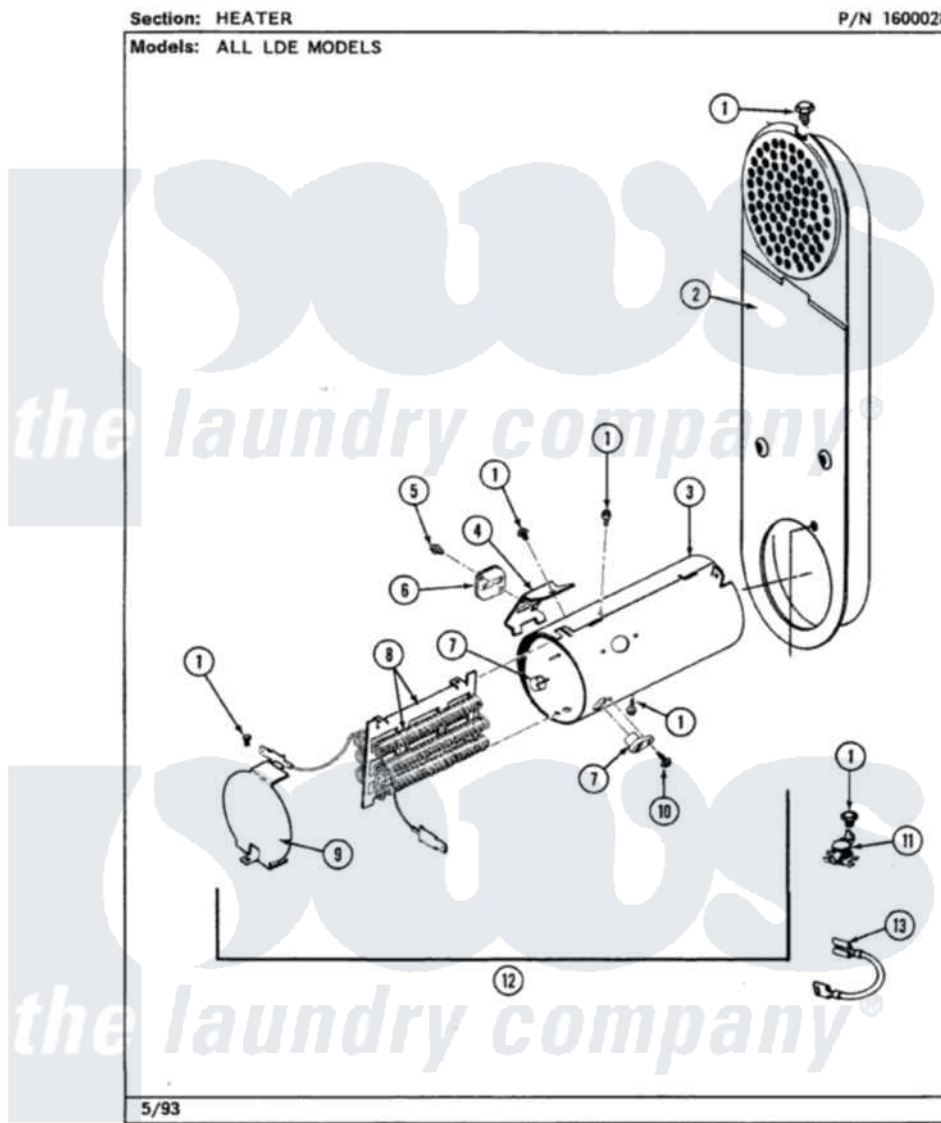

Maytag LDE7500ADL 08 - HEATER (LDE7500ACL,ACW,ADL,ADW)

Maytag Residential Maytag LDE7500ADL Dryer Parts Parts Diagram 08 - HEATER (LDE7500ACL,ACW,ADL,ADW)
Click on the part number to view part

Item	Original Part Number	Replaced By	Status	Part Description
1	211294	90767		Screw, 8A X 3/8 HeX Washer Head Tapping
2	308503		Not Available	INLET DUCT ASSEMBLY
"	307120		Not Available	INLET DUCT ASSY.
3	314995			Enclosure, Heater
4	315346			Bracket, Thermal Fuse
5	314848	W10116760		Screw
6	307473			Fuse, Thermal
7	314998			Insulator, Terminal
8	307184	Y308612		Heater Sub-Assembly
9	314999			Shield, Radiant
10	314554		Not Available	SCREW
11	308217			Thermostat, Hi-Limit
12	307178			Heater Assembly
13	Y307173			Wire, Jumper