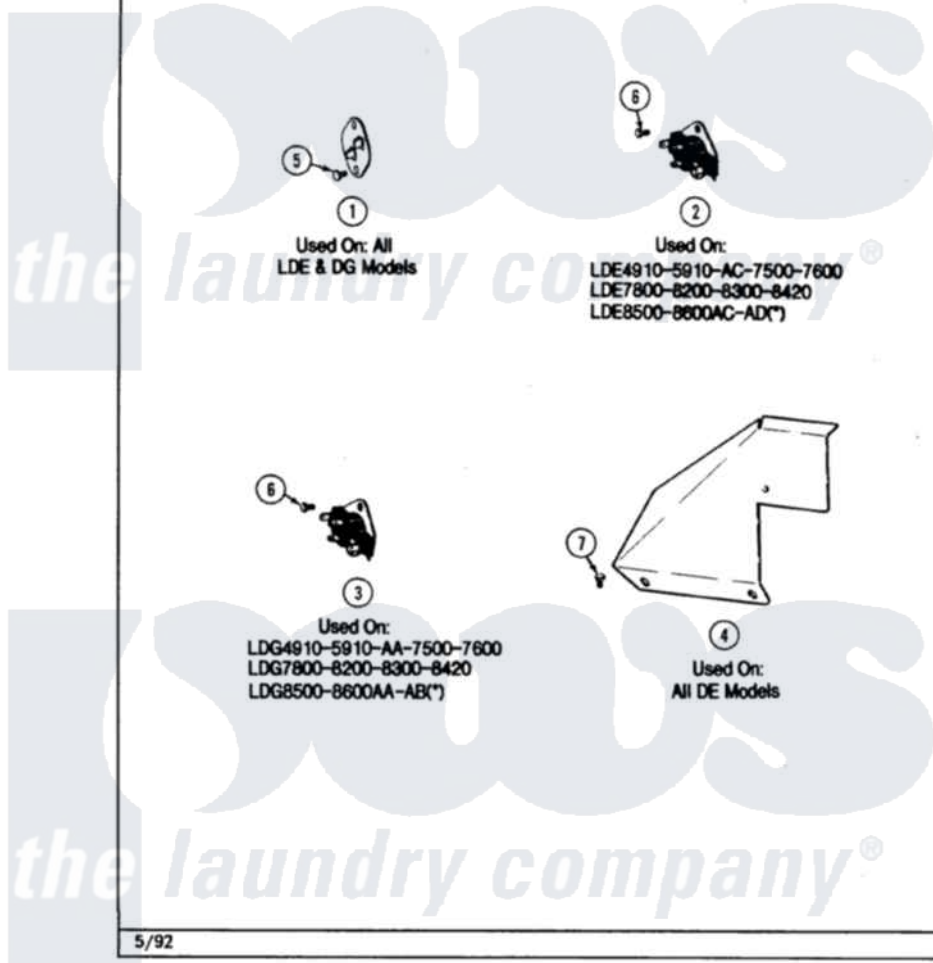

Maytag LDE7500ADL 09 - MOTOR DRIVE (LDE7500ACE,ADE) & (LDG)

Section: MOTOR DRIVE - THERMOSTATS

P/N 1600K

Models: ALL DE-DG MODELS

18

Maytag [Residential Maytag LDE7500ADL Dryer Parts](#) Parts Diagram 09 - MOTOR DRIVE (LDE7500ACE,ADE) & (LDG)
Click on the part number to view part

Item	Original Part Number	Replaced By	Status	Part Description
2	Y312961	W10116751		Screw
3	410233	9703438		Ring-Retr
4	312967			Clamp, Blower Housing
5	Y303836			Blower Wheel Assembly And Clamp
6	Y312893			Housing, Blower
7	901220			Ground Wire
8	Y303358	W10410999		Motor-Drve
9	306207		Not Available	(PROD. No.303358-8 & No.303358-9)
"	Y303877		Not Available	SWITCH, MOTOR EXTERNAL START No.303358-2, No.303358-4, 303358-7
"	Y303879			Switch, Motor External Start
10	Y015825			Clip, Motor To Motor Support
11	Y053241			Set Screw, Motor Pulley
12	Y305185	6-3051850		Pulley- MO
13	910343	488234		Screw 8-32 X 1/4

14	Y303945		IDLER SPRING ASSY. W/PLUG
15	Y312961	W10116751	Screw
16	Y312959		Poly "V" Belt For Tumbler
17	312958	354987	Ring, Retaining
18	Y312527		Washer, Idler Shaft
19	Y303705	6-3037050	Pulley- ID
20	Y014874		Screw, Idler Arm And Sleeve
21	Y312894	315772	Sleeve, Idler Arm
22	Y303363	6-3033630	Idler Arm
23	211294	90767	Screw, 8A X 3/8 HeX Washer Head Tapping
24	Y313582	W10116756	Spacer
25	312897		Not Available SUPPORT, MOTOR
26	Y310632	1163839	Screw
27	Y313561		Screw----NA
29	Y314137		Foot, Rubber
30	Y305086		Adjustable Leg And Nut
31	Y052740	62739	Nut, Lock
32	Y303361		Not Available BASE ASSY. (UPPER & LOWER)
33	Y310376		Clip, Door Switch Harness
34	Y303442		EXHAUST DUCT ASSEMBLY
35	410490		Spring, Retainer Wire Harness
36	Y313262	W10116752	Retainer-