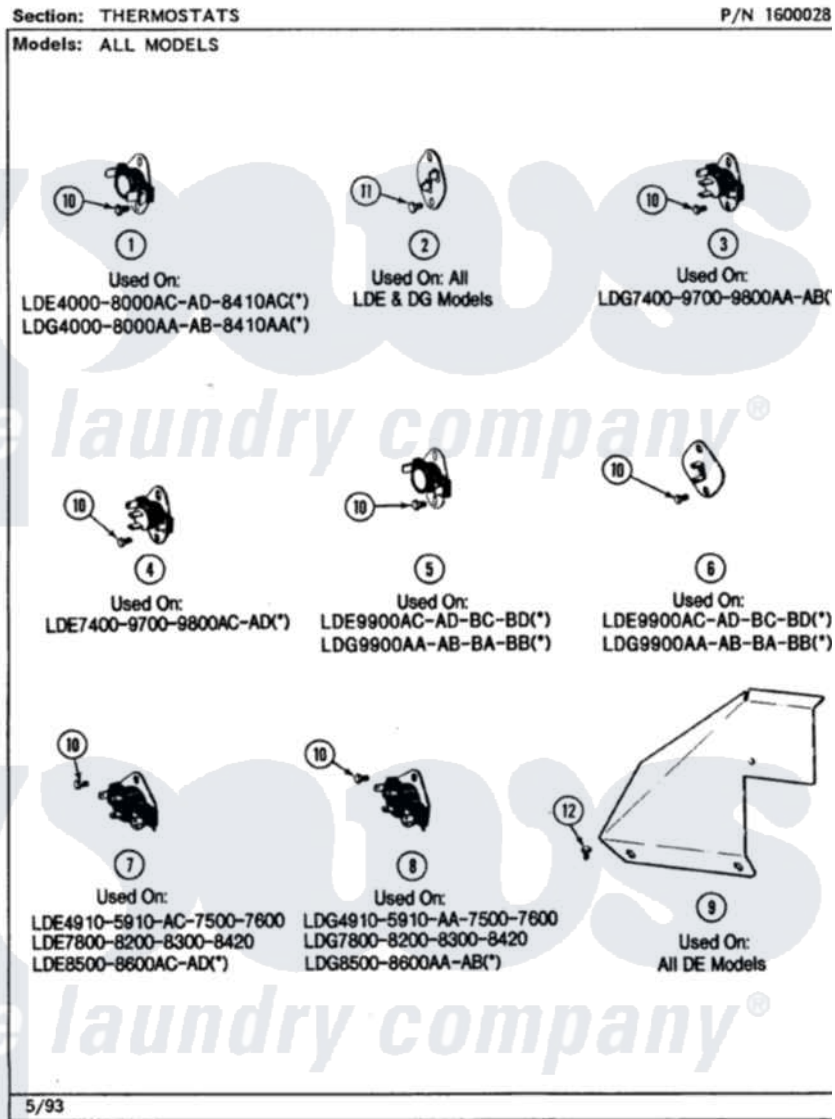

Maytag LDE7500ADL 13 - THERMOSTATS (LDE7500ACL,ACW,ADL,ADW)

Maytag [Residential Maytag LDE7500ADL Dryer Parts](#) Parts Diagram 13 - THERMOSTATS
(LDE7500ACL,ACW,ADL,ADW)
[Click on the part number to view part](#)

Item	Original Part Number	Replaced By	Status	Part Description
1	Y304475			Cycling Thermostat 140 Deg.
2	306604			Cut-Off, Thermal Part Not Used
4	306911			Thermostat, Multi-Temp
5	307200			Thermostat, Limit
6	307208			Thermistor, Temp. Control
7	307249			Thermostat, Multi-Temp
9	315122		Not Available	COVER, THERMOSTAT PART NOT USED (MDE ONLY)
10	211294	90767		Screw, 8A X 3/8 HeX Washer Head Tapping
11	314848	W10116760		Screw
12	Y310632	1163839		Screw