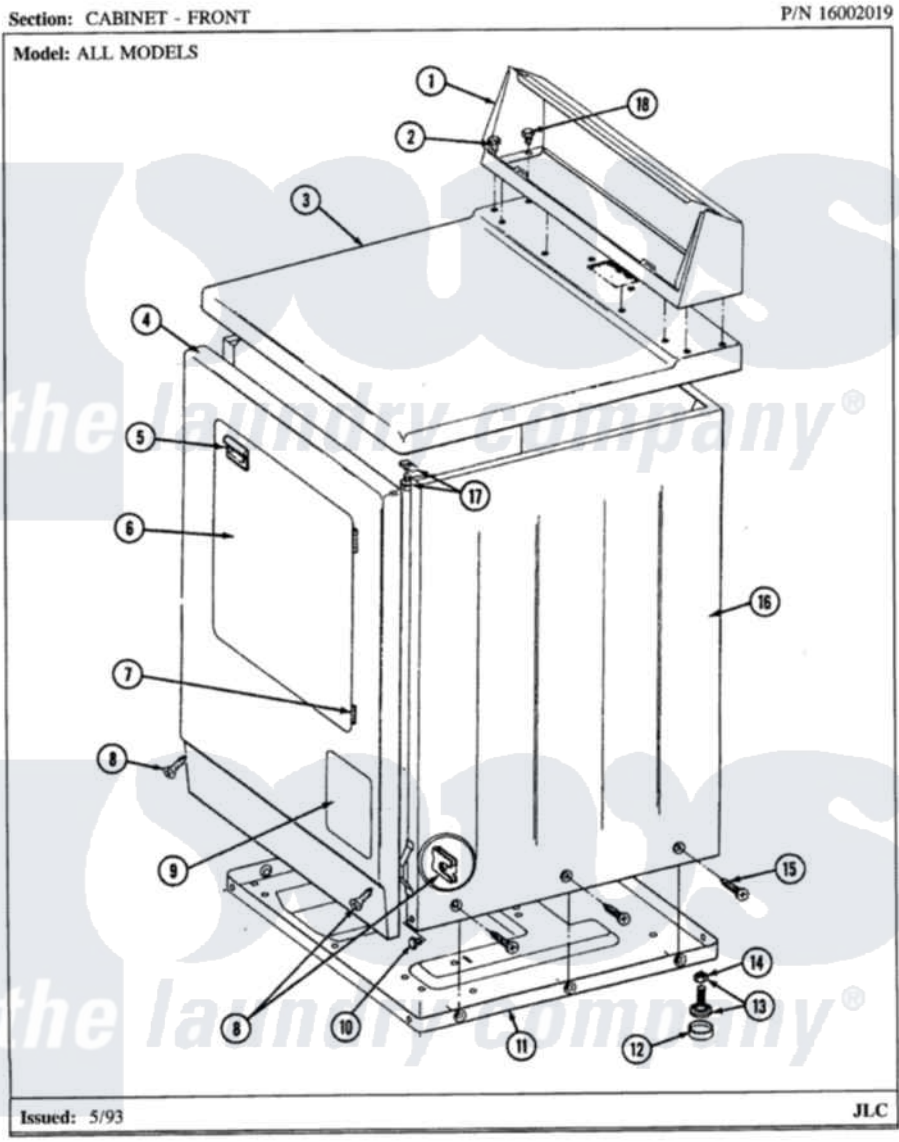

# Maytag LDE7500ADM 01 - CABINET-FRONT (LDE7500ACM,ADM) & (LDG)

Maytag Residential Maytag LDE7500ADM Dryer Parts Parts Diagram 01 - CABINET-FRONT (LDE7500ACM,ADM) & (LDG)

Click on the part number to view part

Item	Original Part Number	Replaced By	Status	Part Description
1	<a href="#">305193L</a>			Console
2	<a href="#">Y313559</a>			Screw
3	<a href="#">307104L</a>			Top Cover Assembly
4	<a href="#">308000L</a>			Front Panel Assembly
5	<a href="#">314972</a>			Handle Door ALM
6	314966L		Not Available	DOOR PANEL ALMOND
"	307111L	<a href="#">308061L</a>		Door Assembly----NA
7	307099	<a href="#">33001230</a>		Hinge, Door
8	<a href="#">204439</a>			Screw And Fstner Assembly
10	Y310632	<a href="#">1163839</a>		Screw
11	Y303361		Not Available	BASE ASSY. (UPPER & LOWER)
12	<a href="#">Y314137</a>			Foot, Rubber
13	<a href="#">Y305086</a>			Adjustable Leg And Nut
14	Y052740	<a href="#">62739</a>		Nut, Lock
15	<a href="#">213007</a>			Xfor Cabinet See Cabinet,

15	<a href="#">213007</a>		Back
16	307124L	Not Available	CABINET ASSY ALMOND
17	<a href="#">204445</a>		Screw And Fastener Assembly
18	211294	<a href="#">90767</a>	Screw, 8A X 3/8 HeX Washer Head Tapping