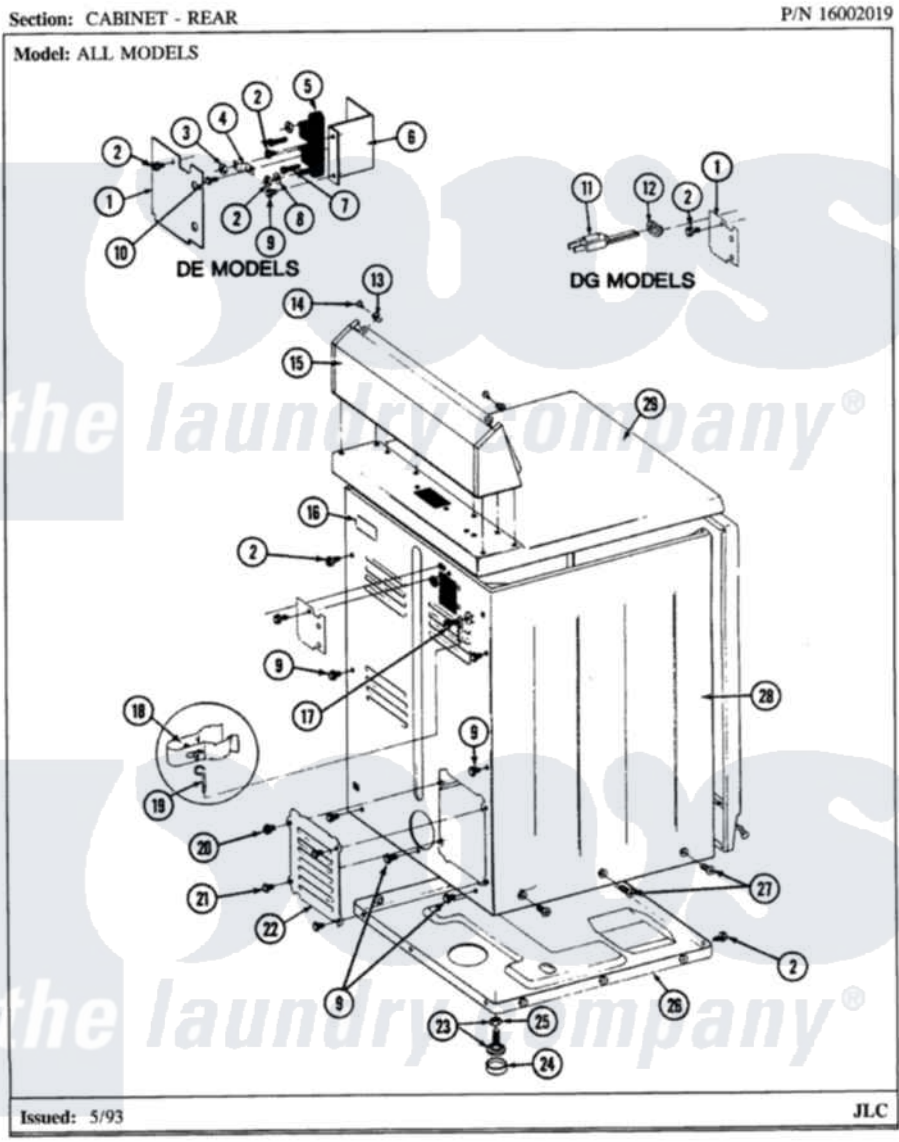

# Maytag LDE7500ADM 02 - CABINET-REAR (LDE7500ACM,ADM) & (LDG)

Maytag [Residential Maytag LDE7500ADM Dryer Parts](#) Parts Diagram 02 - CABINET-REAR (LDE7500ACM,ADM) & (LDG)

[Click on the part number to view part](#)

Item	Original Part Number	Replaced By	Status	Part Description
1	Y312905		Not Available	COVER, TERMINAL
2	<a href="#">Y313561</a>			Screw---NA
3	311484	<a href="#">112432</a>		Nut
4	<a href="#">Y312184</a>			Strap, Grounding
5	<a href="#">400008</a>			Block, Terminal
6	<a href="#">Y312904</a>			Bracket, Terminal Block
7	Y312209	<a href="#">W10001200</a>		Screw
8	<a href="#">Y311270</a>			Washer, Terminal Block
9	Y310632	<a href="#">1163839</a>		Screw
10	Y311423	<a href="#">489483</a>		Screw 10-32 X 1/2
11	305168	<a href="#">33002916</a>		Power Cord, Canadian 240V
13	<a href="#">215075</a>			Fastener, Control Panel To Console
14	<a href="#">210932</a>			Screw, No.8 X 9/16 Ctsk Note: Screw, Inlet Duct
15	<a href="#">305193L</a>			Console

16	214519		LABEL, ELECTRICAL INSTR. PART NOT USED-GAS MODELS ONLY
17	303846	<a href="#">22003781</a>	Screw, Ground Strap
20	<a href="#">Y313559</a>		Screw
21	211294	<a href="#">90767</a>	Screw, 8A X 3/8 HeX Washer Head Tapping
22	Y312951	Not Available	ACCESS COVER, BACK
23	<a href="#">Y305086</a>		Adjustable Leg And Nut
24	<a href="#">Y314137</a>		Foot, Rubber
25	Y052740	<a href="#">62739</a>	Nut, Lock
26	Y303361	Not Available	BASE ASSY. (UPPER & LOWER)
27	213077	Not Available	CAP FOR TIMER KNOB
28	307124L	Not Available	CABINET ASSY ALMOND
29	<a href="#">307104L</a>		Top Cover Assembly