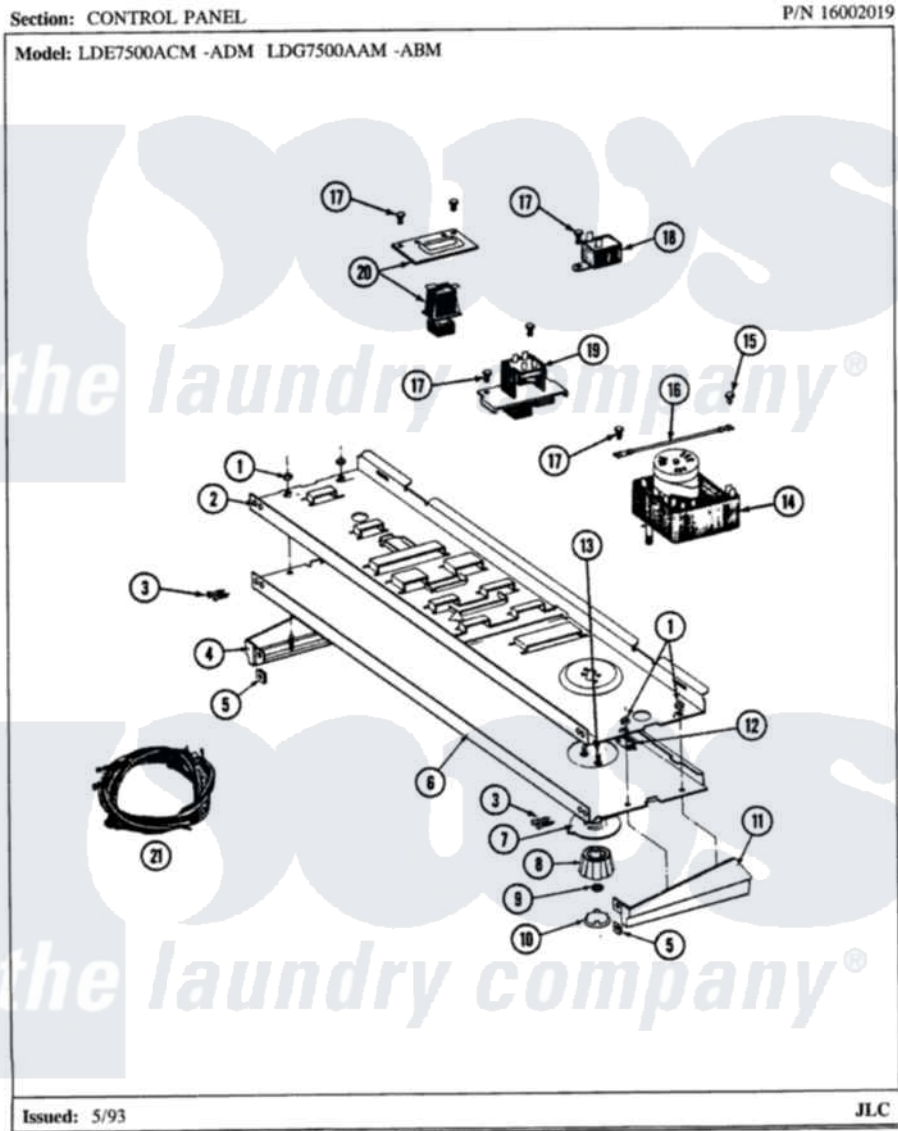

Maytag LDE7500ADM 03 - CONTROL PANEL (LDE7500ACM,ADM) & (LDG)

Maytag Residential Maytag LDE7500ADM Dryer Parts Parts Diagram 03 - CONTROL PANEL (LDE7500ACM,ADM) & (LDG)

Click on the part number to view part

| Item | Original Part Number | Replaced By | Status | Part Description |
|------|-------------------------|--------------------------|---------------|---|
| 2 | 314184 | | | Back Up Plate |
| 3 | 210932 | | | Screw, No.8 X 9/16 Ctsk Note: Screw, Inlet Duct |
| 4 | 308651 | | | End Cap |
| 5 | 214894 | | | Fastener, End Cap |
| 6 | 308648 | | | Control Panel, Facia |
| 7 | 315521 | | Not Available | SKIRT, DIAL |
| 8 | 315522 | 33002325 | | Knob Assembly |
| 9 | 312273 | | | Nut, Control Knob |
| 10 | 315523 | | Not Available | CAP, KNOB |
| 11 | Y308652 | | Not Available | END CAP (R-H) |
| 12 | 214897 | | | Pad, Control Panel |
| 13 | 315317 | 488234 | | Screw 8-32 X 1/4 |
| 14 | Y308253 | | | Timer |
| 15 | 211294 | 90767 | | Screw, 8A X 3/8 HeX Washer |

| | | | | |
|----|------------------------|---------------------------|---------------|--------------------------------------|
| 15 | 211294 | 30707 | | Head Tapping |
| 16 | 204807 | | | Ground Wire, Supp. Plte To Top Cover |
| 17 | 211168 | W10139210 | | Screw, 8-18 X 5/16 |
| 18 | 305205 | 694419 | | Mini-Buzzer |
| 19 | 308650 | | Not Available | SWITCH |
| 20 | 308649 | 307305 | | Switch Push To Start |
| 21 | 308327 | | Not Available | WIRE HARNESS |
| 22 | 315083 | | Not Available | MANUAL, USE & CARE |
| " | 315097 | | Not Available | MANUAL, USE & CARE |