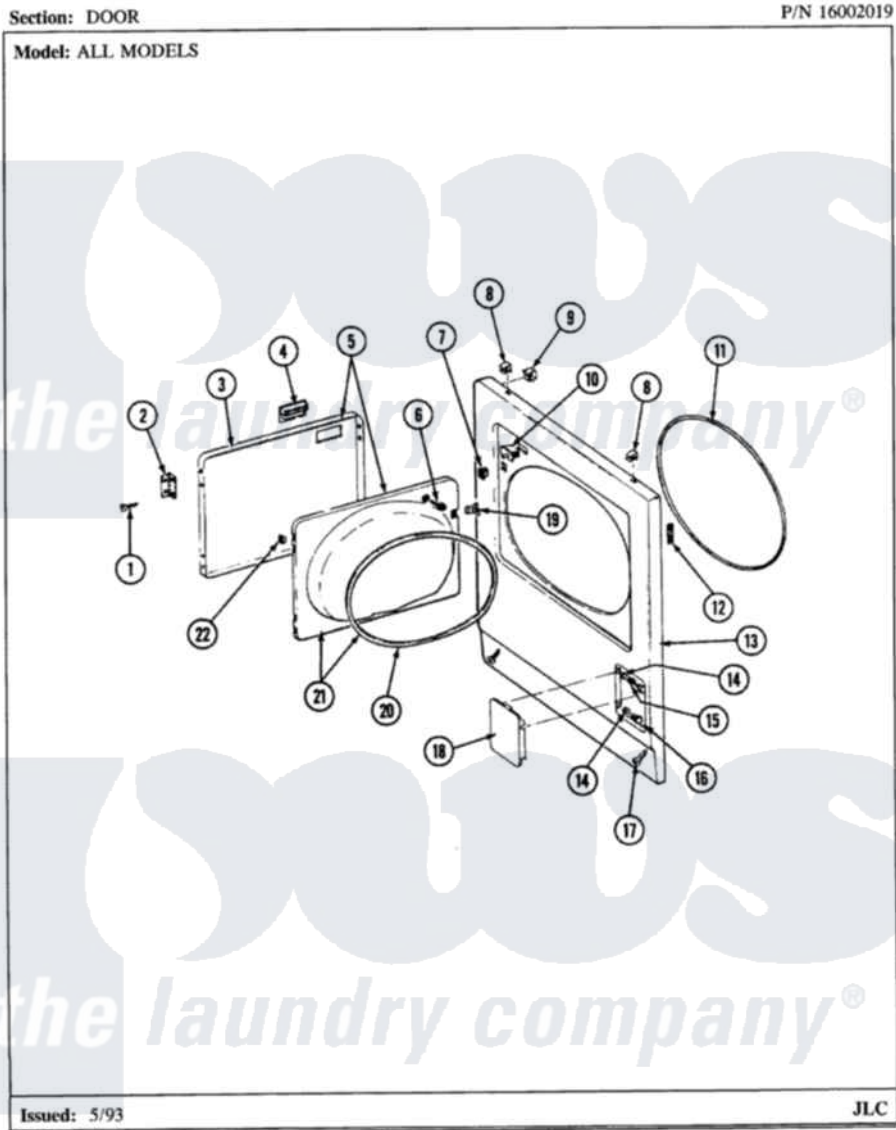

Maytag LDE7500ADM 04 - DOOR (LDE7500ACM,ADM) & (LDG)

Maytag Residential Maytag LDE7500ADM Dryer Parts Parts Diagram 04 - DOOR (LDE7500ACM,ADM) & (LDG)
 Click on the part number to view part

Item	Original Part Number	Replaced By	Status	Part Description
1	Y314062			Screw, Door Hinge And Panel
2	307099	33001230		Hinge, Door
3	314966L		Not Available	DOOR PANEL ALMOND
4	314972			Handle Door ALM
5	307111L	308061L		Door Assembly----NA
6	312960	489355		Screw, 8 X 1/2
7	306436			Door Latch Kit--W
8	212982	22001650		Fastener, Spring
9	Y310376			Clip, Door Switch Harness
10	Y305753	W10169313		Switch-Dor
11	314937			Seal, Front Panel
12	Y313907			Fastener, Twin
13	308000L			Front Panel Assembly
19	314936	33001305		Strike, Door
20	314935	33001192		Seal, Door
21	307098		Not Available	DOOR, INNER (W/SEAL)

" [Y313910](#)

Clip, Door Liner To Outer
Panel