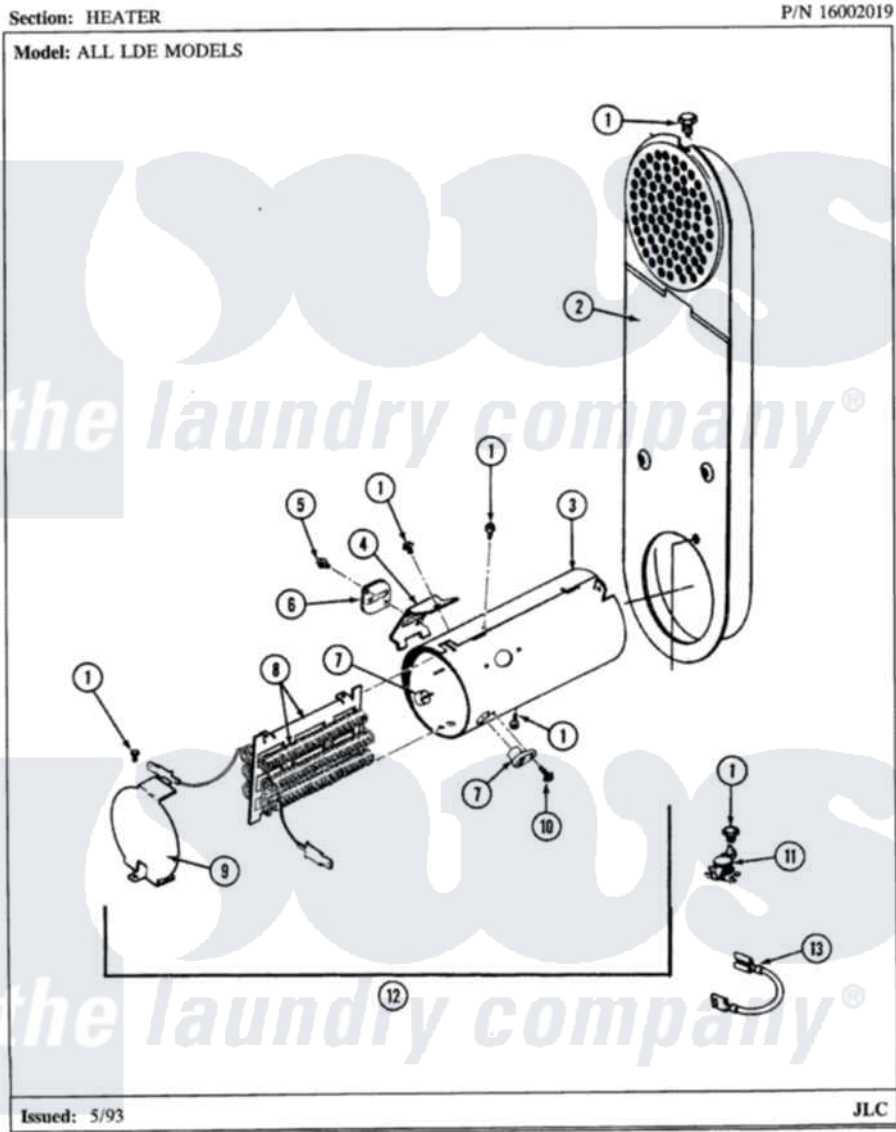

Maytag LDE7500ADM 05 - HEATER (LDE7500ACM, ADM)

Maytag Residential Maytag LDE7500ADM Dryer Parts Parts Diagram 05 - HEATER (LDE7500ACM, ADM)
 Click on the part number to view part

Item	Original Part Number	Replaced By	Status	Part Description
1	211294	90767		Screw, 8A X 3/8 HeX Washer Head Tapping
2	308503		Not Available	INLET DUCT ASSEMBLY
3	314995			Enclosure, Heater
4	315346			Bracket, Thermal Fuse
5	314848	W10116760		Screw
6	307473			Fuse, Thermal
7	314998			Insulator, Terminal
8	307184	Y308612		Heater Sub-Assembly
9	314999			Shield, Radiant
10	314554		Not Available	SCREW
11	308217			Thermostat, Hi-Limit
12	307178			Heater Assembly
13	Y307173			Wire, Jumper