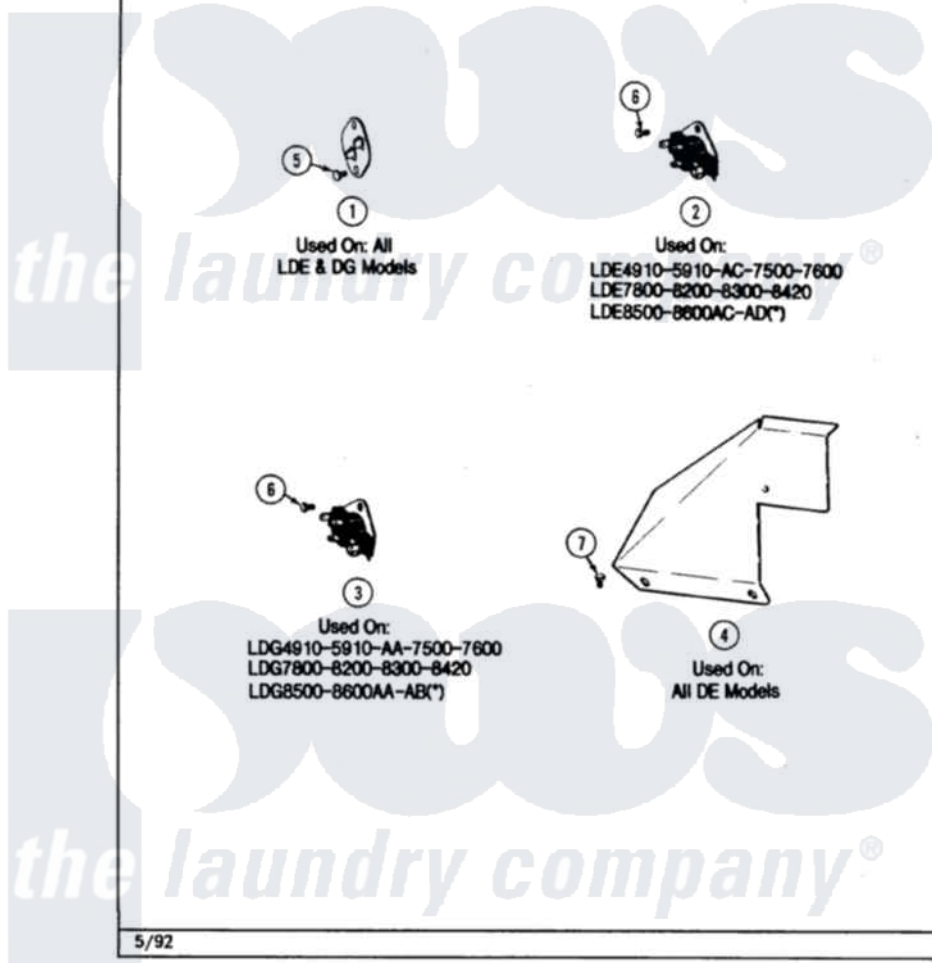

Maytag LDE7500ADM 06 - MOTOR DRIVE (LDE7500ACE,ADE) & (LDG)

Section: MOTOR DRIVE - THERMOSTATS

P/N 1600K

Models: ALL DE-DG MODELS

18

Maytag Residential Maytag LDE7500ADM Dryer Parts Parts Diagram 06 - MOTOR DRIVE (LDE7500ACE,ADE) & (LDG)
Click on the part number to view part

Item	Original Part Number	Replaced By	Status	Part Description
2	Y312961	W10116751		Screw
3	410233	9703438		Ring-Retr
4	312967			Clamp, Blower Housing
5	Y303836			Blower Wheel Assembly And Clamp
6	Y312893			Housing, Blower
7	901220			Ground Wire
8	Y303358	W10410999		Motor-Drve
9	306207		Not Available	(PROD. No.303358-8 & No.303358-9)
"	Y303877		Not Available	SWITCH, MOTOR EXTERNAL START No.303358-2, No.303358-4, 303358-7
"	Y303879			Switch, Motor External Start
10	Y015825			Clip, Motor To Motor Support
11	Y053241			Set Screw, Motor Pulley
12	Y305185	6-3051850		Pulley- MO
13	910343	488234		Screw 8-32 X 1/4

14	Y303945		IDLER SPRING ASSY. W/PLUG
15	Y312961	W10116751	Screw
16	Y312959		Poly "V" Belt For Tumbler
17	312958	354987	Ring, Retaining
18	Y312527		Washer, Idler Shaft
19	Y303705	6-3037050	Pulley- ID
20	Y014874		Screw, Idler Arm And Sleeve
21	Y312894	315772	Sleeve, Idler Arm
22	Y303363	6-3033630	Idler Arm
23	211294	90767	Screw, 8A X 3/8 HeX Washer Head Tapping
24	Y313582	W10116756	Spacer
25	312897		Not Available SUPPORT, MOTOR
26	Y310632	1163839	Screw
27	Y313561		Screw----NA
29	Y314137		Foot, Rubber
30	Y305086		Adjustable Leg And Nut
31	Y052740	62739	Nut, Lock
32	Y303361		Not Available BASE ASSY. (UPPER & LOWER)
33	Y310376		Clip, Door Switch Harness
34	Y303442		EXHAUST DUCT ASSEMBLY
35	410490		Spring, Retainer Wire Harness
36	Y313262	W10116752	Retainer-