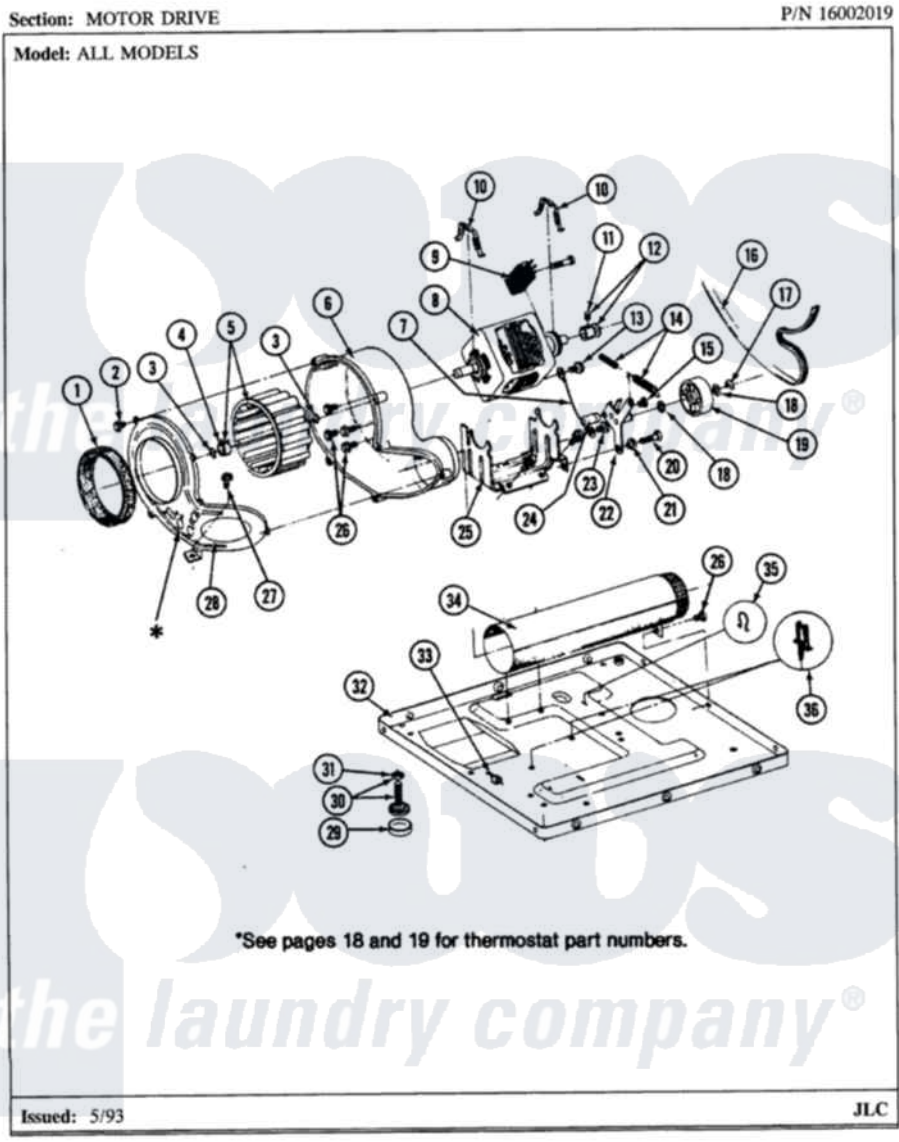

# Maytag LDE7500ADM 08 - MOTOR DRIVE (LDE7500ACM,ADM) & (LDG)

Maytag [Residential Maytag LDE7500ADM Dryer Parts](#) Parts Diagram 08 - MOTOR DRIVE (LDE7500ACM,ADM) & (LDG)

[Click on the part number to view part](#)

Item	Original Part Number	Replaced By	Status	Part Description
1	<a href="#">Y312901</a>			Seal, Housing Cover
2	Y312961	<a href="#">W10116751</a>		Screw
3	410233	<a href="#">9703438</a>		Ring-Retrn
4	<a href="#">312967</a>			Clamp, Blower Housing
5	<a href="#">Y303836</a>			Blower Wheel Assembly And Clamp
6	<a href="#">Y312893</a>			Housing, Blower
7	<a href="#">901220</a>			Ground Wire
8	Y303358	<a href="#">W10410999</a>		Motor-Drve
9	306207		Not Available	(PROD. No.303358-8 & No.303358-9)
"	Y303877		Not Available	SWITCH, MOTOR EXTERNAL START No.303358-2, No.303358-4, 303358-7
"	<a href="#">Y303879</a>			Switch, Motor External Start
10	<a href="#">Y015825</a>			Clip, Motor To Motor Support
11	<a href="#">Y053241</a>			Set Screw, Motor Pulley