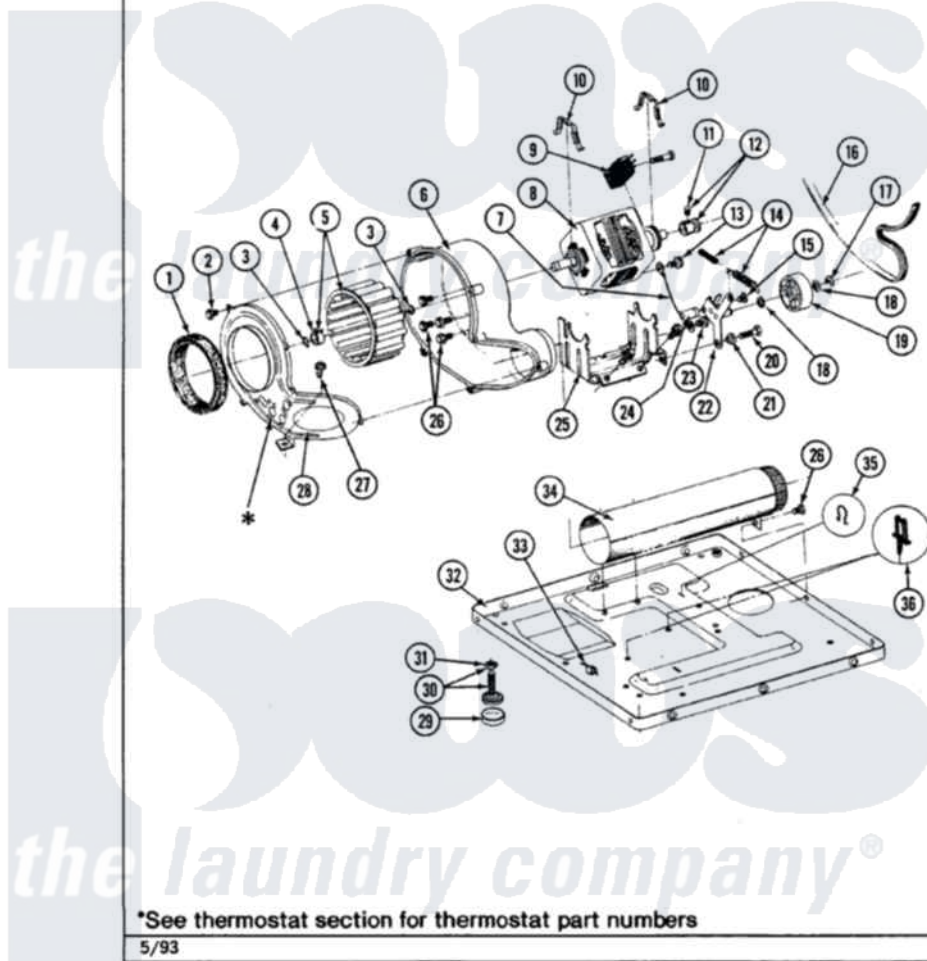

# Maytag LDE7500ADM 09 - MOTOR DRIVE (LDG7500AAL,AAW,ABL,ABW)

Section: MOTOR DRIVE

P/N 1600028

Models: ALL MODELS

5/93

Maytag [Residential Maytag LDE7500ADM Dryer Parts](#) Parts Diagram 09 - MOTOR DRIVE  
(LDG7500AAL,AAW,ABL,ABW)  
[Click on the part number to view part](#)

Item	Original Part Number	Replaced By	Status	Part Description
2	Y312961	<a href="#">W10116751</a>		Screw
3	410233	<a href="#">9703438</a>		Ring-Retrn
4	<a href="#">312967</a>			Clamp, Blower Housing
5	<a href="#">Y303836</a>			Blower Wheel Assembly And Clamp
6	<a href="#">Y312893</a>			Housing, Blower
7	<a href="#">901220</a>			Ground Wire
8	Y303358	<a href="#">W10410999</a>		Motor-Drive
9	306207		Not Available	(PROD. No.303358-8 & No.303358-9)
"	Y303877		Not Available	SWITCH, MOTOR EXTERNAL START No.303358-2, No.303358-4, 303358-7
"	<a href="#">Y303879</a>			Switch, Motor External Start
10	<a href="#">Y015825</a>			Clip, Motor To Motor Support
11	<a href="#">Y053241</a>			Set Screw, Motor Pulley
12	Y305185	<a href="#">6-3051850</a>		Pulley- MO