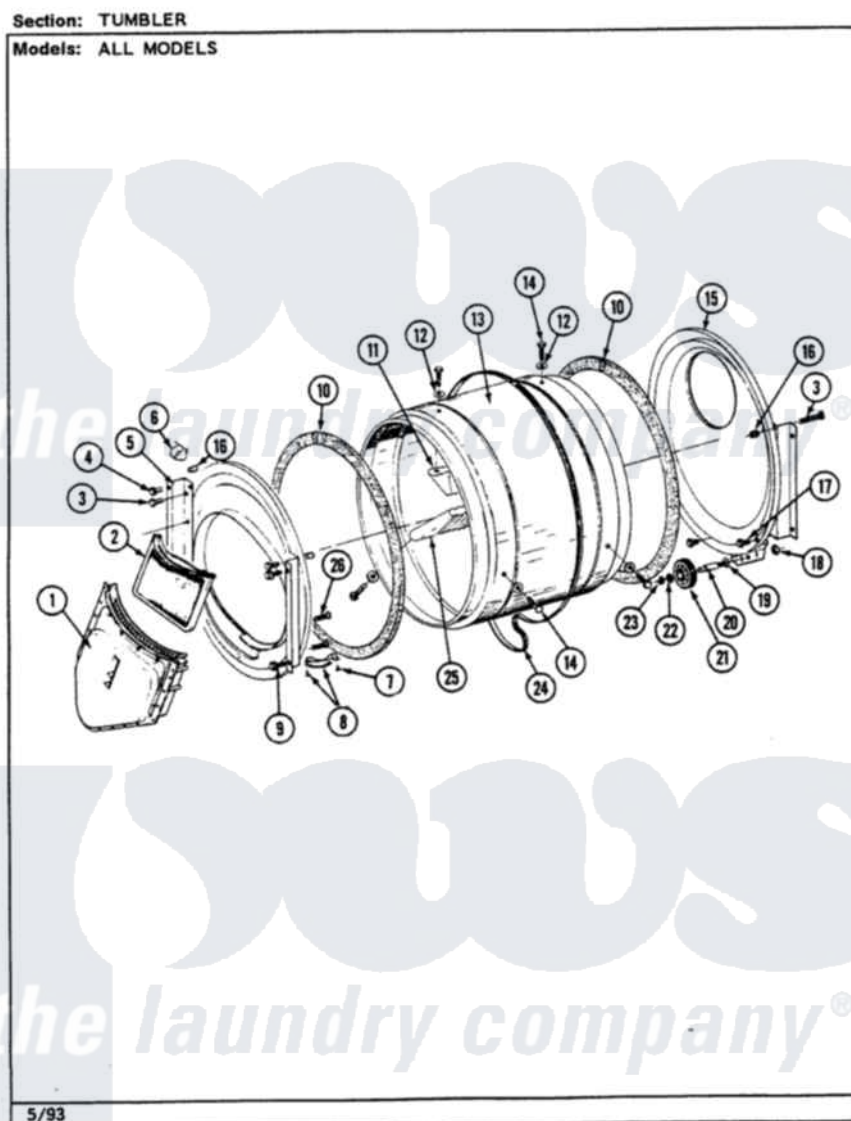

Maytag LDE7500ADM 11 - TUMBLER (LDE7500ACM,ADM) & (LDG)

Maytag [Residential Maytag LDE7500ADM Dryer Parts](#) Parts Diagram 11 - TUMBLER (LDE7500ACM,ADM) & (LDG)
Click on the part number to view part

Item	Original Part Number	Replaced By	Status	Part Description
1	Y307112	33001016		Outlet Duct Assembly
2	Y307107	33002970		Lint Filte
3	313764		Not Available	SCREW
4	Y313561			Screw----NA
5	307109	33001179		Front, Tumbler
6	Y310376			Clip, Door Switch Harness
7	210720			Rivet, Bearing To Tumbler Frmt
8	306508			Tumbler Bearing Kit ----W
9	Y310632	1163839		Screw
10	314820			Seal, Tumbler
11	314803	33001012		Baffle
12	314158			Washer, Baffle To Tumbler
13	314802		Not Available	TUMBLER W/OUT BAFFLES
14	Y310759			Screw, Tumbler Baffles
15	Y308544	33001178		Back, Tumbler
16	313915	31-3915		Tech Sheet

17	211294	90767	Screw, 8A X 3/8 HeX Washer Head Tapping
18	312538	33001443	Nut, Hex
19	Y313347	312535	Washer, Vault Mounting Brk.
20	Y312948	6-3129480	Shaft- Tumbler
21	Y303373	12001541	Drum Roller/Washer Assembly--W
22	312535		Washer, Vault Mounting Brk.
23	410233	9703438	Ring-Retrn
24	Y312959		Poly "V" Belt For Tumbler
25	314804	33001004	Baffle, Tall
26	Y314110	33002917	Screw, No.10-16