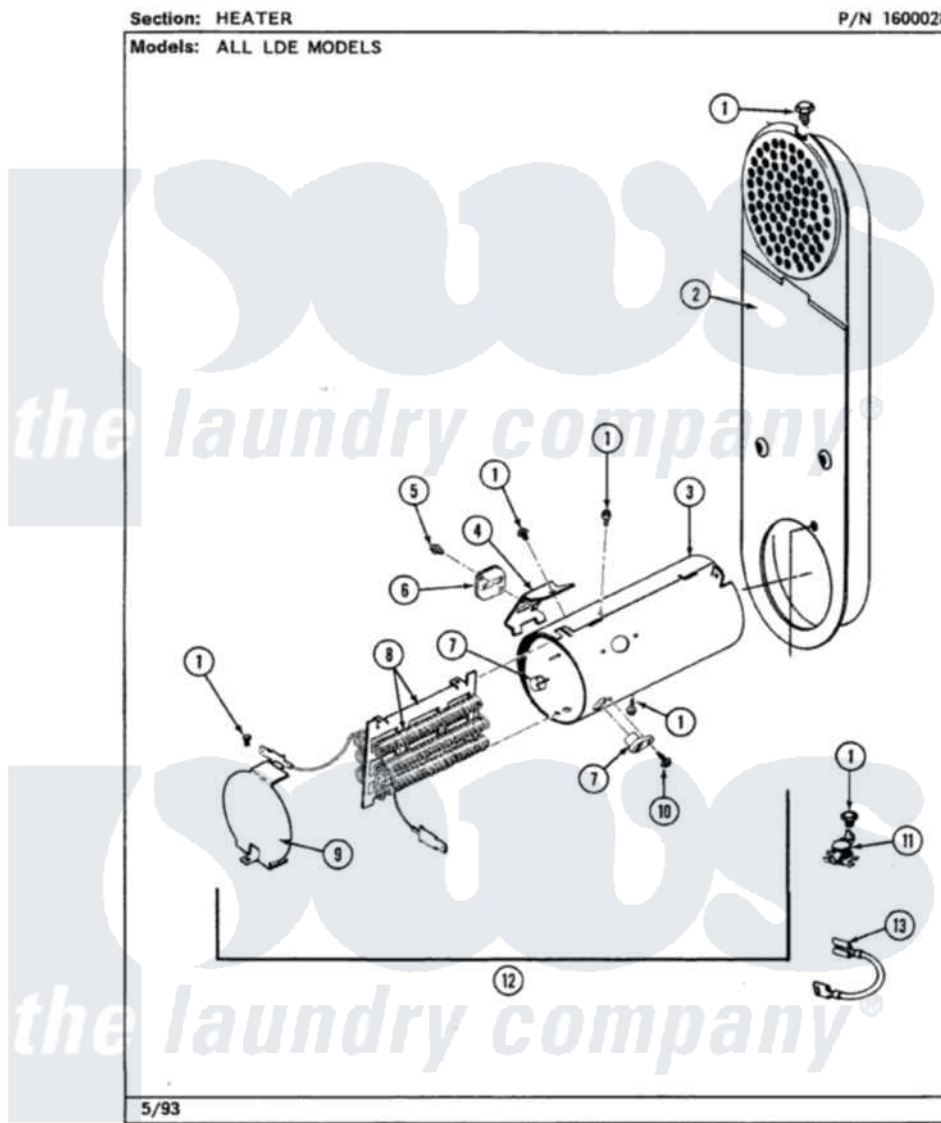

# Maytag LDE7500ADW 08 - HEATER (LDE7500ACL,ACW,ADL,ADW)

Maytag [Residential Maytag LDE7500ADW Dryer Parts](#) Parts Diagram 08 - HEATER (LDE7500ACL,ACW,ADL,ADW)  
Click on the part number to view part

Item	Original Part Number	Replaced By	Status	Part Description
1	211294	<a href="#">90767</a>		Screw, 8A X 3/8 HeX Washer Head Tapping
2	308503		Not Available	INLET DUCT ASSEMBLY
"	307120		Not Available	INLET DUCT ASSY.
3	<a href="#">314995</a>			Enclosure, Heater
4	<a href="#">315346</a>			Bracket, Thermal Fuse
5	314848	<a href="#">W10116760</a>		Screw
6	<a href="#">307473</a>			Fuse, Thermal
7	<a href="#">314998</a>			Insulator, Terminal
8	307184	<a href="#">Y308612</a>		Heater Sub-Assembly
9	<a href="#">314999</a>			Shield, Radiant
10	314554		Not Available	SCREW
11	<a href="#">308217</a>			Thermostat, Hi-Limit
12	<a href="#">307178</a>			Heater Assembly
13	<a href="#">Y307173</a>			Wire, Jumper