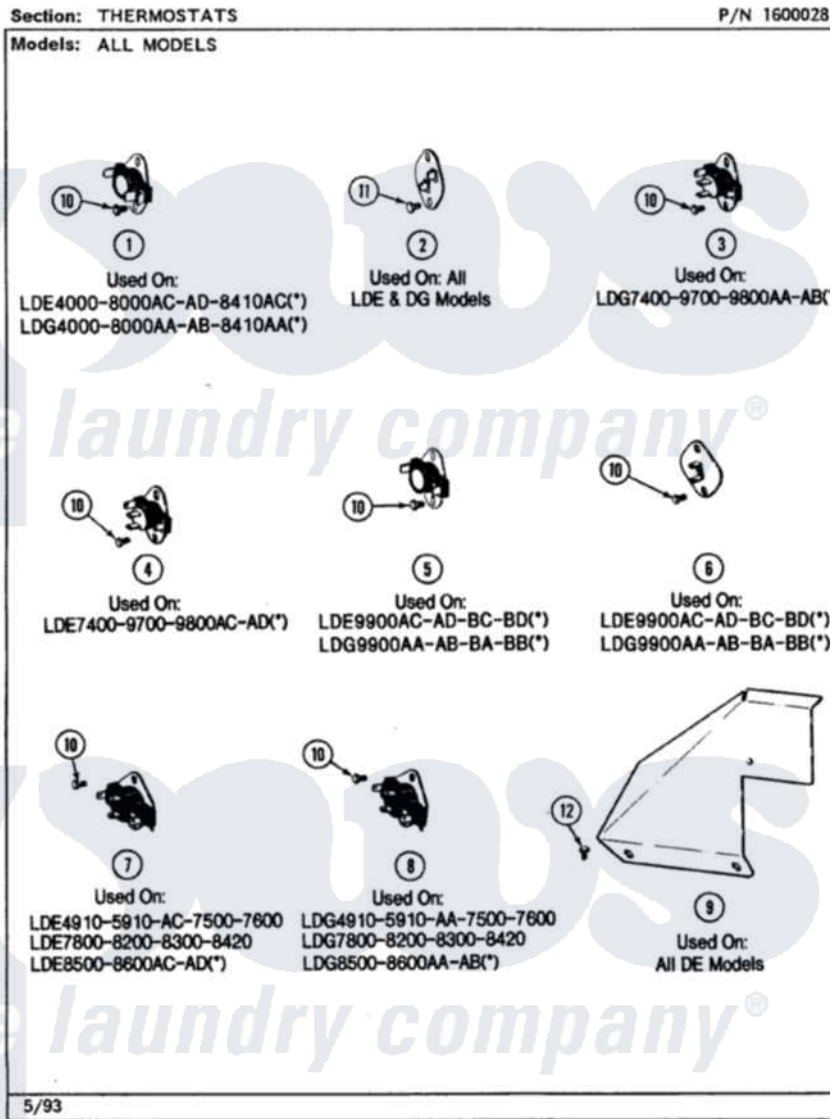

Maytag LDE7500ADW 13 - THERMOSTATS (LDE7500ACL,ACW,ADL,ADW)

Maytag [Residential Maytag LDE7500ADW Dryer Parts](#) Parts Diagram 13 - THERMOSTATS
(LDE7500ACL,ACW,ADL,ADW)
[Click on the part number to view part](#)

Item	Original Part Number	Replaced By	Status	Part Description
1	Y304475			Cycling Thermostat 140 Deg.
2	306604			Cut-Off, Thermal Part Not Used
4	306911			Thermostat, Multi-Temp
5	307200			Thermostat, Limit
6	307208			Thermistor, Temp. Control
7	307249			Thermostat, Multi-Temp
9	315122		Not Available	COVER, THERMOSTAT PART NOT USED (MDE ONLY)
10	211294	90767		Screw, 8A X 3/8 HeX Washer Head Tapping
11	314848	W10116760		Screw
12	Y310632	1163839		Screw