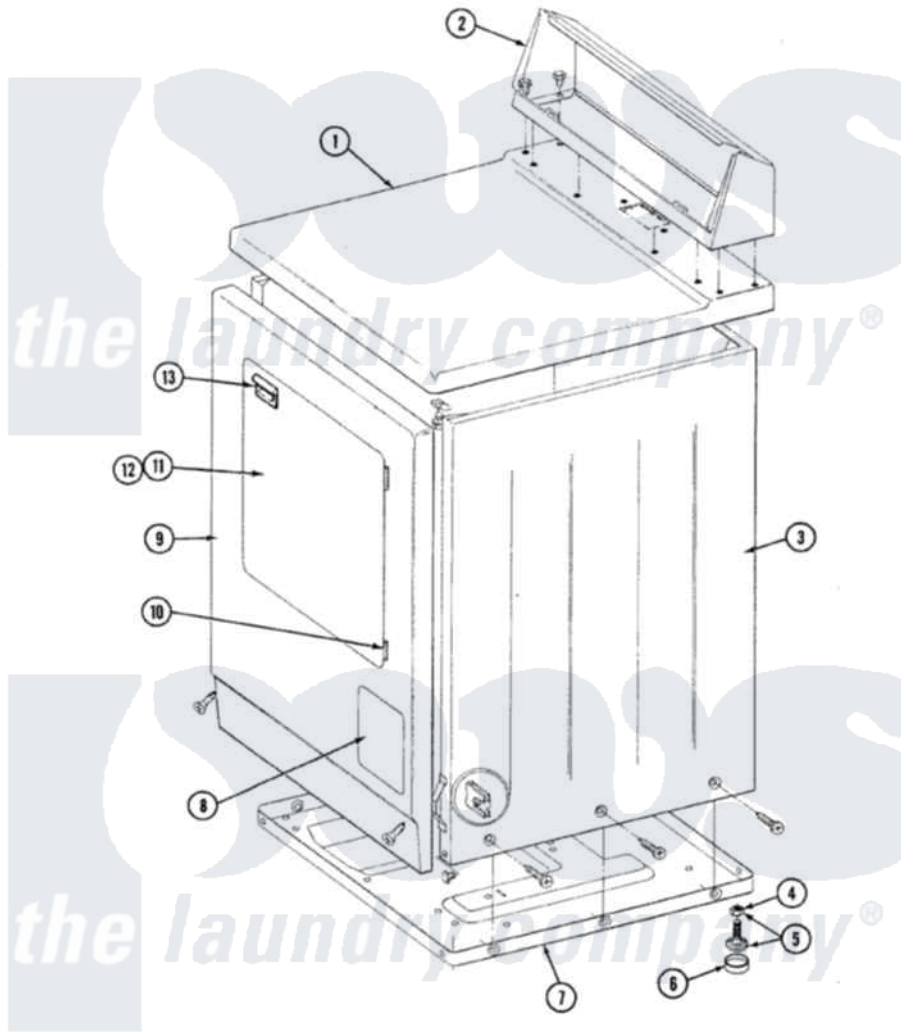

Maytag LDE7600 04 - FRONT VIEW

SECTION: FRONT VIEW
MODEL: DE-D6 MODELS

Issue Date: 6/90

56

Maytag [Residential Maytag LDE7600 Dryer Parts](#) Parts Diagram 04 - FRONT VIEW
Click on the part number to view part

Item	Original Part Number	Replaced By	Status	Part Description
1	307104L			Top Cover Assembly
"	204445			Screw And Fastener Assembly
2	Y313559			Screw
"	305193L			Console
3	307124L		Not Available	CABINET ASSY ALMOND
"	Y310632	1163839		Screw
4	Y052740	62739		Nut, Lock
5	Y305086			Adjustable Leg And Nut
6	Y314137			Foot, Rubber
7	Y303361		Not Available	BASE ASSY. (UPPER & LOWER)
9	308000L			Front Panel Assembly
10	307099	33001230		Hinge, Door
11	307111L	308061L		Door Assembly---NA
12	314966L		Not Available	DOOR PANEL ALMOND
13	314972			Handle Door ALM