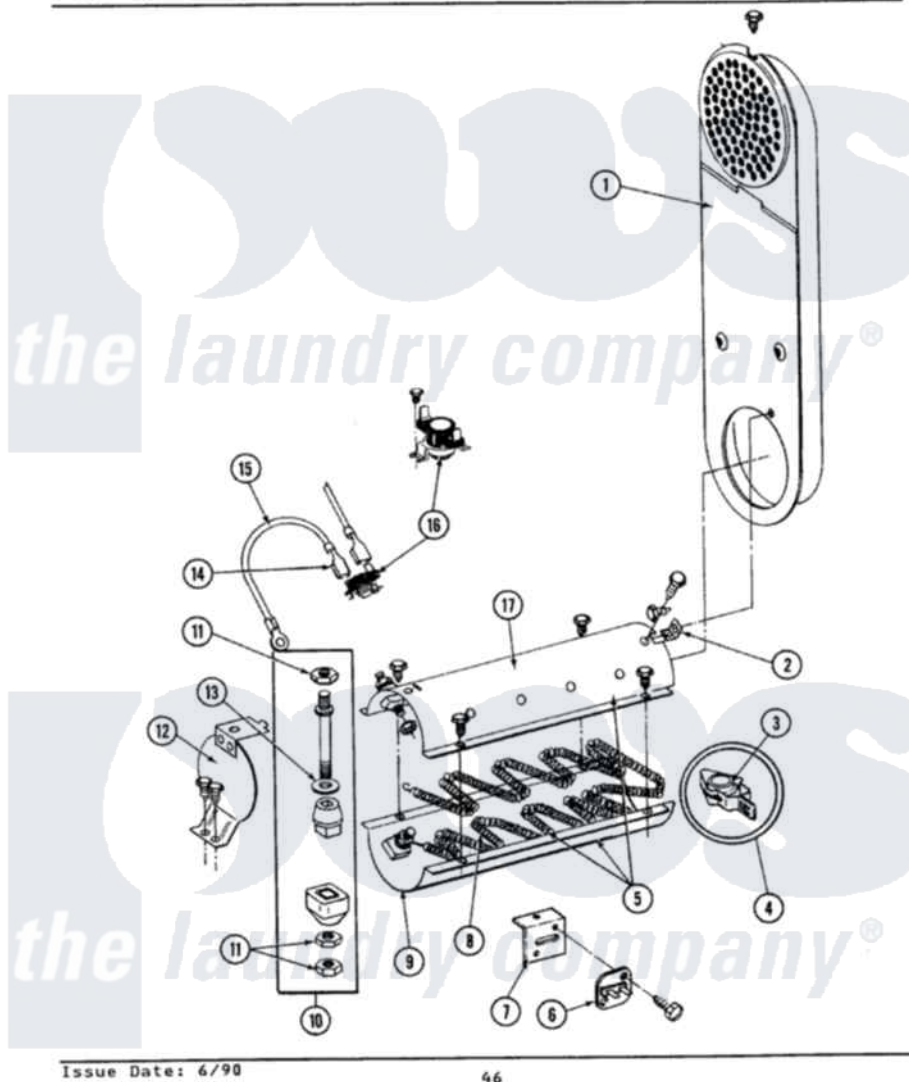

# Maytag LDE7600 05 - INLET DUCT & HEATER ASSEMBLY

SECTION: INLET DUCT & HEATER ASSEMBLY  
 MODEL: DE MODELS

Issue Date: 6/90

46

Maytag [Residential Maytag LDE7600 Dryer Parts](#) Parts Diagram 05 - INLET DUCT & HEATER ASSEMBLY  
 Click on the part number to view part

Item	Original Part Number	Replaced By	Status	Part Description
1	211294	<a href="#">90767</a>		Screw, 8A X 3/8 HeX Washer Head Tapping
"	307120		Not Available	INLET DUCT ASSY.
2	211294	<a href="#">90767</a>		Screw, 8A X 3/8 HeX Washer Head Tapping
"	<a href="#">Y312890</a>			Retainer, Heater Chamber
3	<a href="#">Y313270</a>			Insulator For Heater Elemen
4	<a href="#">Y303881</a>			Clip And Insulator Assembly
5	211294	<a href="#">90767</a>		Screw, 8A X 3/8 HeX Washer Head Tapping
"	<a href="#">Y303778</a>			Heater Assembly Complete
6	<a href="#">307473</a>			Fuse, Thermal
"	314848	<a href="#">W10116760</a>		Screw
7	315046			MOUNTING BRACKET
"	211294	<a href="#">90767</a>		Screw, 8A X 3/8 HeX Washer Head Tapping
8	<a href="#">Y313538</a>			Heater Element 240 Volt
9	<a href="#">Y313576</a>			Heater Chamber, Bottom

10	<a href="#">Y304596</a>		Terminal Insulator Assembly
11	311484	<a href="#">112432</a>	Nut
12	211294	<a href="#">90767</a>	Screw, 8A X 3/8 HeX Washer Head Tapping
"	304124		Not Available HEATER SHIELD
13	<a href="#">311093</a>		Washer, Terminal Connection
14	<a href="#">210745</a>		Wire Terminal
15	<a href="#">Y304693</a>		Jumper Wire
16	<a href="#">303396</a>		Thermostat, Hi-Limit
"	211294	<a href="#">90767</a>	Screw, 8A X 3/8 HeX Washer Head Tapping
"	<a href="#">303896</a>		Hi-Limit Thermostat-Canada
17	211294	<a href="#">90767</a>	Screw, 8A X 3/8 HeX Washer Head Tapping
"	Y313575		Not Available HEATER CHAMBER, TOP