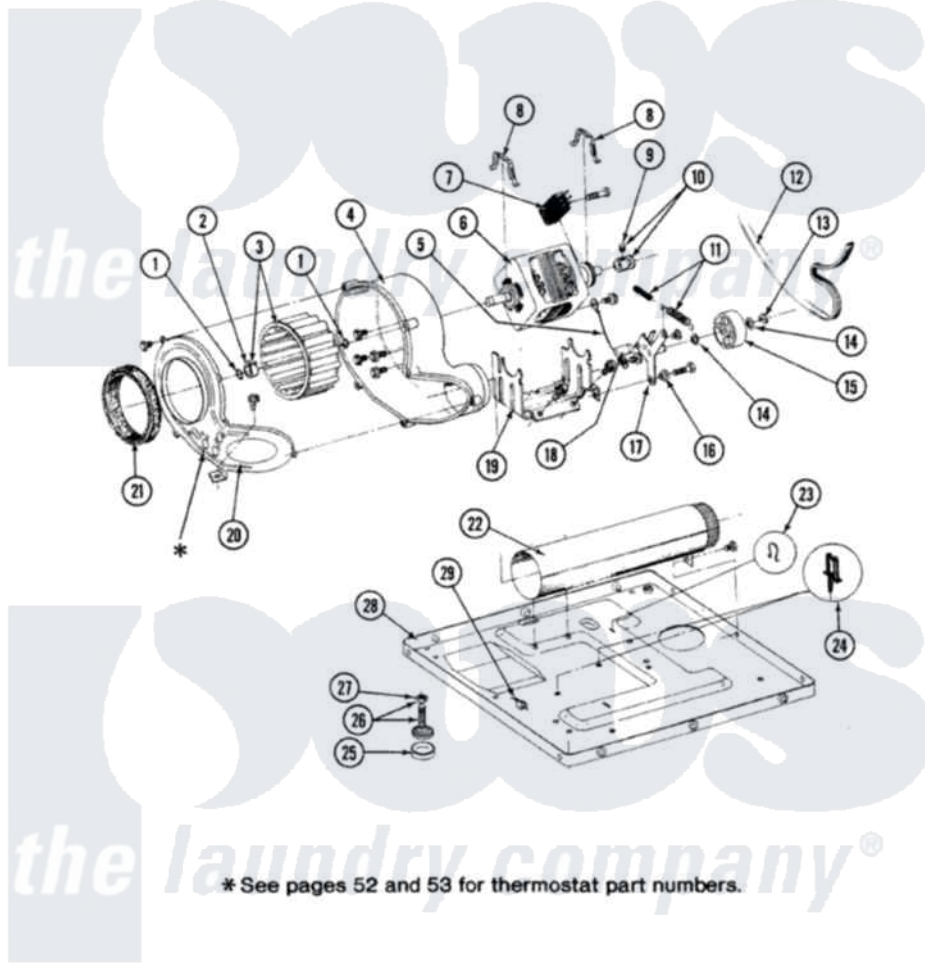

# Maytag LDE7600 09 - MOTOR, BLOWER, BASE FRAME & THERMOSTATS

SECTION: MOTOR, BLOWER, BASE FRAME & THERMOSTATS  
 MODEL: DG-DE MODELS

Issue Date: 6/90

50

Maytag [Residential Maytag LDE7600 Dryer Parts](#) Parts Diagram 09 - MOTOR, BLOWER, BASE FRAME & THERMOSTATS

[Click on the part number to view part](#)

Item	Original Part Number	Replaced By	Status	Part Description
1	410233	<a href="#">9703438</a>		Ring-Retrnr
2	<a href="#">312967</a>			Clamp, Blower Housing
3	<a href="#">Y303836</a>			Blower Wheel Assembly And Clamp
4	Y310632	<a href="#">1163839</a>		Screw
"	<a href="#">Y312893</a>			Housing, Blower
5	<a href="#">901220</a>			Ground Wire
"	211294	<a href="#">90767</a>		Screw, 8A X 3/8 HeX Washer Head Tapping
"	910343	<a href="#">488234</a>		Screw 8-32 X 1/4
6	Y303358	<a href="#">W10410999</a>		Motor-Drve
7	306207		Not Available	(PROD. No.303358-8 & No.303358-9)
"	Y303877		Not Available	SWITCH, MOTOR EXTERNAL START No.303358-2, No.303358-4, 303358-7
"	<a href="#">Y303879</a>			Switch, Motor External Start
8	<a href="#">Y015825</a>			Clip, Motor To Motor Support