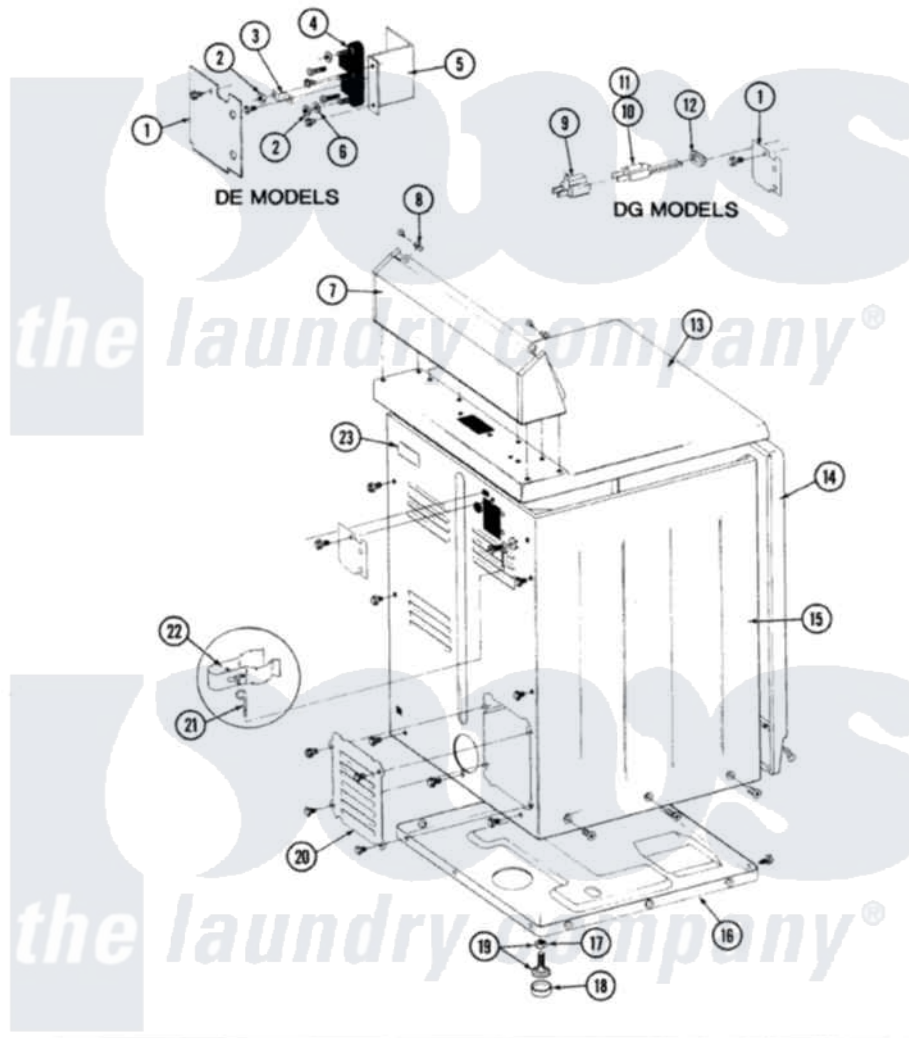

# Maytag LDE7600 10 - REAR VIEW

SECTION: REAR VIEW  
MODEL: DE-DG MODELS

Issue Date: 6/90

38

Maytag Residential Maytag LDE7600 Dryer Parts Parts Diagram 10 - REAR VIEW  
Click on the part number to view part

Item	Original Part Number	Replaced By	Status	Part Description
1	Y312905		Not Available	COVER, TERMINAL
"	<a href="#">Y313561</a>			Screw---NA
2	311484	<a href="#">112432</a>		Nut
3	Y311423	<a href="#">489483</a>		Screw 10-32 X 1/2
"	<a href="#">Y312184</a>			Strap, Grounding
4	Y312209	<a href="#">W10001200</a>		Screw
"	<a href="#">400008</a>			Block, Terminal
5	<a href="#">Y312904</a>			Bracket, Terminal Block
"	<a href="#">Y313561</a>			Screw---NA
"	Y310632	<a href="#">1163839</a>		Screw
6	<a href="#">Y311270</a>			Washer, Terminal Block
7	<a href="#">305193L</a>			Console
8	<a href="#">215075</a>			Fastener, Control Panel To Console
11	305168	<a href="#">33002916</a>		Power Cord, Canadian 240V
13	<a href="#">307104L</a>			Top Cover Assembly
14	<a href="#">308000L</a>			Front Panel Assembly

15	Y310632	<a href="#">1163839</a>	Screw
"	<a href="#">Y313561</a>		Screw---NA
"	307124L	Not Available	CABINET ASSY ALMOND
16	Y303361	Not Available	BASE ASSY. (UPPER & LOWER)
17	Y052740	<a href="#">62739</a>	Nut, Lock
18	<a href="#">Y314137</a>		Foot, Rubber
19	<a href="#">Y305086</a>		Adjustable Leg And Nut
20	Y312951	Not Available	ACCESS COVER, BACK
"	211294	<a href="#">90767</a>	Screw, 8A X 3/8 HeX Washer Head Tapping
"	<a href="#">Y313559</a>		Screw