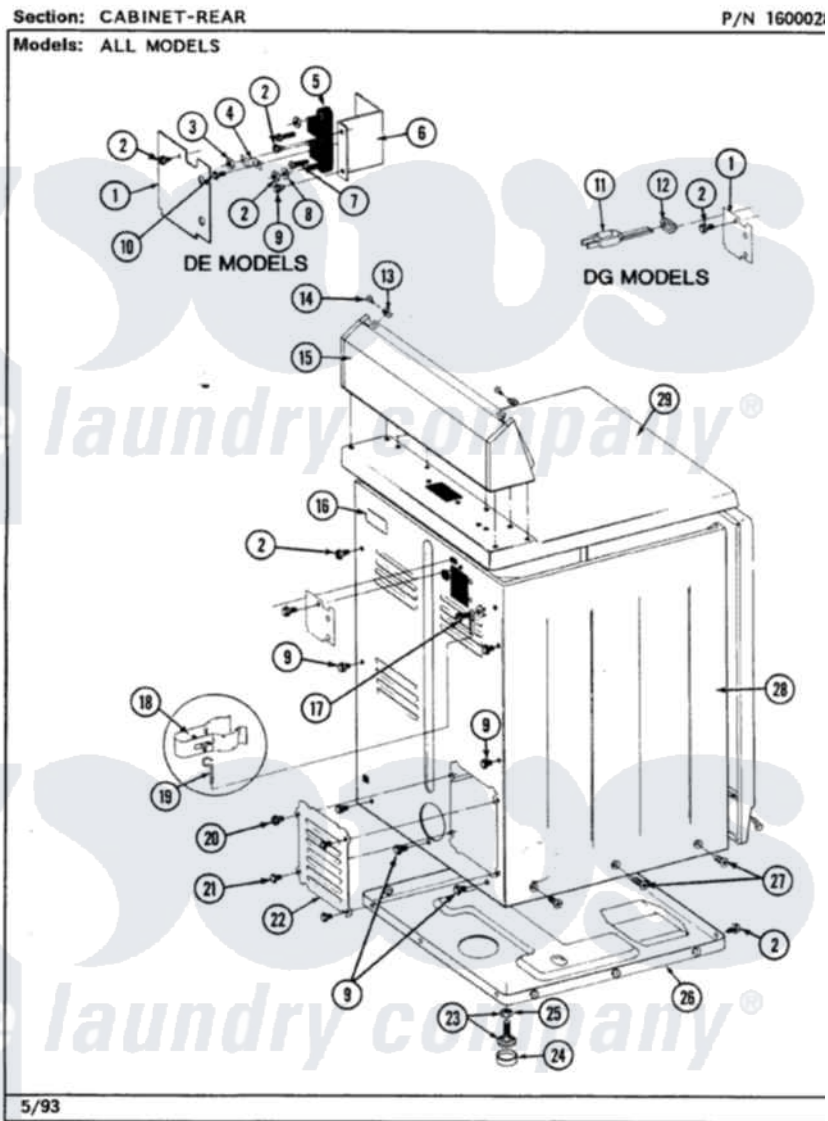

Maytag LDE7600ACL 02 - CABINET-REAR

Maytag [Residential Maytag LDE7600ACL Dryer Parts](#) Parts Diagram 02 - CABINET-REAR
Click on the part number to view part

Item	Original Part Number	Replaced By	Status	Part Description
1	Y312905		Not Available	COVER, TERMINAL
2	Y313561			Screw----NA
3	311484	112432		Nut
4	Y312184			Strap, Grounding
5	400008			Block, Terminal
6	Y312904			Bracket, Terminal Block
7	Y312209	W10001200		Screw
8	Y311270			Washer, Terminal Block
9	Y310632	1163839		Screw
10	Y311423	489483		Screw 10-32 X 1/2
13	215075			Fastener, Control Panel To Console
14	210932			Screw, No.8 X 9/16 Ctsk Note: Screw, Inlet Duct
15	305193L			Console
16	214519			LABEL, ELECTRICAL INSTR. PART NOT USED-GAS MODELS ONLY

17	303846	22003781	Screw, Ground Strap
20	Y313559		Screw
21	211294	90767	Screw, 8A X 3/8 HeX Washer Head Tapping
22	Y312951	Not Available	ACCESS COVER, BACK
23	Y305086		Adjustable Leg And Nut
24	Y314137		Foot, Rubber
25	Y052740	62739	Nut, Lock
26	Y303361	Not Available	BASE ASSY. (UPPER & LOWER)
27	213077	Not Available	CAP FOR TIMER KNOB
28	307124L	Not Available	CABINET ASSY ALMOND
29	307104L		Top Cover Assembly