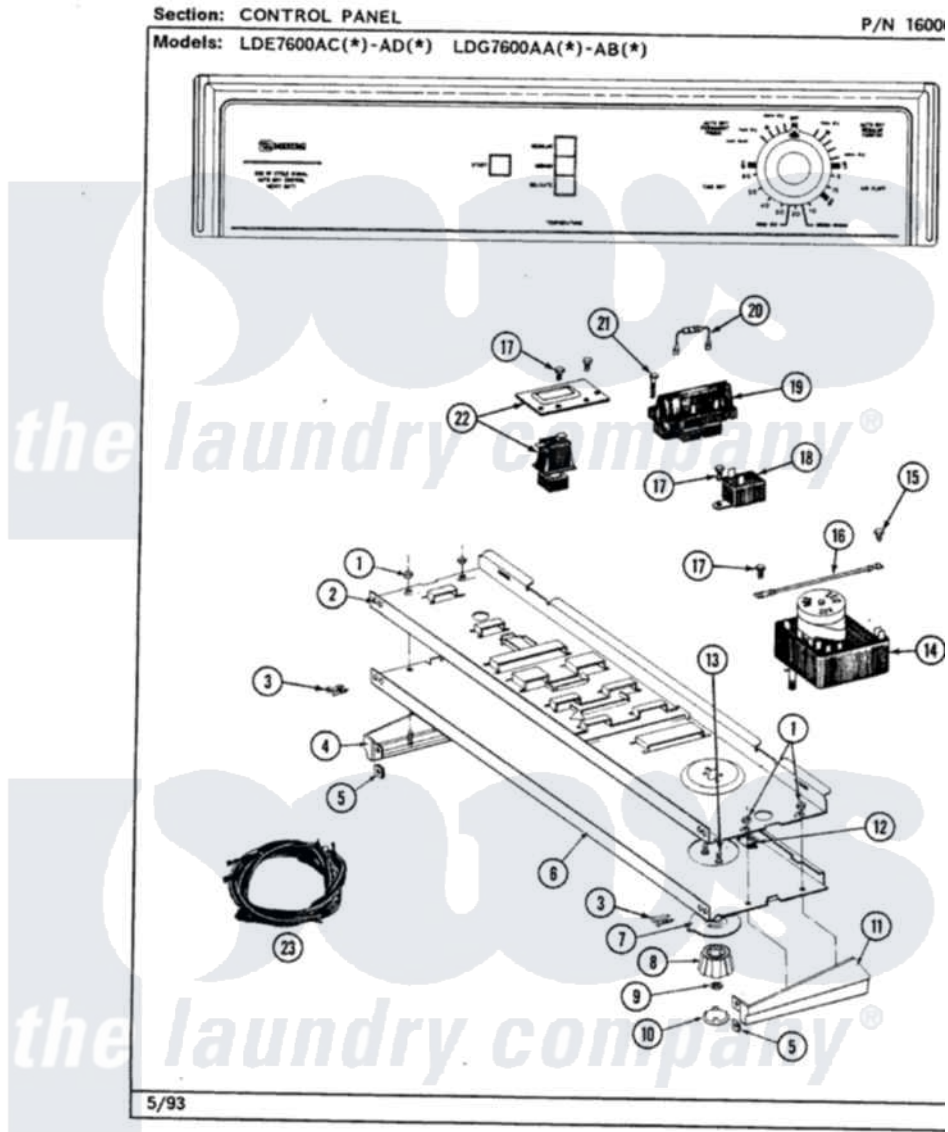

# Maytag LDE7600ACL 03 - CONTROL PANEL

Maytag Residential Maytag LDE7600ACL Dryer Parts Parts Diagram 03 - CONTROL PANEL  
 Click on the part number to view part

Item	Original Part Number	Replaced By	Status	Part Description
1	<a href="#">214872</a>			Palnut, End Cap Note: Nut, Lamp Holder
2	<a href="#">314184</a>			Back Up Plate
3	<a href="#">210932</a>			Screw, No.8 X 9/16 Ctsk Note: Screw, Inlet Duct
4	207215		Not Available	END CAP LH
5	<a href="#">214894</a>			Fastener, End Cap
6	<a href="#">308263</a>			Control Panel
7	<a href="#">315042</a>			Dial Skirt
8	<a href="#">315041</a>			Knob, Timer
9	<a href="#">312273</a>			Nut, Control Knob
10	215821		Not Available	CAP, KNOB
11	207216		Not Available	END CAP RH
12	<a href="#">214897</a>			Pad, Control Panel
13	315317	<a href="#">488234</a>		Screw 8-32 X 1/4
14	<a href="#">Y308218</a>			Timer RPR
15	211904	<a href="#">00767</a>		Screw, 8A X 3/8 HeX Washer

15	211294	<a href="#">30707</a>		Head Tapping
16	<a href="#">204807</a>			Ground Wire, Supp. Plte To Top Cover
17	211168	<a href="#">W10139210</a>		Screw, 8-18 X 5/16
18	305205	<a href="#">694419</a>		Mini-Buzzer
19	307304		Not Available	TEMP CONTROL SWITCH 3 BUTTON
20	<a href="#">306916</a>			Resistor, Med Temp Elec
21	213117	<a href="#">67006908</a>		Screw, Ice Rack
22	<a href="#">307305</a>			Switch Push To Start
23	308332		Not Available	WIRE HARNESS
24	16000327		Not Available	GUIDE, QUICK REF. - MAYTAG
"	315077	<a href="#">31-5077</a>		Ref Install
"	315091		Not Available	MANUAL, USE & CARE