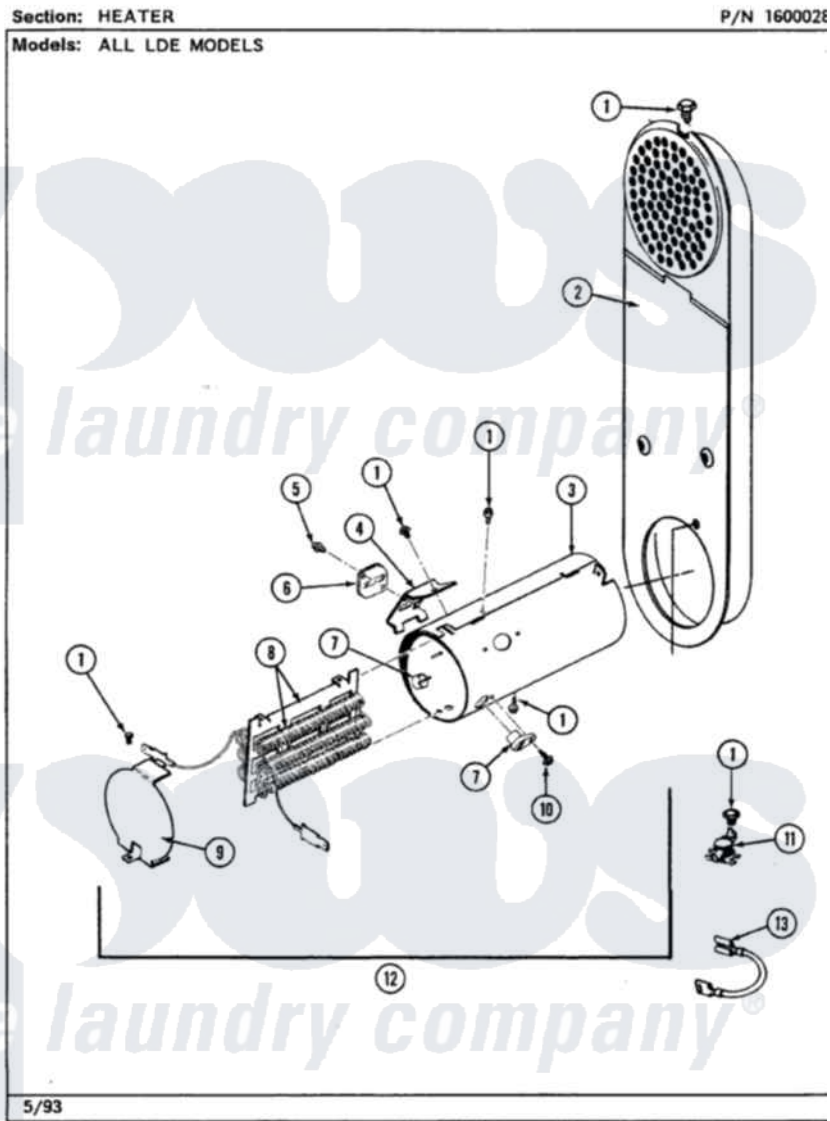

Maytag LDE7600ACL 05 - HEATER

Maytag [Residential Maytag LDE7600ACL Dryer Parts](#) Parts Diagram 05 - HEATER
Click on the part number to view part

Item	Original Part Number	Replaced By	Status	Part Description
1	211294	90767		Screw, 8A X 3/8 HeX Washer Head Tapping
2	308503		Not Available	INLET DUCT ASSEMBLY
"	307120		Not Available	INLET DUCT ASSY.
3	314995			Enclosure, Heater
4	315346			Bracket, Thermal Fuse
5	314848	W10116760		Screw
6	307473			Fuse, Thermal
7	314998			Insulator, Terminal
8	307184	Y308612		Heater Sub-Assembly
9	314999			Shield, Radiant
10	314554		Not Available	SCREW
11	303396			Thermostat, Hi-Limit
12	307178			Heater Assembly
13	Y307173			Wire, Jumper