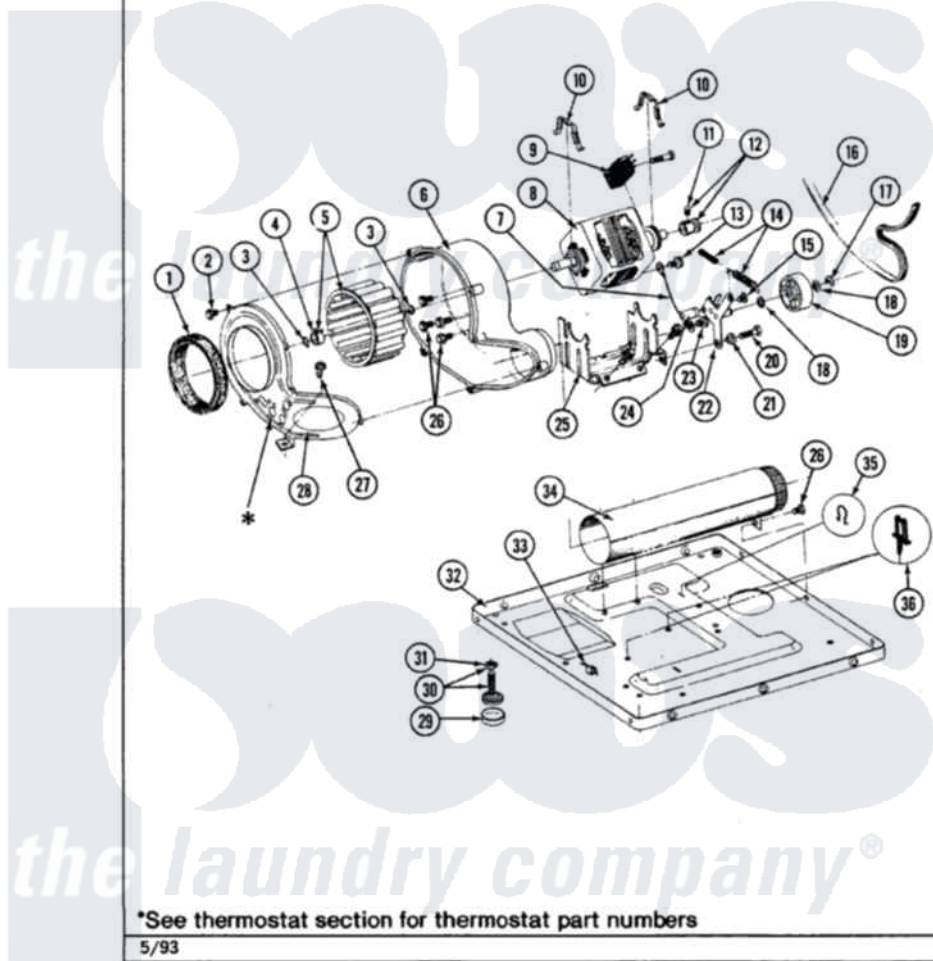

Maytag LDE7600ACL 06 - MOTOR DRIVE

Section: MOTOR DRIVE

P/N 1600028

Models: ALL MODELS

Maytag [Residential Maytag LDE7600ACL Dryer Parts](#) Parts Diagram 06 - MOTOR DRIVE

[Click on the part number to view part](#)

Item	Original Part Number	Replaced By	Status	Part Description
1	Y312901			Seal, Housing Cover
2	Y312961	W10116751		Screw
3	410233	9703438		Ring-Retrn
4	312967			Clamp, Blower Housing
5	Y303836			Blower Wheel Assembly And Clamp
6	Y312893			Housing, Blower
7	901220			Ground Wire
8	Y303358	W10410999		Motor-Drive
9	306207		Not Available	(PROD. No.303358-8 & No.303358-9)
"	Y303877		Not Available	SWITCH, MOTOR EXTERNAL START No.303358-2, No.303358-4, 303358-7
"	Y303879			Switch, Motor External Start
10	Y015825			Clip, Motor To Motor Support
11	Y053241			Set Screw, Motor Pulley
12	Y305185	6-3051850		Pulley- MO

13	910343	488234	Screw 8-32 X 1/4
14	Y303945		IDLER SPRING ASSY. W/PLUG
15	Y312961	W10116751	Screw
16	Y312959		Poly "V" Belt For Tumbler
17	312958	354987	Ring, Retaining
18	Y312527		Washer, Idler Shaft
19	Y303705	6-3037050	Pulley- ID
20	Y014874		Screw, Idler Arm And Sleeve
21	Y312894	315772	Sleeve, Idler Arm
22	Y303363	6-3033630	Idler Arm
23	211294	90767	Screw, 8A X 3/8 HeX Washer Head Tapping
24	Y313582	W10116756	Spacer
25	312897		Not Available
26	Y310632	1163839	Screw
27	Y313561		Screw----NA
28	314846		Cover, Blower Housing
29	Y314137		Foot, Rubber
30	Y305086		Adjustable Leg And Nut
31	Y052740	62739	Nut, Lock
32	Y303361		Not Available
33	Y310376		Clip, Door Switch Harness
34	Y303442		EXHAUST DUCT ASSEMBLY
35	410490		Spring, Retainer Wire Harness
36	Y313262	W10116752	Retainer-