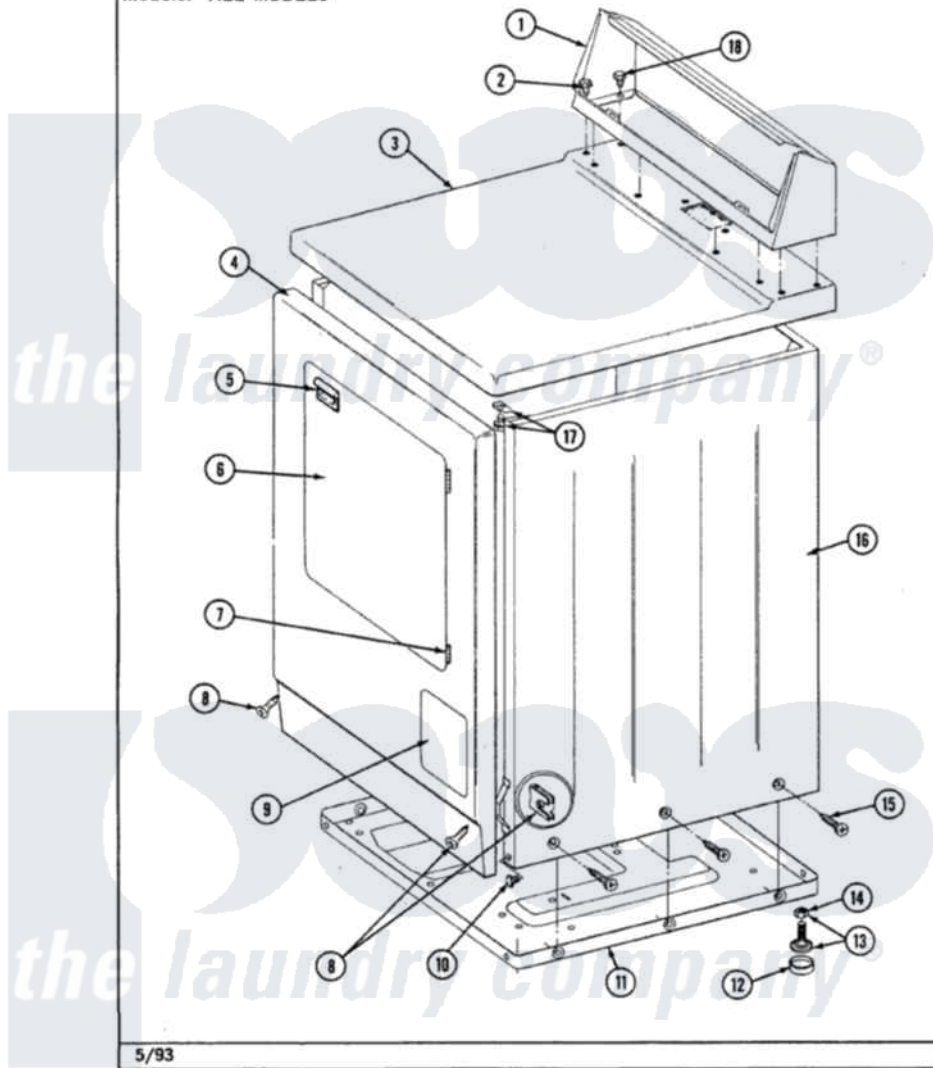

Maytag LDE7600ACW 01 - CABINET-FRONT

Section: CABINET-FRONT

P/N 1600028

Models: ALL MODELS

5/93

Maytag Residential Maytag LDE7600ACW Dryer Parts Parts Diagram 01 - CABINET-FRONT

Click on the part number to view part

Item	Original Part Number	Replaced By	Status	Part Description
1	Y305193			Console
2	Y313559			Screw
3	307104			Top Cover Assembly
4	308000			Panel, Front
5	314946			Handle White
6	314966			Panel, Outer
"	Y307111		Not Available	DOOR ASSY. COMPLETE (WHT)
7	307099	33001230		Hinge, Door
8	204439			Screw And Fstner Assembly
9	302542		Not Available	PART NOT USED. (DG ONLY)
10	Y310632	1163839		Screw
11	Y303361		Not Available	BASE ASSY. (UPPER & LOWER)
12	Y314137			Foot, Rubber
13	Y305086			Adjustable Leg And Nut
14	Y052740	62739		Nut, Lock

15	213007		Xfor Cabinet See Cabinet, Back
16	307124		Cabinet
17	204445		Screw And Fastener Assembly
18	211294	90767	Screw, 8A X 3/8 HeX Washer Head Tapping