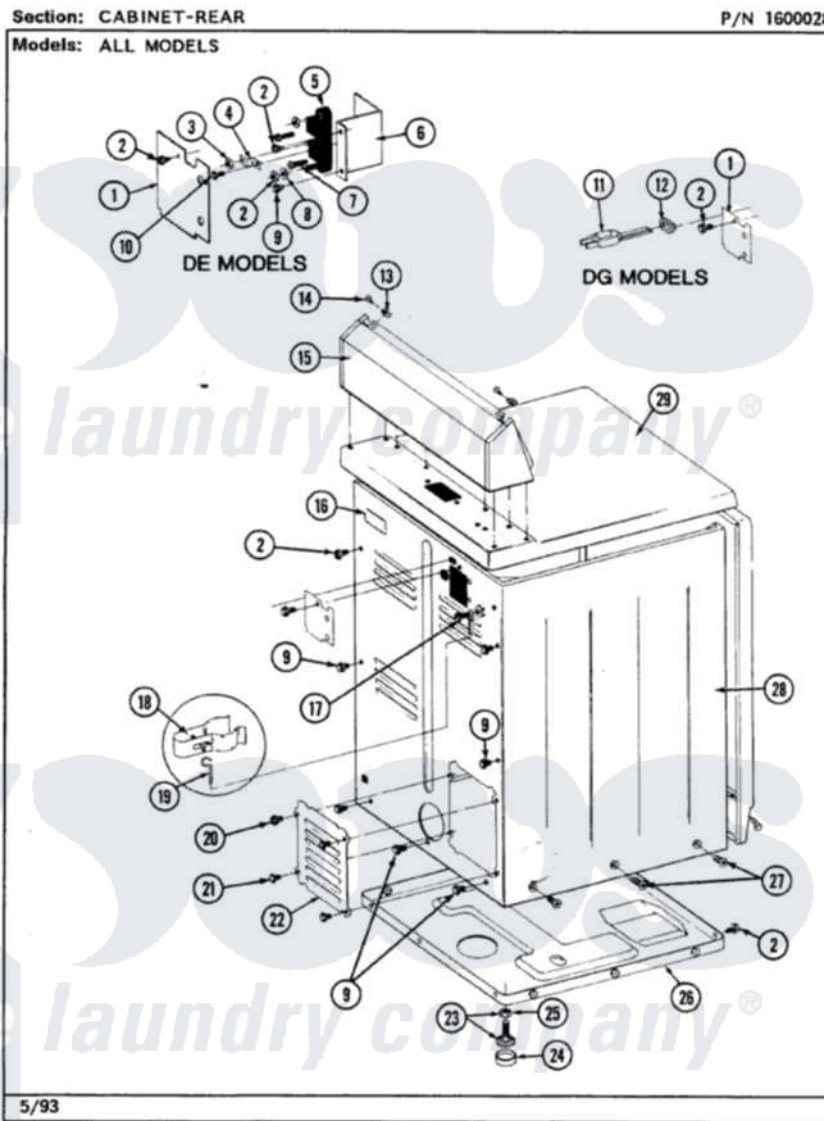

# Maytag LDE7600ACW 02 - CABINET-REAR

Maytag [Residential Maytag LDE7600ACW Dryer Parts](#) Parts Diagram 02 - CABINET-REAR  
Click on the part number to view part

Item	Original Part Number	Replaced By	Status	Part Description
1	Y312905		Not Available	COVER, TERMINAL
2	<a href="#">Y313561</a>			Screw---NA
3	311484	<a href="#">112432</a>		Nut
4	<a href="#">Y312184</a>			Strap, Grounding
5	<a href="#">400008</a>			Block, Terminal
6	<a href="#">Y312904</a>			Bracket, Terminal Block
7	Y312209	<a href="#">W10001200</a>		Screw
8	<a href="#">Y311270</a>			Washer, Terminal Block
9	Y310632	<a href="#">1163839</a>		Screw
10	Y311423	<a href="#">489483</a>		Screw 10-32 X 1/2
13	<a href="#">215075</a>			Fastener, Control Panel To Console
14	<a href="#">210932</a>			Screw, No.8 X 9/16 Ctsk Note: Screw, Inlet Duct
15	<a href="#">Y305193</a>			Console
16	214519			LABEL, ELECTRICAL INSTR. PART NOT USED-GAS MODELS ONLY

17	303846	<a href="#">22003781</a>	Screw, Ground Strap
20	<a href="#">Y313559</a>		Screw
21	211294	<a href="#">90767</a>	Screw, 8A X 3/8 HeX Washer Head Tapping
22	Y312951	Not Available	ACCESS COVER, BACK
23	<a href="#">Y305086</a>		Adjustable Leg And Nut
24	<a href="#">Y314137</a>		Foot, Rubber
25	Y052740	<a href="#">62739</a>	Nut, Lock
26	Y303361	Not Available	BASE ASSY. (UPPER & LOWER)
27	213077	Not Available	CAP FOR TIMER KNOB
28	<a href="#">307124</a>		Cabinet
29	<a href="#">307104</a>		Top Cover Assembly