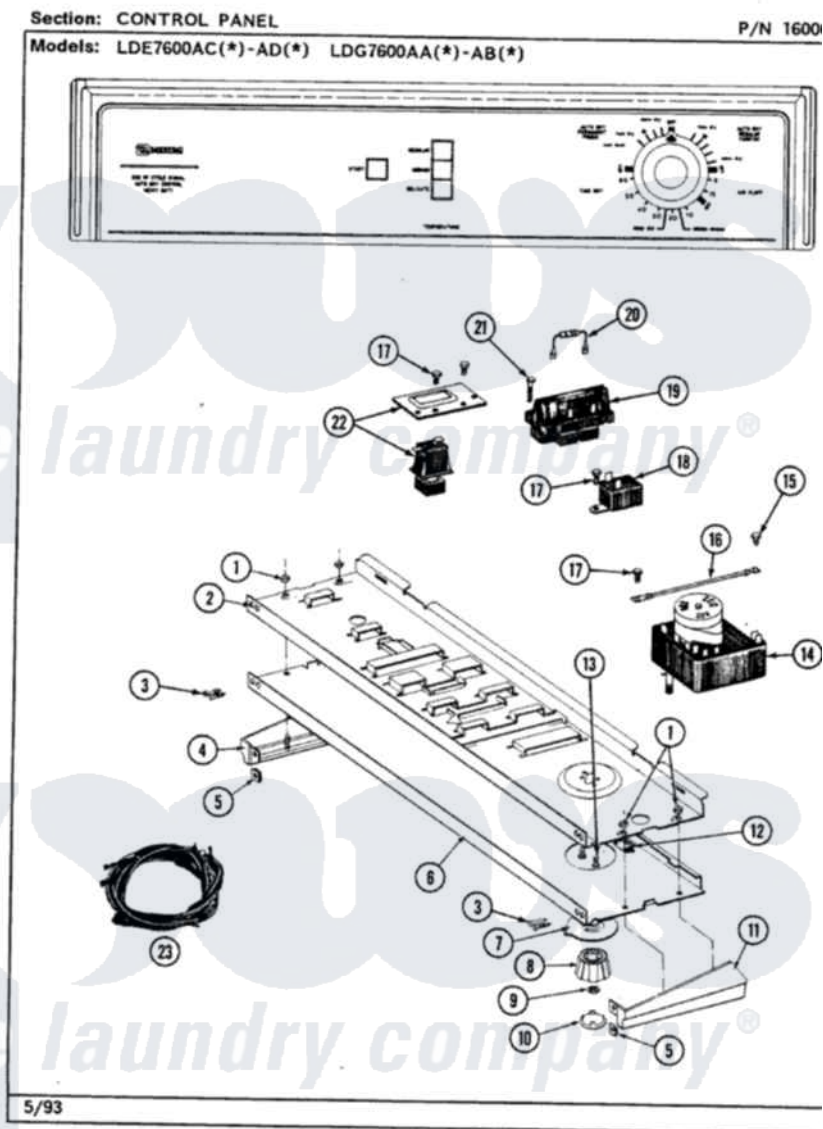

Maytag LDE7600ACW 03 - CONTROL PANEL

Maytag Residential Maytag LDE7600ACW Dryer Parts Parts Diagram 03 - CONTROL PANEL
 Click on the part number to view part

Item	Original Part Number	Replaced By	Status	Part Description
1	214872			Palnut, End Cap Note: Nut, Lamp Holder
2	314184			Back Up Plate
3	210932			Screw, No.8 X 9/16 Ctsk Note: Screw, Inlet Duct
4	207215		Not Available	END CAP LH
5	214894			Fastener, End Cap
6	308263			Control Panel
7	315042			Dial Skirt
8	315041			Knob, Timer
9	312273			Nut, Control Knob
10	215821		Not Available	CAP, KNOB
11	207216		Not Available	END CAP RH
12	214897			Pad, Control Panel
13	315317	488234		Screw 8-32 X 1/4
14	Y308218			Timer RPR
15	211904	00767		Screw, 8A X 3/8 HeX Washer

15	211294	30707		Head Tapping
16	204807			Ground Wire, Supp. Plte To Top Cover
17	211168	W10139210		Screw, 8-18 X 5/16
18	305205	694419		Mini-Buzzer
19	307304		Not Available	TEMP CONTROL SWITCH 3 BUTTON
20	306916			Resistor, Med Temp Elec
21	213117	67006908		Screw, Ice Rack
22	307305			Switch Push To Start
23	308332		Not Available	WIRE HARNESS
24	16000327		Not Available	GUIDE, QUICK REF. - MAYTAG
"	315077	31-5077		Ref Install
"	315091		Not Available	MANUAL, USE & CARE