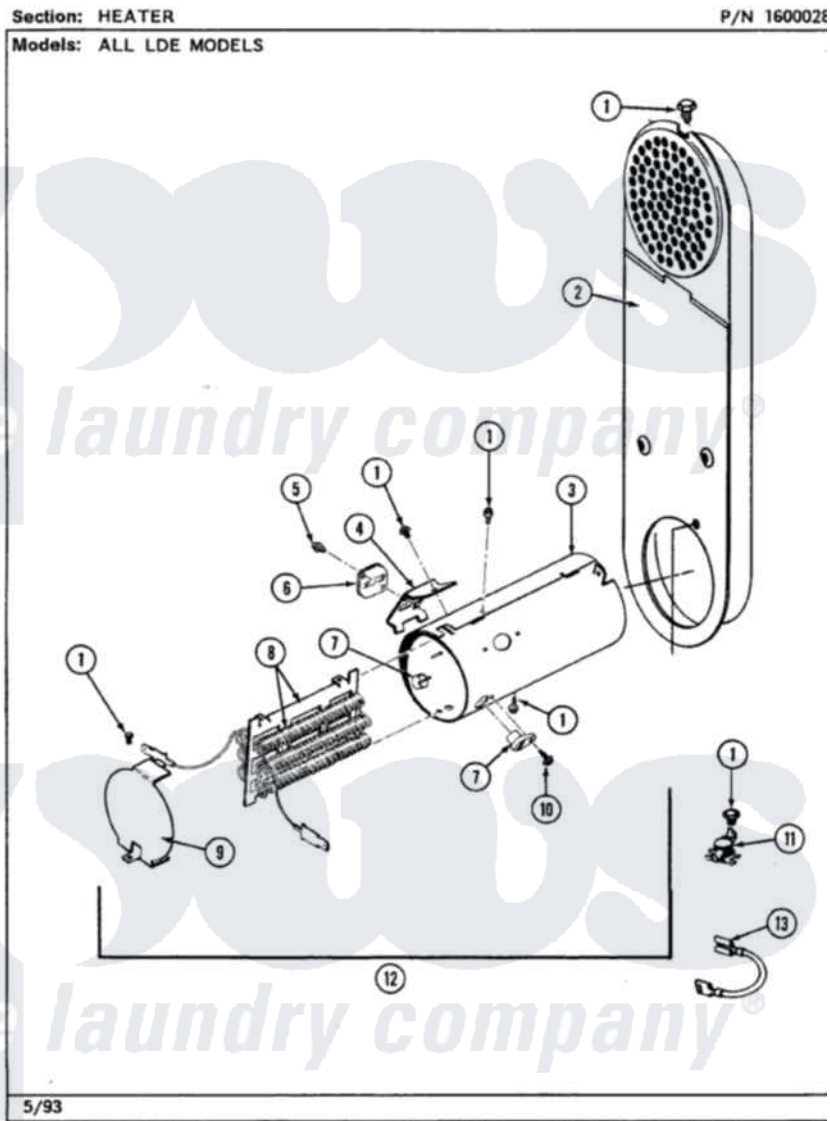

# Maytag LDE7600ACW 05 - HEATER

Maytag [Residential Maytag LDE7600ACW Dryer Parts](#) Parts Diagram 05 - HEATER  
Click on the part number to view part

Item	Original Part Number	Replaced By	Status	Part Description
1	211294	<a href="#">90767</a>		Screw, 8A X 3/8 HeX Washer Head Tapping
2	308503		Not Available	INLET DUCT ASSEMBLY
"	307120		Not Available	INLET DUCT ASSY.
3	<a href="#">314995</a>			Enclosure, Heater
4	<a href="#">315346</a>			Bracket, Thermal Fuse
5	314848	<a href="#">W10116760</a>		Screw
6	<a href="#">307473</a>			Fuse, Thermal
7	<a href="#">314998</a>			Insulator, Terminal
8	307184	<a href="#">Y308612</a>		Heater Sub-Assembly
9	<a href="#">314999</a>			Shield, Radiant
10	314554		Not Available	SCREW
11	<a href="#">303396</a>			Thermostat, Hi-Limit
12	<a href="#">307178</a>			Heater Assembly
13	<a href="#">Y307173</a>			Wire, Jumper