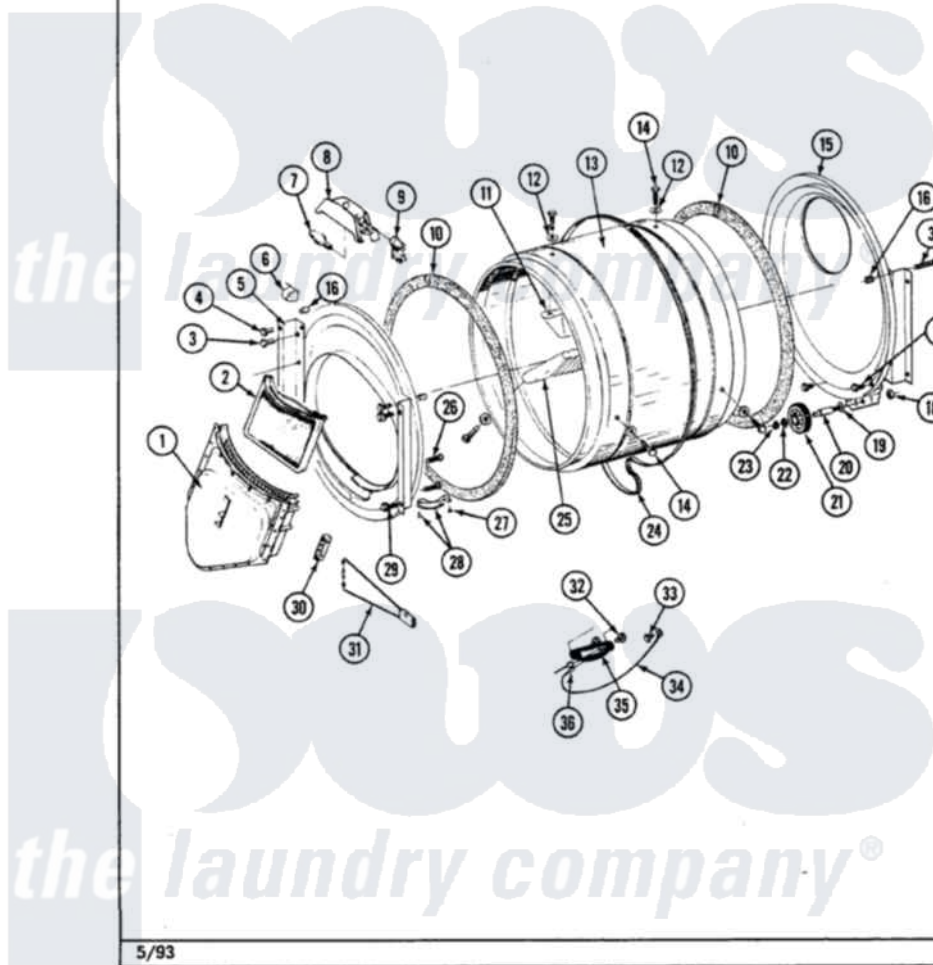

# Maytag LDE7600ACW 08 - TUMBLER

Section: TUMBLER  
Models: ALL MODELS

P/N 1600028

Maytag Residential Maytag LDE7600ACW Dryer Parts Parts Diagram 08 - TUMBLER  
Click on the part number to view part

| Item | Original Part Number    | Replaced By              | Status        | Part Description                        |
|------|-------------------------|--------------------------|---------------|---|
| 1    | Y307112                 | <a href="#">33001016</a> |               | Outlet Duct Assembly                    |
| 2    | Y307107                 | <a href="#">33002970</a> |               | Lint Filte                              |
| 3    | 313764                  |                          | Not Available | SCREW                                   |
| 4    | <a href="#">Y313561</a> |                          |               | Screw----NA                             |
| 5    | 307109                  | <a href="#">33001179</a> |               | Front, Tumbler                          |
| 6    | <a href="#">Y310376</a> |                          |               | Clip, Door Switch Harness               |
| 10   | <a href="#">314820</a>  |                          |               | Seal, Tumbler                           |
| 11   | 314803                  | <a href="#">33001012</a> |               | Baffle                                  |
| 12   | <a href="#">314158</a>  |                          |               | Washer, Baffle To Tumbler               |
| 13   | 306663                  |                          | Not Available | TUMBLER W/BAFFLES                       |
| "    | 314802                  |                          | Not Available | TUMBLER W/OUT BAFFLES                   |
| 14   | <a href="#">Y310759</a> |                          |               | Screw, Tumbler Baffles                  |
| 15   | Y308544                 | <a href="#">33001178</a> |               | Back, Tumbler                           |
| "    | Y307114                 | <a href="#">33001178</a> |               | Back, Tumbler                           |
| 16   | 313915                  | <a href="#">31-3915</a>  |               | Tech Sheet                              |
| 17   | 211294                  | <a href="#">90767</a>    |               | Screw, 8A X 3/8 HeX Washer Head Tapping |