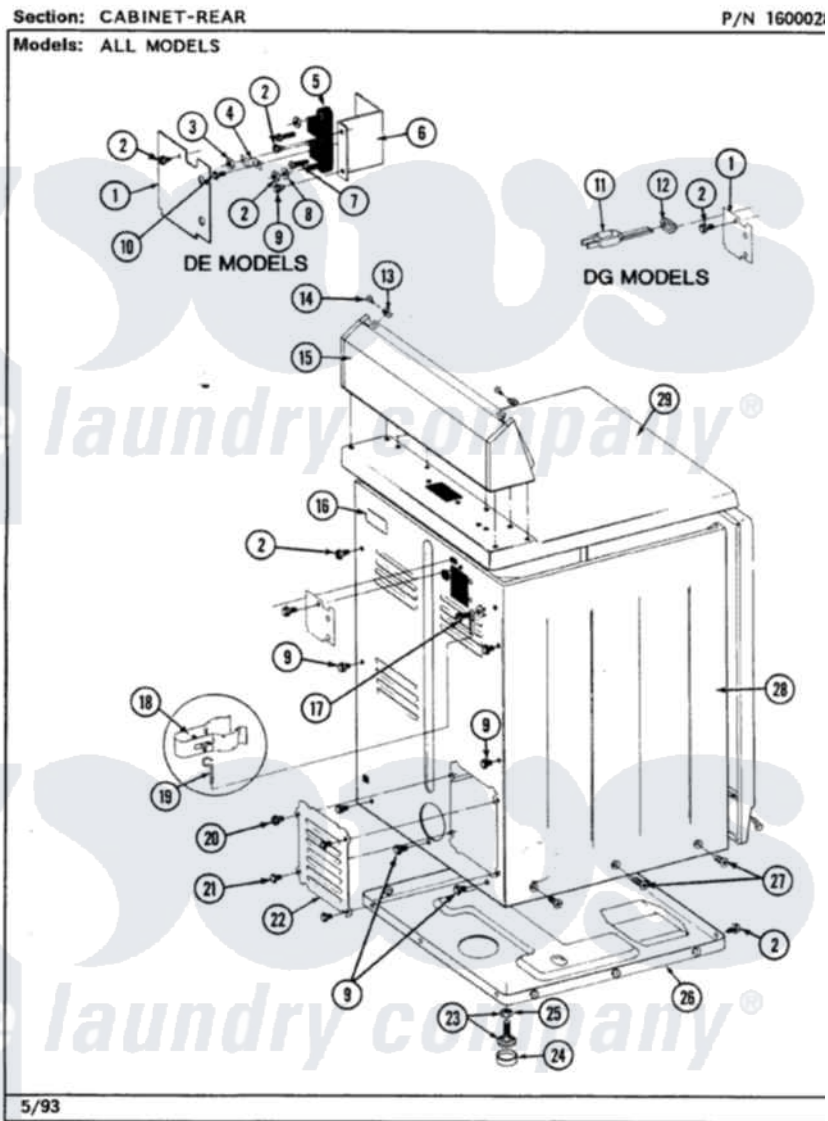

# Maytag LDE7600ADL 02 - CABINET-REAR

Maytag Residential Maytag LDE7600ADL Dryer Parts Parts Diagram 02 - CABINET-REAR  
Click on the part number to view part

Item	Original Part Number	Replaced By	Status	Part Description
1	Y312905		Not Available	COVER, TERMINAL
2	<a href="#">Y313561</a>			Screw----NA
3	311484	<a href="#">112432</a>		Nut
4	<a href="#">Y312184</a>			Strap, Grounding
5	<a href="#">400008</a>			Block, Terminal
6	<a href="#">Y312904</a>			Bracket, Terminal Block
7	Y312209	<a href="#">W10001200</a>		Screw
8	<a href="#">Y311270</a>			Washer, Terminal Block
9	Y310632	<a href="#">1163839</a>		Screw
10	Y311423	<a href="#">489483</a>		Screw 10-32 X 1/2
11	305168	<a href="#">33002916</a>		Power Cord, Canadian 240V
13	<a href="#">215075</a>			Fastener, Control Panel To Console
14	<a href="#">210932</a>			Screw, No.8 X 9/16 Ctsk Note: Screw, Inlet Duct
15	<a href="#">305193L</a>			Console LABEL, ELECTRICAL INSTR.

16	214519		PART NOT USED-GAS MODELS ONLY
17	303846	<a href="#">22003781</a>	Screw, Ground Strap
20	<a href="#">Y313559</a>		Screw
21	211294	<a href="#">90767</a>	Screw, 8A X 3/8 HeX Washer Head Tapping
22	Y312951	Not Available	ACCESS COVER, BACK
23	<a href="#">Y305086</a>		Adjustable Leg And Nut
24	<a href="#">Y314137</a>		Foot, Rubber
25	Y052740	<a href="#">62739</a>	Nut, Lock
26	Y303361	Not Available	BASE ASSY. (UPPER & LOWER)
27	213077	Not Available	CAP FOR TIMER KNOB
28	307124L	Not Available	CABINET ASSY ALMOND
29	<a href="#">307104L</a>		Top Cover Assembly