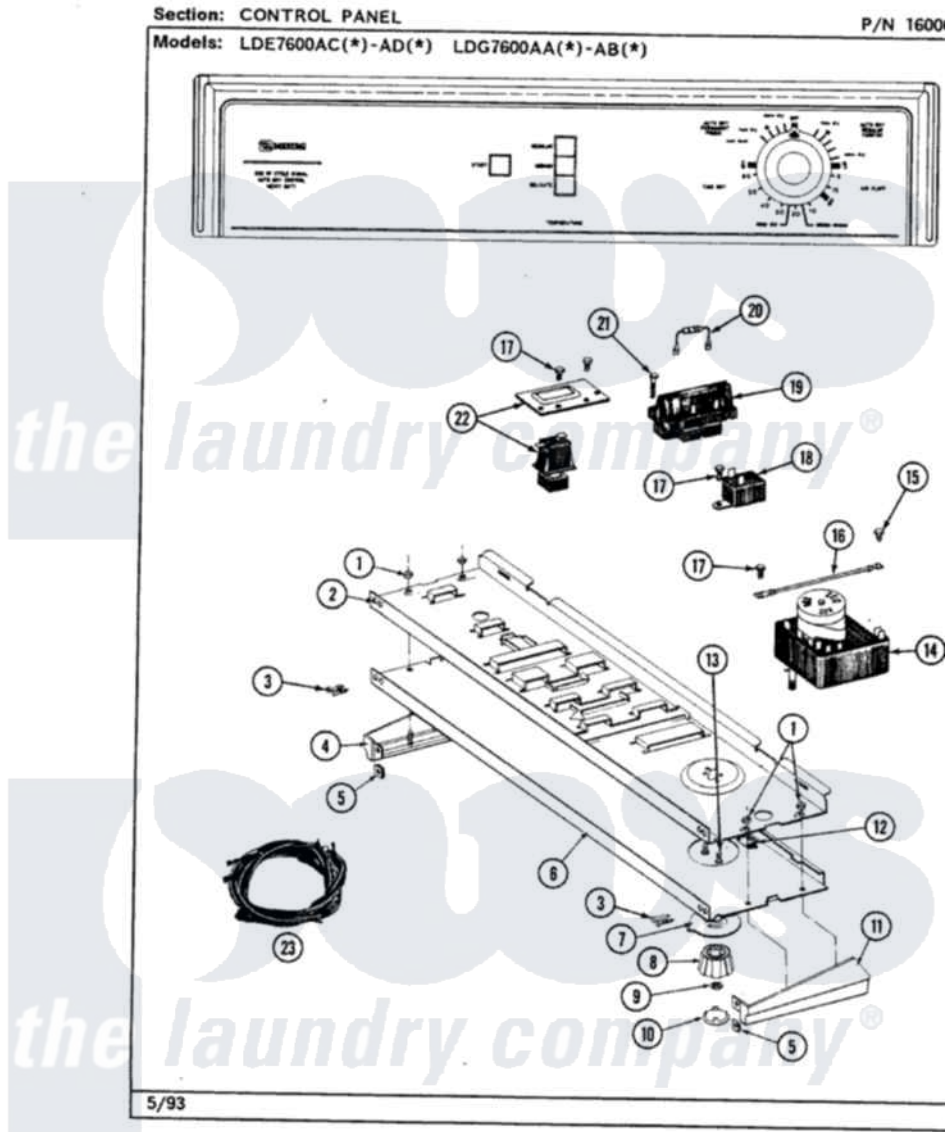

Maytag LDE7600ADL 03 - CONTROL PANEL

Maytag Residential Maytag LDE7600ADL Dryer Parts Parts Diagram 03 - CONTROL PANEL
 Click on the part number to view part

Item	Original Part Number	Replaced By	Status	Part Description
1	214872			Palnut, End Cap Note: Nut, Lamp Holder
2	314184			Back Up Plate
3	210932			Screw, No.8 X 9/16 Ctsk Note: Screw, Inlet Duct
4	207215		Not Available	END CAP LH
5	214894			Fastener, End Cap
6	308263			Control Panel
7	315042			Dial Skirt
8	315041			Knob, Timer
9	312273			Nut, Control Knob
10	215821		Not Available	CAP, KNOB
11	207216		Not Available	END CAP RH
12	214897			Pad, Control Panel
13	315317	488234		Screw 8-32 X 1/4
14	Y308218			Timer RPR
15	211904	00767		Screw, 8A X 3/8 HeX Washer

15	211294	30707		Head Tapping
16	204807			Ground Wire, Supp. Plte To Top Cover
17	211168	W10139210		Screw, 8-18 X 5/16
18	305205	694419		Mini-Buzzer
19	307304		Not Available	TEMP CONTROL SWITCH 3 BUTTON
20	306916			Resistor, Med Temp Elec
21	213117	67006908		Screw, Ice Rack
22	307305			Switch Push To Start
23	308331		Not Available	WIRE HARNESS
24	16000327		Not Available	GUIDE, QUICK REF. - MAYTAG
"	315077	31-5077		Ref Install
"	315091		Not Available	MANUAL, USE & CARE