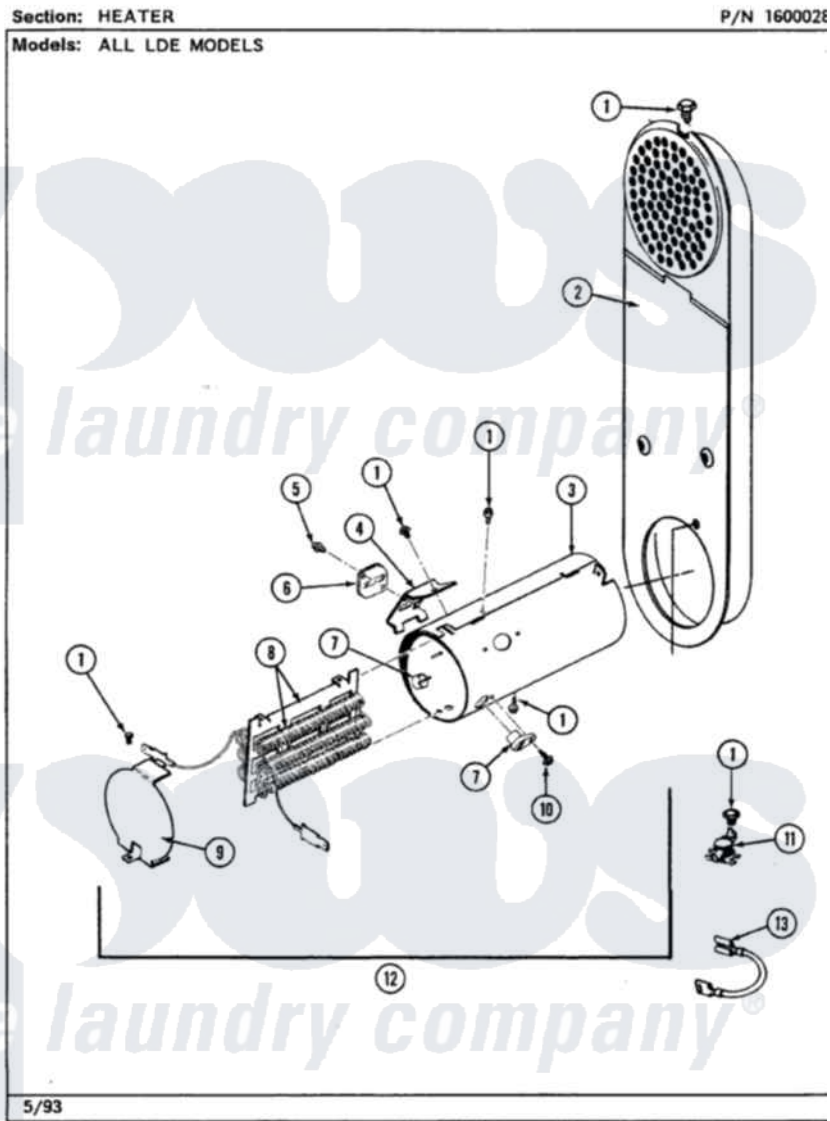

# Maytag LDE7600ADL 05 - HEATER

Maytag [Residential Maytag LDE7600ADL Dryer Parts](#) Parts Diagram 05 - HEATER  
Click on the part number to view part

Item	Original Part Number	Replaced By	Status	Part Description
1	211294	<a href="#">90767</a>		Screw, 8A X 3/8 HeX Washer Head Tapping
2	308503		Not Available	INLET DUCT ASSEMBLY
"	307120		Not Available	INLET DUCT ASSY.
3	<a href="#">314995</a>			Enclosure, Heater
4	<a href="#">315346</a>			Bracket, Thermal Fuse
5	314848	<a href="#">W10116760</a>		Screw
6	<a href="#">307473</a>			Fuse, Thermal
7	<a href="#">314998</a>			Insulator, Terminal
8	307184	<a href="#">Y308612</a>		Heater Sub-Assembly
9	<a href="#">314999</a>			Shield, Radiant
10	314554		Not Available	SCREW
11	<a href="#">308217</a>			Thermostat, Hi-Limit
12	<a href="#">307178</a>			Heater Assembly
13	<a href="#">Y307173</a>			Wire, Jumper