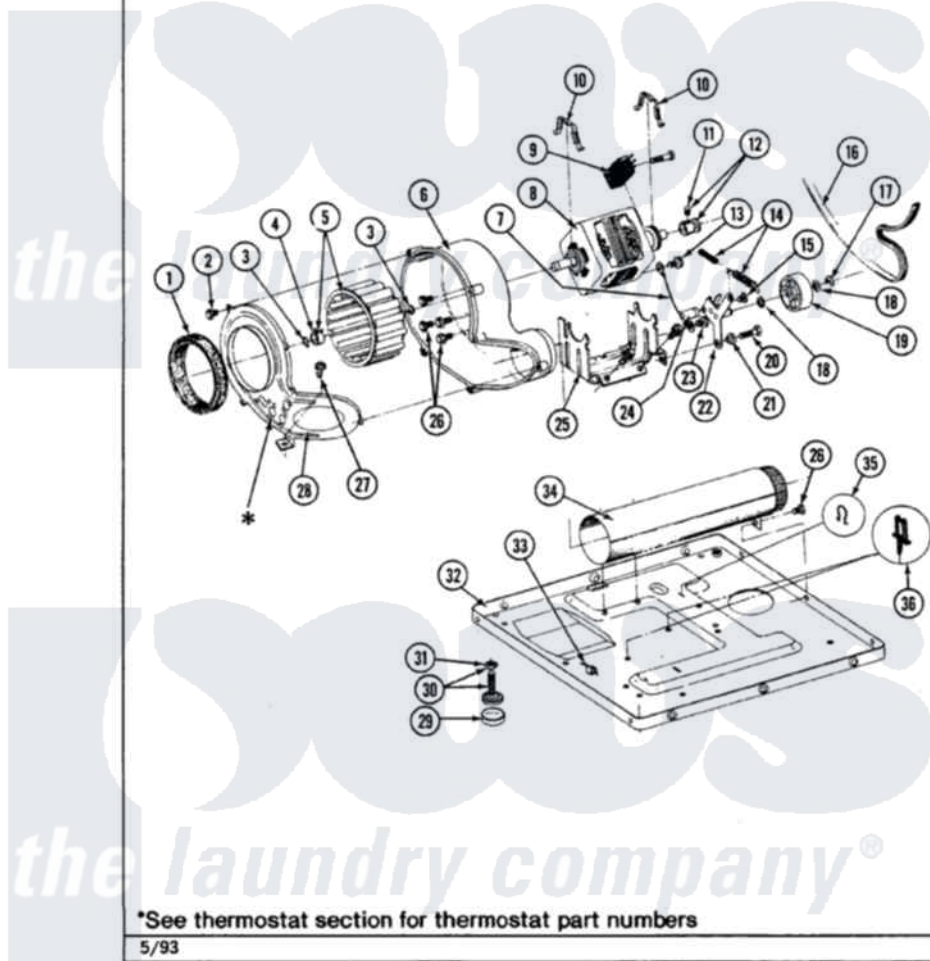

Maytag LDE7600ADL 06 - MOTOR DRIVE

Section: MOTOR DRIVE

P/N 1600028

Models: ALL MODELS

5/93

Maytag [Residential Maytag LDE7600ADL Dryer Parts](#) Parts Diagram 06 - MOTOR DRIVE

[Click on the part number to view part](#)

Item	Original Part Number	Replaced By	Status	Part Description
1	Y312901			Seal, Housing Cover
2	Y312961	W10116751		Screw
3	410233	9703438		Ring-Retrn
4	312967			Clamp, Blower Housing
5	Y303836			Blower Wheel Assembly And Clamp
6	Y312893			Housing, Blower
7	901220			Ground Wire
8	Y303358	W10410999		Motor-Drive
9	306207		Not Available	(PROD. No.303358-8 & No.303358-9)
"	Y303877		Not Available	SWITCH, MOTOR EXTERNAL START No.303358-2, No.303358-4, 303358-7
"	Y303879			Switch, Motor External Start
10	Y015825			Clip, Motor To Motor Support
11	Y053241			Set Screw, Motor Pulley
12	Y305185	6-3051850		Pulley- MO

13	910343	488234	Screw 8-32 X 1/4
14	Y303945		IDLER SPRING ASSY. W/PLUG
15	Y312961	W10116751	Screw
16	Y312959		Poly "V" Belt For Tumbler
17	312958	354987	Ring, Retaining
18	Y312527		Washer, Idler Shaft
19	Y303705	6-3037050	Pulley- ID
20	Y014874		Screw, Idler Arm And Sleeve
21	Y312894	315772	Sleeve, Idler Arm
22	Y303363	6-3033630	Idler Arm
23	211294	90767	Screw, 8A X 3/8 HeX Washer Head Tapping
24	Y313582	W10116756	Spacer
25	312897		Not Available SUPPORT, MOTOR
26	Y310632	1163839	Screw
27	Y313561		Screw----NA
28	314846		Cover, Blower Housing
29	Y314137		Foot, Rubber
30	Y305086		Adjustable Leg And Nut
31	Y052740	62739	Nut, Lock
32	Y303361		Not Available BASE ASSY. (UPPER & LOWER)
33	Y310376		Clip, Door Switch Harness
34	Y303442		EXHAUST DUCT ASSEMBLY
35	410490		Spring, Retainer Wire Harness
36	Y313262	W10116752	Retainer-