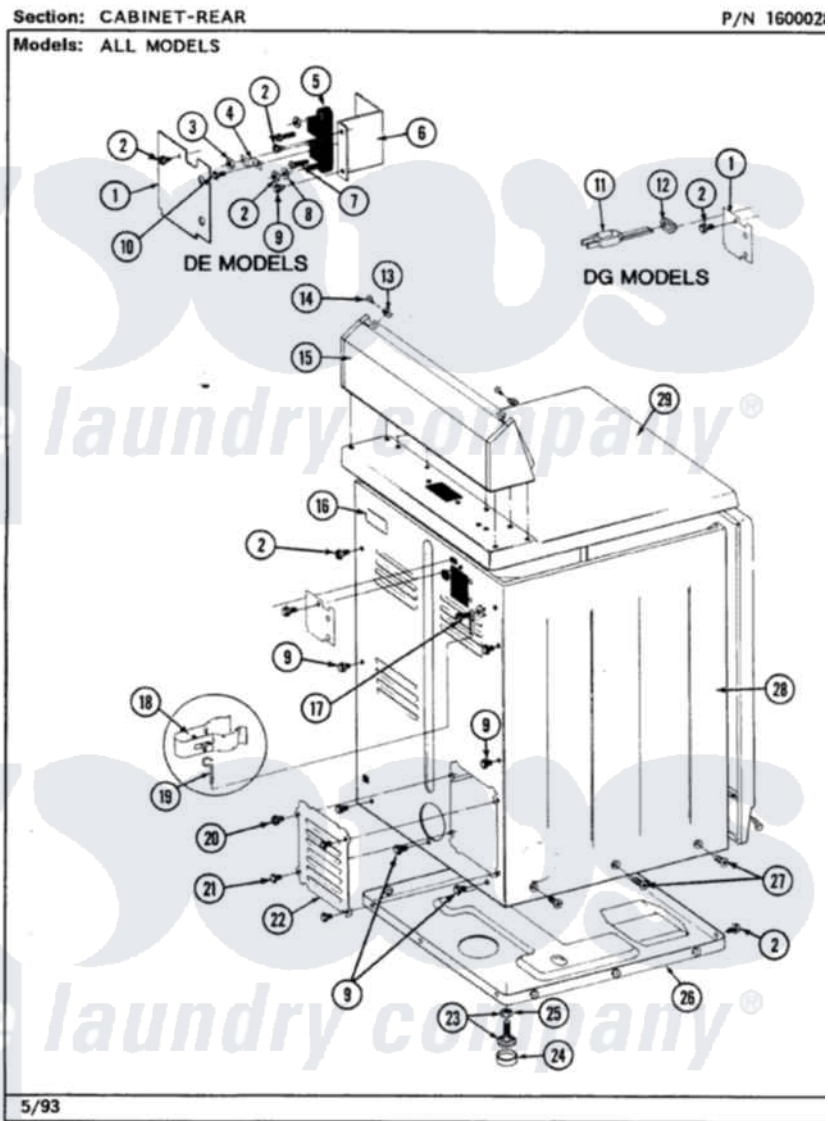

# Maytag LDE7600ADW 02 - CABINET-REAR

Maytag [Residential Maytag LDE7600ADW Dryer Parts](#) Parts Diagram 02 - CABINET-REAR  
Click on the part number to view part

Item	Original Part Number	Replaced By	Status	Part Description
1	Y312905		Not Available	COVER, TERMINAL
2	<a href="#">Y313561</a>			Screw----NA
3	311484	<a href="#">112432</a>		Nut
4	<a href="#">Y312184</a>			Strap, Grounding
5	<a href="#">400008</a>			Block, Terminal
6	<a href="#">Y312904</a>			Bracket, Terminal Block
7	Y312209	<a href="#">W10001200</a>		Screw
8	<a href="#">Y311270</a>			Washer, Terminal Block
9	Y310632	<a href="#">1163839</a>		Screw
10	Y311423	<a href="#">489483</a>		Screw 10-32 X 1/2
11	305168	<a href="#">33002916</a>		Power Cord, Canadian 240V
13	<a href="#">215075</a>			Fastener, Control Panel To Console
14	<a href="#">210932</a>			Screw, No.8 X 9/16 Ctsk Note: Screw, Inlet Duct
15	<a href="#">Y305193</a>			Console LABEL, ELECTRICAL INSTR.

16	214519		PART NOT USED-GAS MODELS ONLY
17	303846	<a href="#">22003781</a>	Screw, Ground Strap
20	<a href="#">Y313559</a>		Screw
21	211294	<a href="#">90767</a>	Screw, 8A X 3/8 HeX Washer Head Tapping
22	Y312951	Not Available	ACCESS COVER, BACK
23	<a href="#">Y305086</a>		Adjustable Leg And Nut
24	<a href="#">Y314137</a>		Foot, Rubber
25	Y052740	<a href="#">62739</a>	Nut, Lock
26	Y303361	Not Available	BASE ASSY. (UPPER & LOWER)
27	213077	Not Available	CAP FOR TIMER KNOB
28	<a href="#">307124</a>		Cabinet
29	<a href="#">307104</a>		Top Cover Assembly