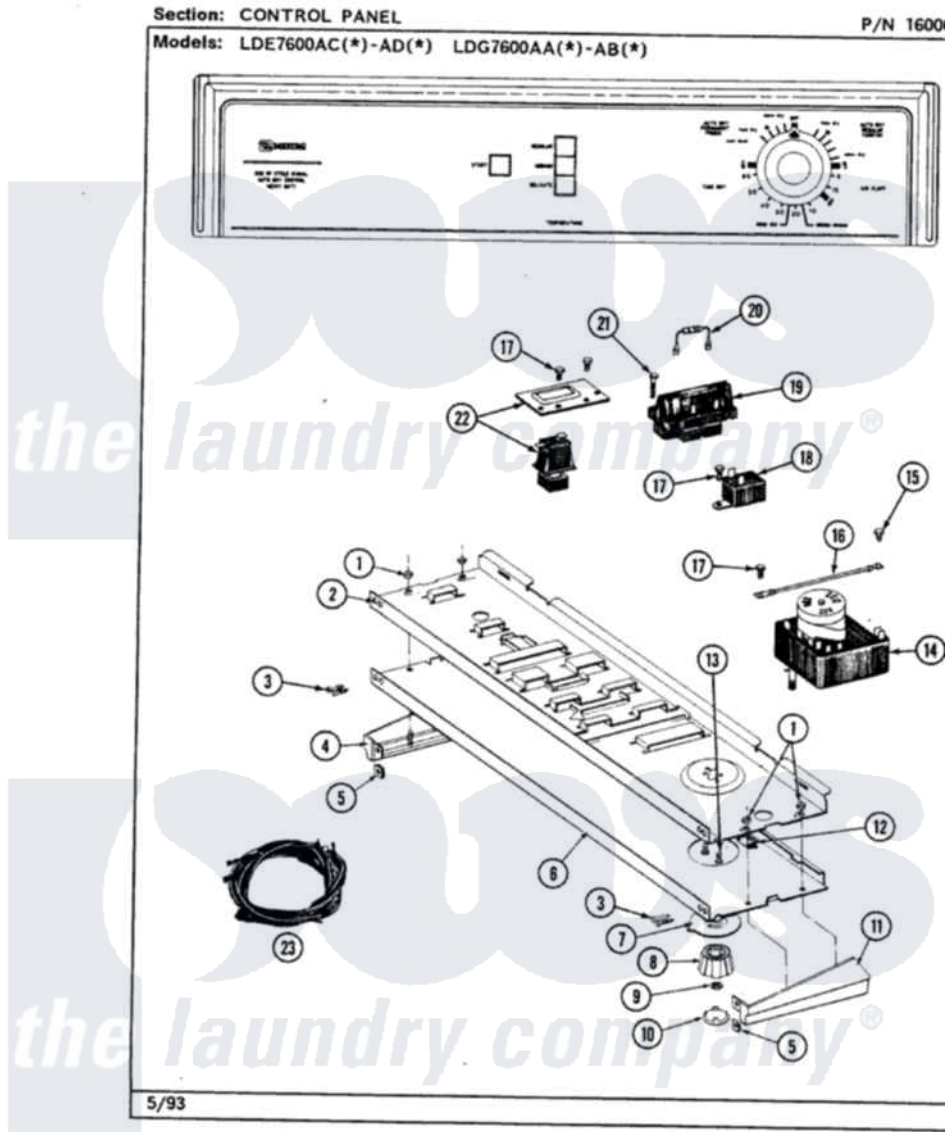

Maytag LDE7600ADW 03 - CONTROL PANEL

Maytag Residential Maytag LDE7600ADW Dryer Parts Parts Diagram 03 - CONTROL PANEL
 Click on the part number to view part

Item	Original Part Number	Replaced By	Status	Part Description
1	214872			Palnut, End Cap Note: Nut, Lamp Holder
2	314184			Back Up Plate
3	210932			Screw, No.8 X 9/16 Ctsk Note: Screw, Inlet Duct
4	207215		Not Available	END CAP LH
5	214894			Fastener, End Cap
6	308263			Control Panel
7	315042			Dial Skirt
8	315041			Knob, Timer
9	312273			Nut, Control Knob
10	215821		Not Available	CAP, KNOB
11	207216		Not Available	END CAP RH
12	214897			Pad, Control Panel
13	315317	488234		Screw 8-32 X 1/4
14	Y308218			Timer RPR
15	211904	00767		Screw, 8A X 3/8 HeX Washer

15	211294	30707		Head Tapping
16	204807			Ground Wire, Supp. Plte To Top Cover
17	211168	W10139210		Screw, 8-18 X 5/16
18	305205	694419		Mini-Buzzer
19	307304		Not Available	TEMP CONTROL SWITCH 3 BUTTON
20	306916			Resistor, Med Temp Elec
21	213117	67006908		Screw, Ice Rack
22	307305			Switch Push To Start
23	308331		Not Available	WIRE HARNESS
24	16000327		Not Available	GUIDE, QUICK REF. - MAYTAG
"	315077	31-5077		Ref Install
"	315091		Not Available	MANUAL, USE & CARE